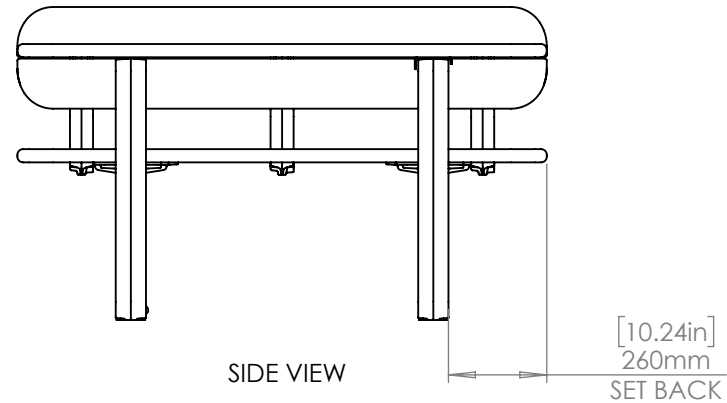

# HW - LOVE SEAT

TOP VIEW

ISOMETRIC VIEW

FRONT VIEW

SIDE VIEW

[10.24in]  
260mm  
SET BACK

# HW - LOVE SEAT + BACKREST

TOP VIEW

ISOMETRIC VIEW

FRONT VIEW

SIDE VIEW

# DS - LOVE SEAT

TOP VIEW

ISOMETRIC VIEW

FRONT VIEW

SIDE VIEW