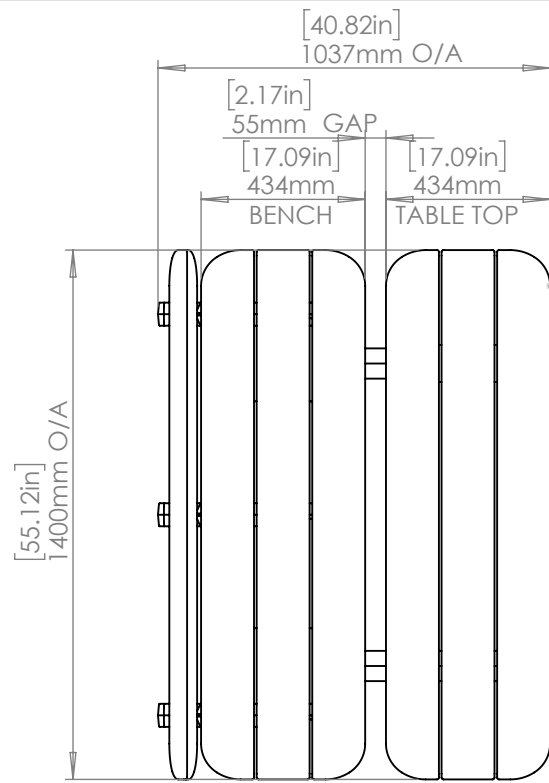

TOP VIEW

ISOMETRIC VIEW

FRONT VIEW

SIDE VIEW

# HW - LOVE SEAT

TOP VIEW

ISOMETRIC VIEW

FRONT VIEW

SIDE VIEW

[10.24in]  
260mm  
SET BACK

# HW - LOVE SEAT + BACKREST

TOP VIEW

ISOMETRIC VIEW

FRONT VIEW

SIDE VIEW

# DS - LOVE SEAT

TOP VIEW

ISOMETRIC VIEW

FRONT VIEW

SIDE VIEW