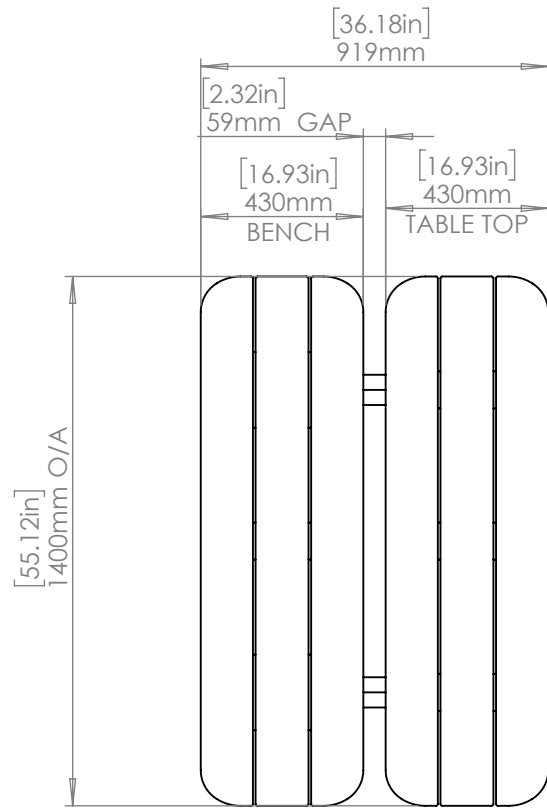

TOP VIEW

ISOMETRIC VIEW

FRONT VIEW

SIDE VIEW

# HW - LOVE SEAT

TOP VIEW

ISOMETRIC VIEW

FRONT VIEW

SIDE VIEW

[10.24in]  
260mm  
SET BACK

# HW - LOVE SEAT + BACKREST

TOP VIEW

ISOMETRIC VIEW

FRONT VIEW

SIDE VIEW

# DS - LOVE SEAT

TOP VIEW

ISOMETRIC VIEW

FRONT VIEW

SIDE VIEW