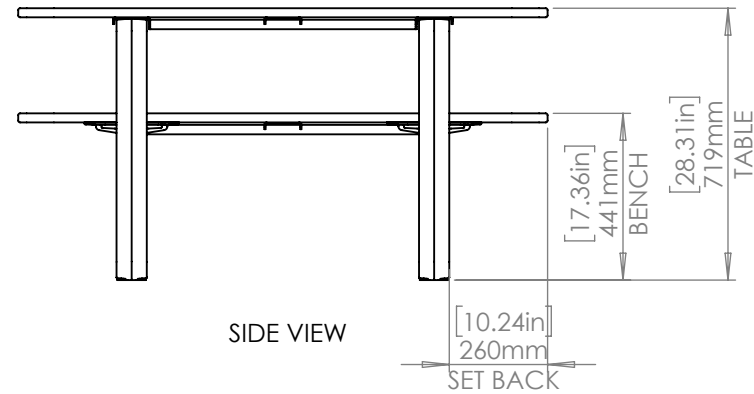

TOP VIEW

ISOMETRIC VIEW

FRONT VIEW

SIDE VIEW

# HW - LOVE SEAT

TOP VIEW

ISOMETRIC VIEW

FRONT VIEW

SIDE VIEW

[10.24in]  
260mm  
SET BACK

# HW - LOVE SEAT + BACKREST

TOP VIEW

ISOMETRIC VIEW

FRONT VIEW

SIDE VIEW

# DS - LOVE SEAT

TOP VIEW

ISOMETRIC VIEW

FRONT VIEW

SIDE VIEW