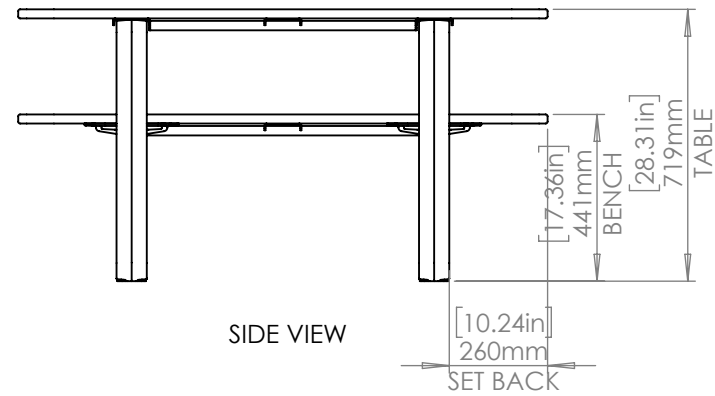

# HW - LOVE SEAT

TOP VIEW

ISOMETRIC VIEW

FRONT VIEW

SIDE VIEW

[10.24in]  
260mm  
SET BACK

# HW - LOVE SEAT + BACKREST

TOP VIEW

ISOMETRIC VIEW

FRONT VIEW

SIDE VIEW

# DS - LOVE SEAT

TOP VIEW

ISOMETRIC VIEW

FRONT VIEW

SIDE VIEW