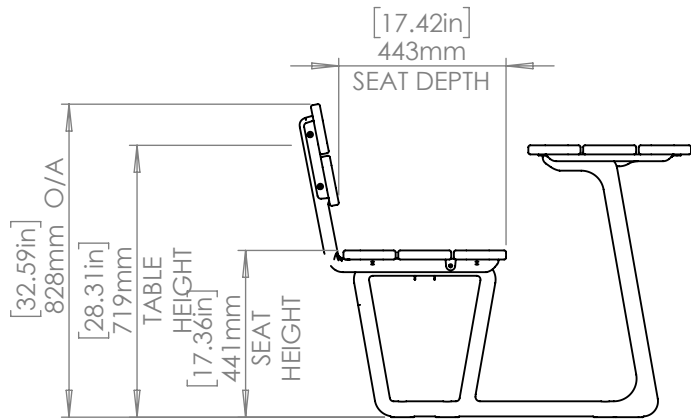

# HW - LOVE SEAT

TOP VIEW

ISOMETRIC VIEW

FRONT VIEW

SIDE VIEW

[10.24in]  
260mm  
SET BACK

# HW - LOVE SEAT + BACKREST

TOP VIEW

ISOMETRIC VIEW

FRONT VIEW

SIDE VIEW

# DS - LOVE SEAT

TOP VIEW

ISOMETRIC VIEW

FRONT VIEW

SIDE VIEW