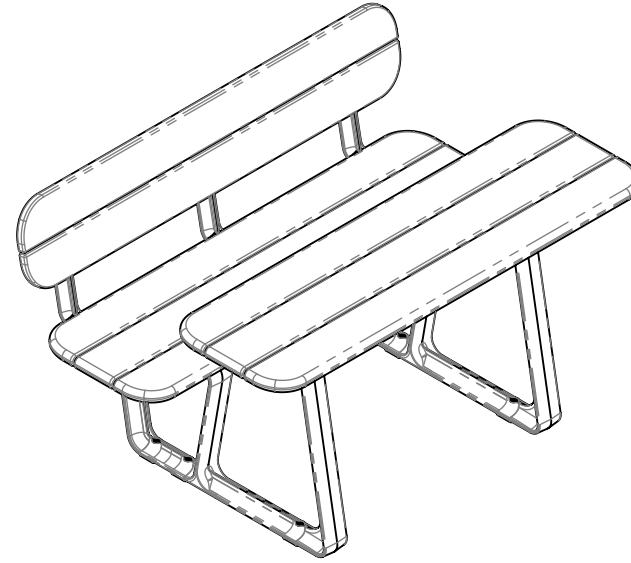

TOP VIEW

ISOMETRIC VIEW

FRONT VIEW

SIDE VIEW

# HW - LOVE SEAT

TOP VIEW

ISOMETRIC VIEW

FRONT VIEW

SIDE VIEW

[10.24in]  
260mm  
SET BACK

# HW - LOVE SEAT + BACKREST

TOP VIEW

ISOMETRIC VIEW

FRONT VIEW

SIDE VIEW

# DS - LOVE SEAT

TOP VIEW

ISOMETRIC VIEW

FRONT VIEW

SIDE VIEW