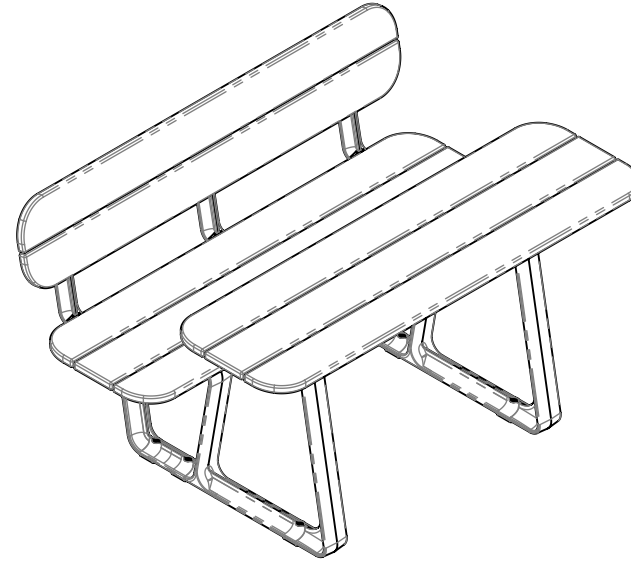

TOP VIEW

ISOMETRIC VIEW

FRONT VIEW

SIDE VIEW

# HW - LOVE SEAT

TOP VIEW

ISOMETRIC VIEW

FRONT VIEW

SIDE VIEW

[10.24in]  
260mm  
SET BACK

# HW - LOVE SEAT + BACKREST

TOP VIEW

ISOMETRIC VIEW

FRONT VIEW

SIDE VIEW

# DS - LOVE SEAT

TOP VIEW

ISOMETRIC VIEW

FRONT VIEW

SIDE VIEW