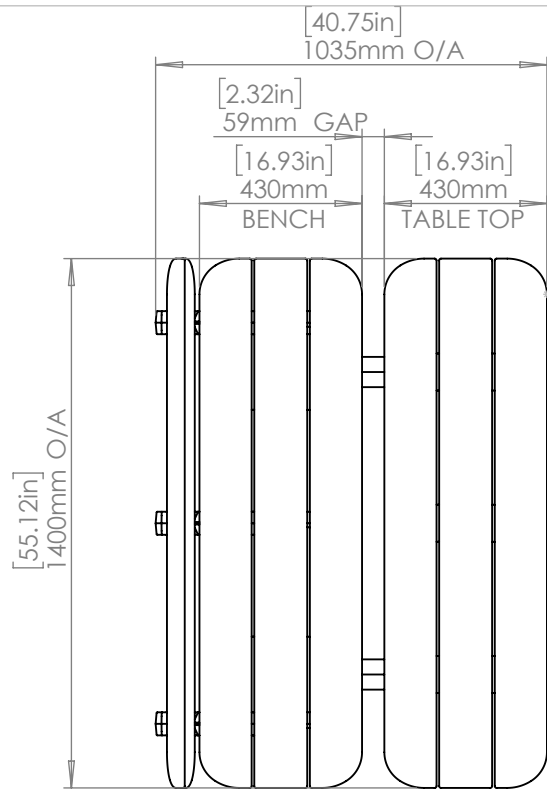

# HW - LOVE SEAT

TOP VIEW

ISOMETRIC VIEW

FRONT VIEW

SIDE VIEW

[10.24in]  
260mm  
SET BACK

# HW - LOVE SEAT + BACKREST

TOP VIEW

ISOMETRIC VIEW

FRONT VIEW

SIDE VIEW

# DS - LOVE SEAT

TOP VIEW

ISOMETRIC VIEW

FRONT VIEW

SIDE VIEW