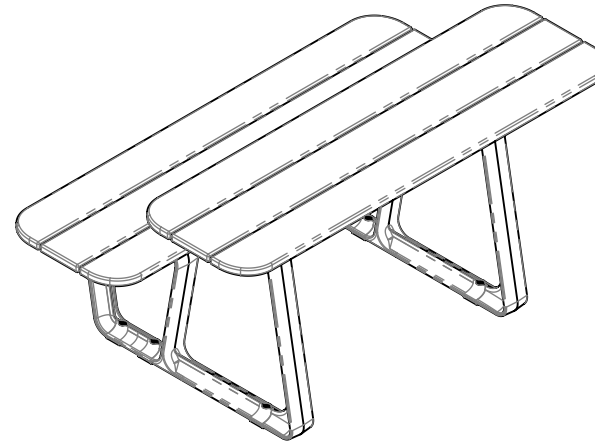

TOP VIEW

ISOMETRIC VIEW

FRONT VIEW

SIDE VIEW

# HW - LOVE SEAT

TOP VIEW

ISOMETRIC VIEW

FRONT VIEW

SIDE VIEW

[10.24in]  
260mm  
SET BACK

# HW - LOVE SEAT + BACKREST

TOP VIEW

ISOMETRIC VIEW

FRONT VIEW

SIDE VIEW

# DS - LOVE SEAT

TOP VIEW

ISOMETRIC VIEW

FRONT VIEW

SIDE VIEW