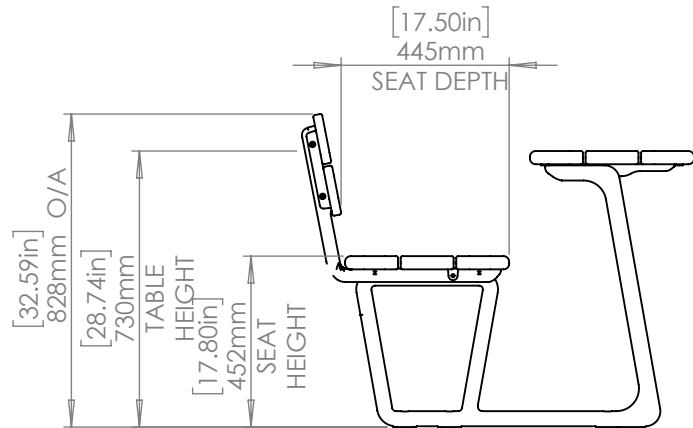

TOP VIEW

ISOMETRIC VIEW

FRONT VIEW

SIDE VIEW

# HW - LOVE SEAT

TOP VIEW

ISOMETRIC VIEW

FRONT VIEW

SIDE VIEW

[10.24in]  
260mm  
SET BACK

# HW - LOVE SEAT + BACKREST

TOP VIEW

ISOMETRIC VIEW

FRONT VIEW

SIDE VIEW

# DS - LOVE SEAT

TOP VIEW

ISOMETRIC VIEW

FRONT VIEW

SIDE VIEW