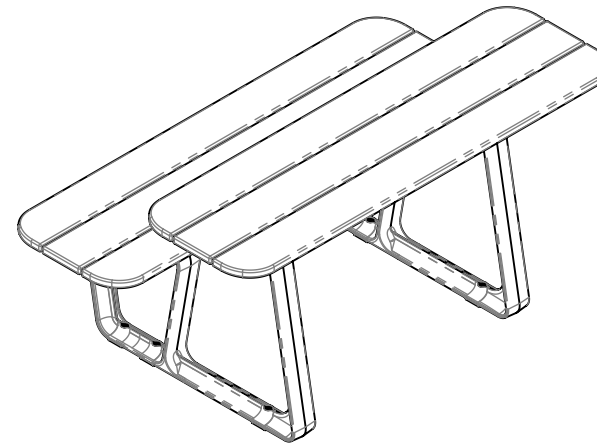

TOP VIEW

ISOMETRIC VIEW

FRONT VIEW

SIDE VIEW

# HW - LOVE SEAT

TOP VIEW

ISOMETRIC VIEW

FRONT VIEW

SIDE VIEW

[10.24in]  
260mm  
SET BACK

# HW - LOVE SEAT + BACKREST

TOP VIEW

ISOMETRIC VIEW

FRONT VIEW

SIDE VIEW

# DS - LOVE SEAT

TOP VIEW

ISOMETRIC VIEW

FRONT VIEW

SIDE VIEW