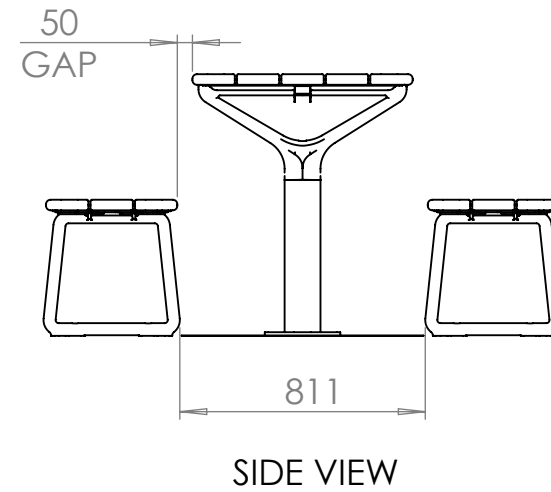

TOP VIEW

ISOMETRIC VIEW

FRONT VIEW

SIDE VIEW

HW - POST TABLE - A21428.2 COMPLIANT

HW - PICINIC SETTING - A21428.2 COMPLIANT

DETAIL C
SCALE 1 : 5

SIDE VIEW