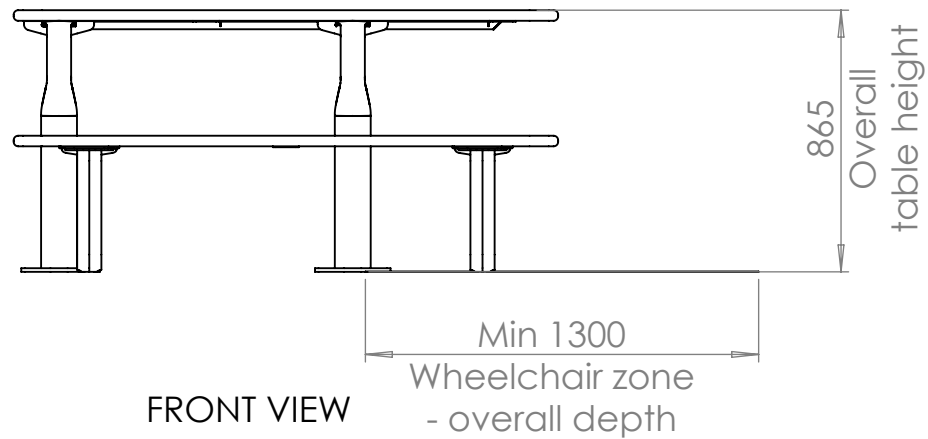

TOP VIEW

ISOMETRIC VIEW

FRONT VIEW

SIDE VIEW

HW - POST TABLE - A21428.2 COMPLIANT

HW - PICINIC SETTING - A21428.2 COMPLIANT

DETAIL C
SCALE 1 : 5

SIDE VIEW