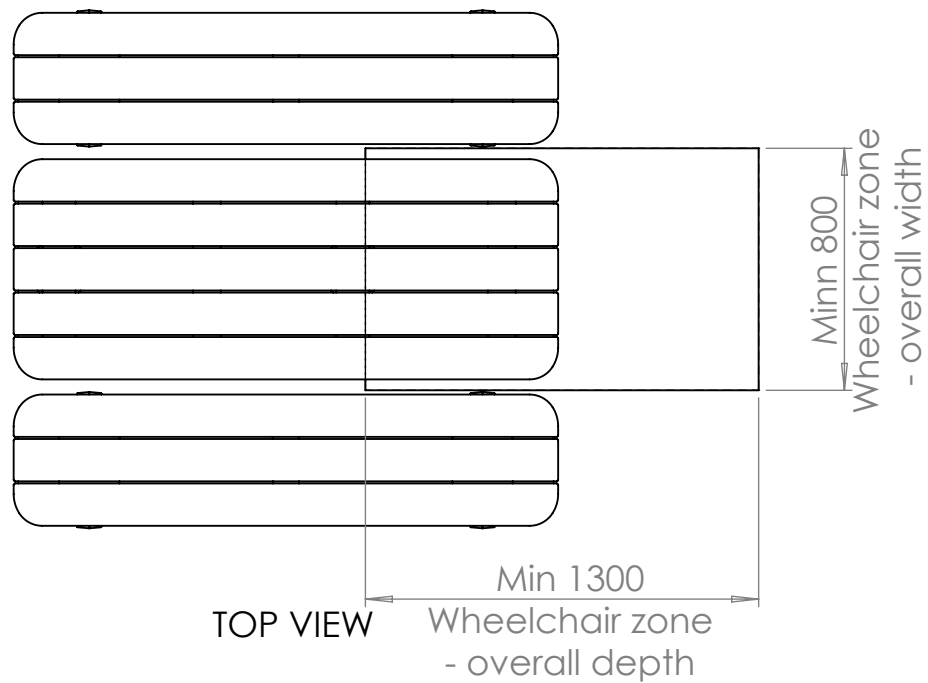

TOP VIEW

ISOMETRIC VIEW

FRONT VIEW

SIDE VIEW

HW - POST TABLE - A21428.2 COMPLIANT

HW - PICINIC SETTING - A21428.2 COMPLIANT

DETAIL C
SCALE 1 : 5

SIDE VIEW