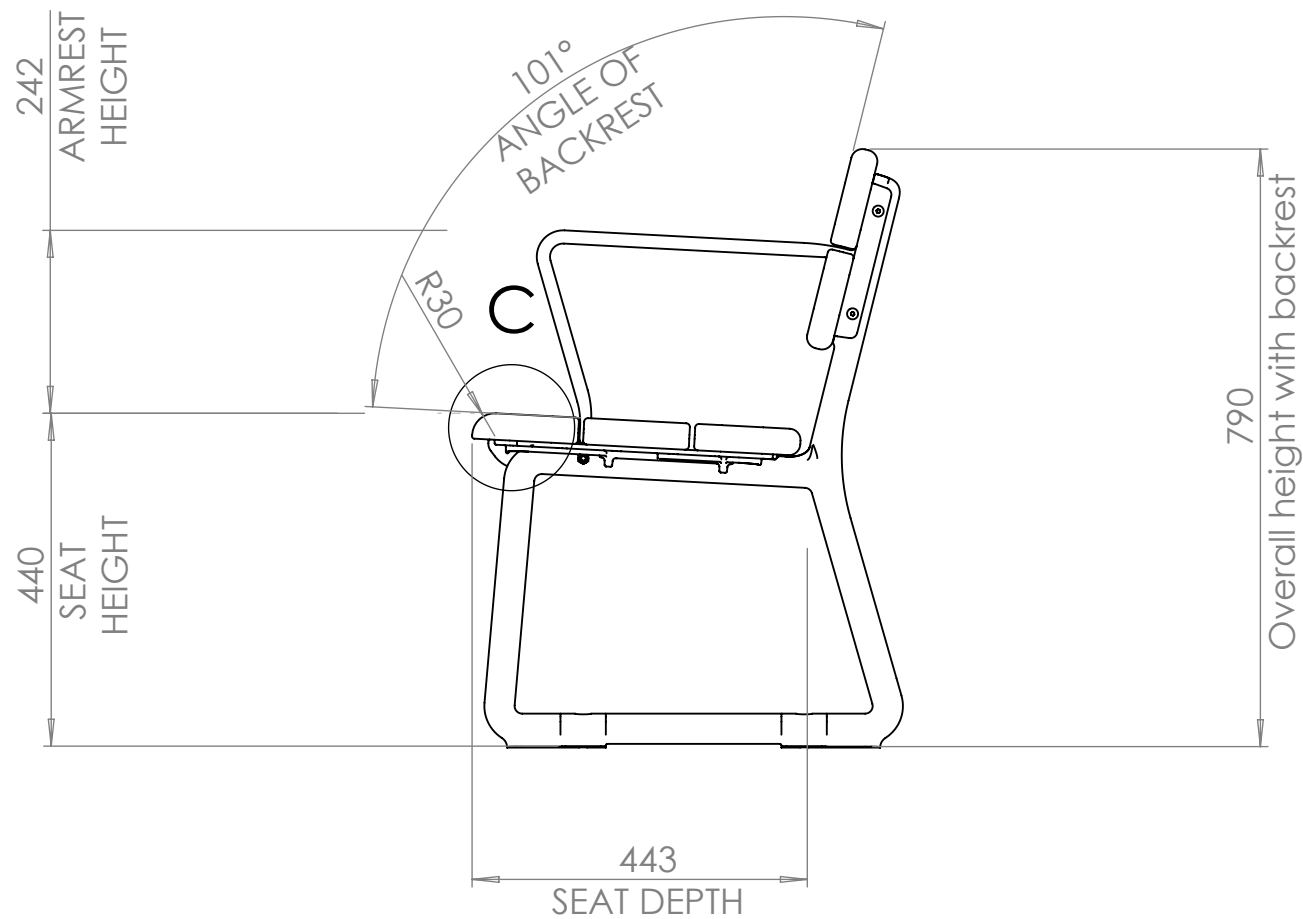

TOP VIEW

ISOMETRIC VIEW

FRONT VIEW

SIDE VIEW

HW - POST TABLE - A21428.2 COMPLIANT

HW - PICINIC SETTING - A21428.2 COMPLIANT

DETAIL C
SCALE 1 : 5

SIDE VIEW