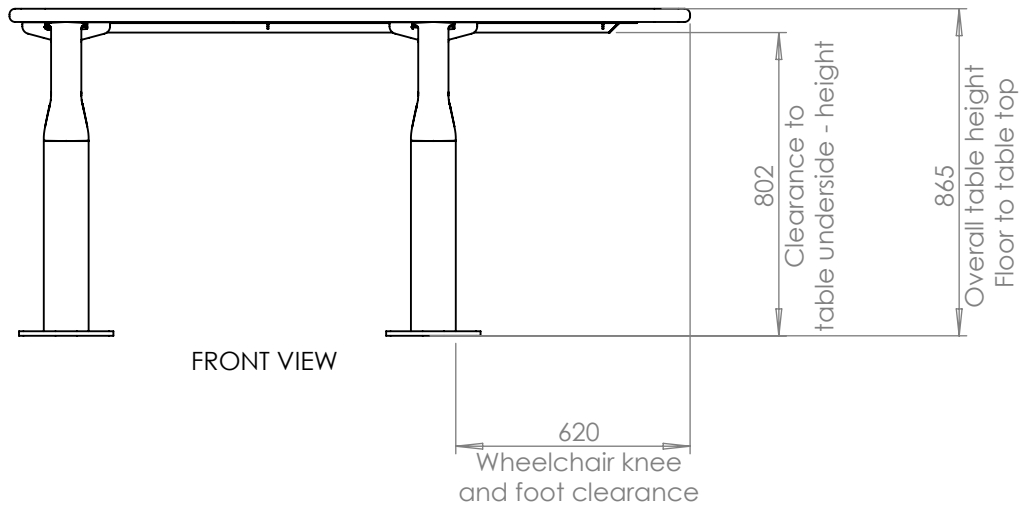

TOP VIEW

ISOMETRIC VIEW

FRONT VIEW

SIDE VIEW

HW - POST TABLE - A21428.2 COMPLIANT

HW - PICINIC SETTING - A21428.2 COMPLIANT

DETAIL C
SCALE 1 : 5

SIDE VIEW