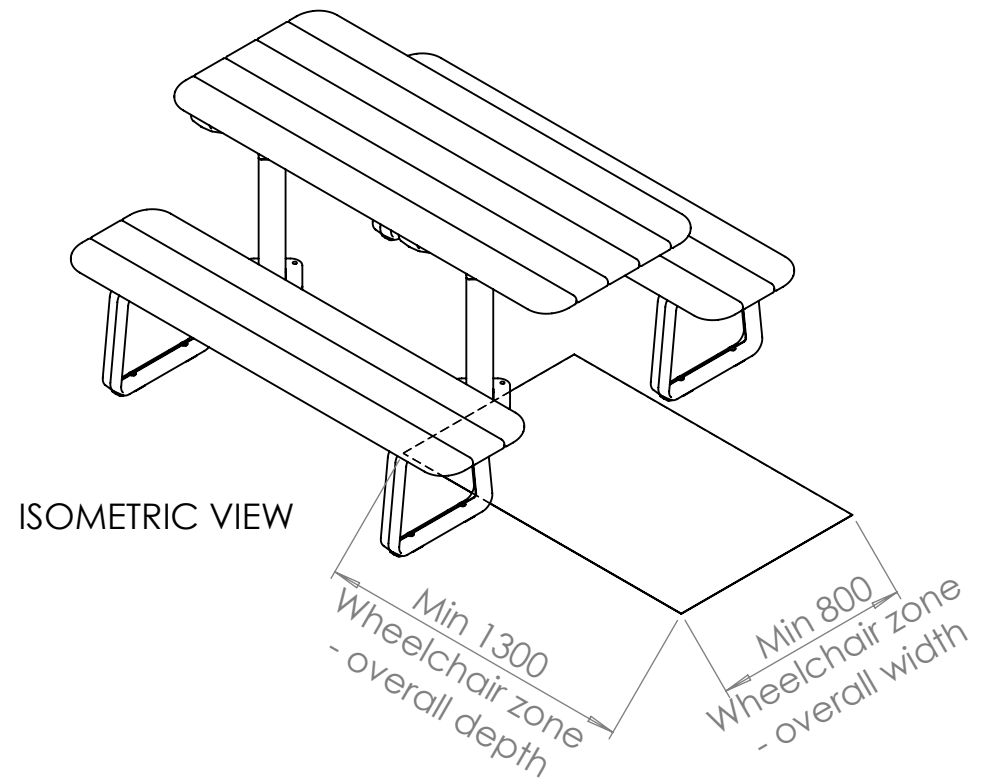

TOP VIEW

ISOMETRIC VIEW

FRONT VIEW

SIDE VIEW

HW - POST TABLE - A21428.2 COMPLIANT

HW - PICINIC SETTING - A21428.2 COMPLIANT

DETAIL C
SCALE 1 : 5

SIDE VIEW