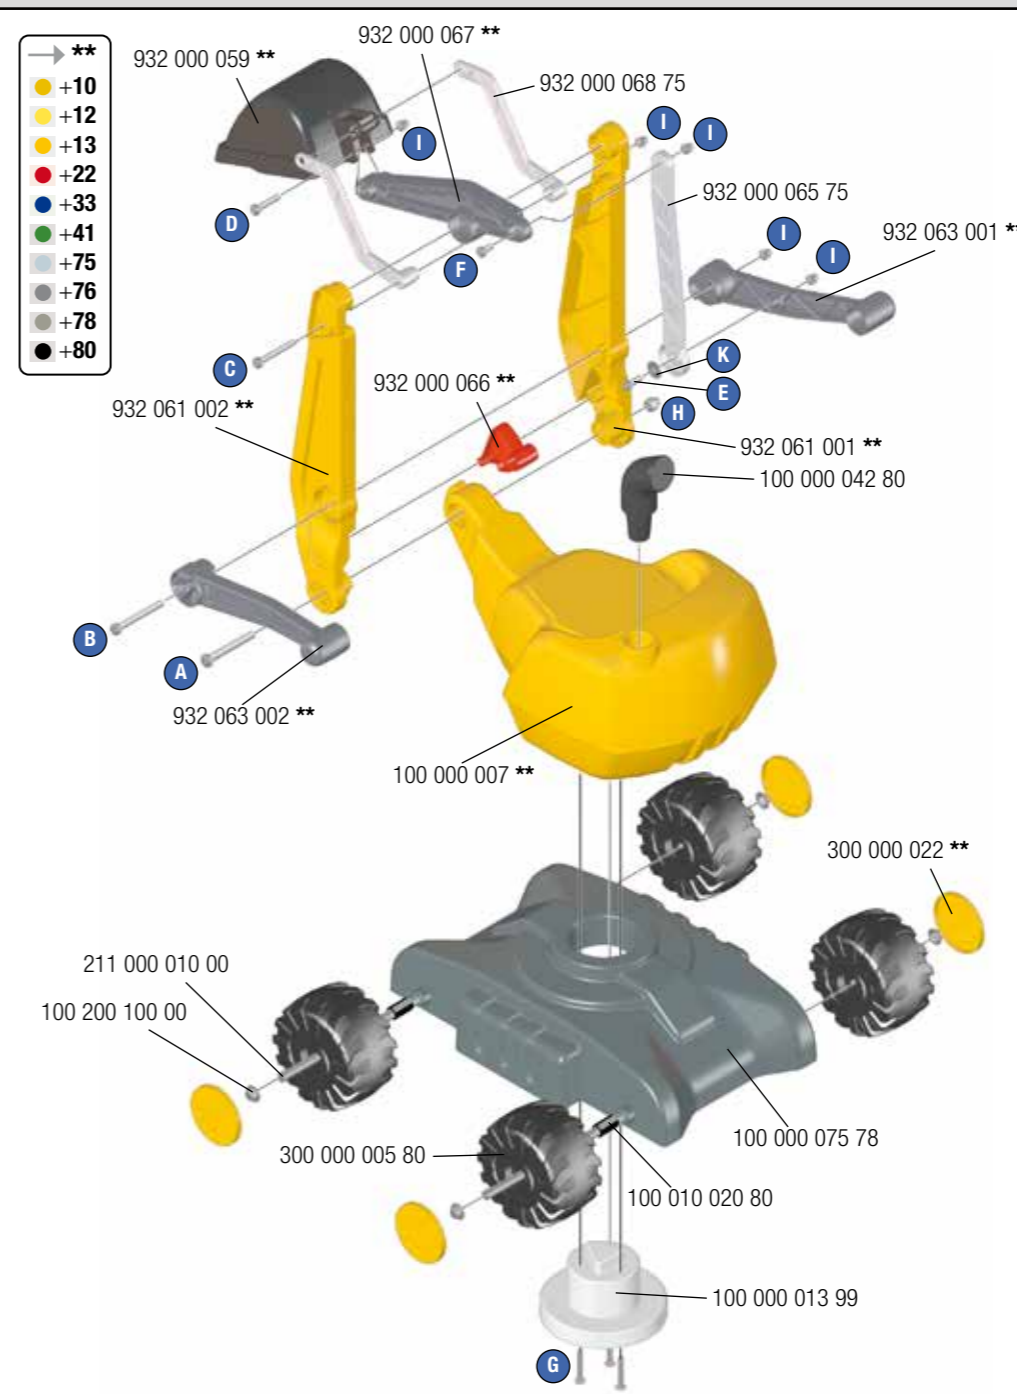

WARNING:
CHOKING HAZARD – Small parts.
Not for children under 3 years.

- CHOKING HAZARD: Small parts. Danger of being swallowed. Contains small parts in non assembled state. Must be assembled by adults.
- Adult supervision required.
- Never use near steps, slopes, driveways, hills, roadways, alleys or swimming pool areas.
- Always wear shoes.
- Never allow more than one rider.
- The use of protective gear and a safety helmet is highly recommended.
- Conforms to the requirements of ASTM Standard Consumer Safety Specification on Toy Safety, F 963
- Not suitable for children under 3 years.

---NORTH & SOUTH AMERICA only---

180 days warranty

From the date of purchase + guaranteed spare part service

The warranty does not cover damages caused by improper use or neglect

rolly®
DIGGER

rolly toys Kundendienst Deutschland:

Tel: +49 (0) 95 68 / 856-142

Fax: +49 (0) 95 68 / 856-183

e-mail: service@rollytoys.de

2021/04

100.000.800.00

made in Germany

Franz Schneider GmbH & Co KG
P.O.Box 1460
D-96459 · Neustadt bei Coburg · Germany
Tel.: +49 (0) 95 68 / 856-0
Fax.: +49 (0) 95 68 / 856-190
www.rollytoys.com