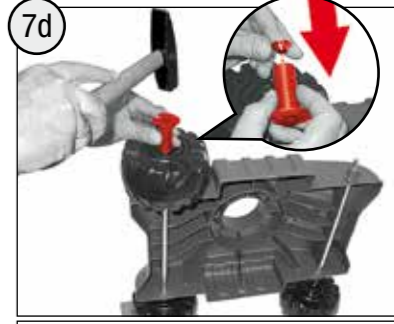

2x **A** M8 x 70

2x **H** M8

⊕

1x **B** M6 x 70 **I** M6

⊕

1x **E** M6 x 20 **K** ø 20

1x **I** M6

⊕

1x **F** M6 x 16 **I** M6

⊕

⊕ ⊕

1x **C** M6 x 55

1x **I** M6

⊕

1x **D** M6 x 35 **I** M6

⊕ ⊕

2x ø 10 x 450

2x ø 15 x 20

2x ø 15 x 20

2x

4x

3x **G** ø 5 x 40

⊕

1x