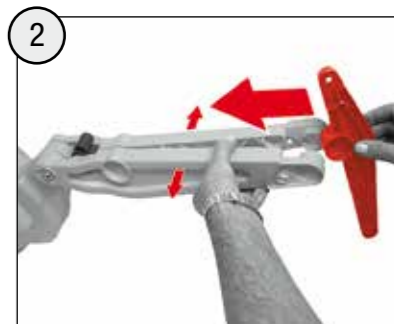

1x **B** M6 x 70 **I** M6