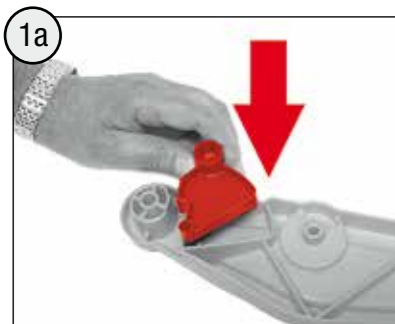

2x **A** M8 x 70

2x **H** M8

⊕

1x **B** M6 x 70 **I** M6

⊕

1x **E** M6 x 20 **K** ø 20

1x **I** M6

⊕

1x **F** M6 x 16 **I** M6

⊕

⊕ ⊕

1x **C** M6 x 55

1x **I** M6

⊕

1x **D** M6 x 35 **I** M6

⊕ ⊕

2x ø 10 x 450

2x ø 15 x 20

2x ø 15 x 20

2x

4x

3x **G** ø 5 x 40

⊕

1x