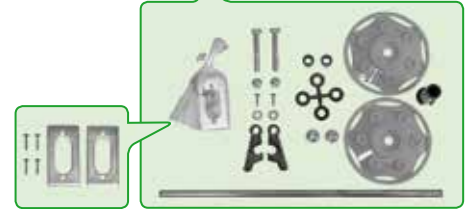

☐	rolly Dreiradtraktoren	05 ••••
☐	rollyMinitrac	13 ••••
☐	rollyKid	01 •••• / 02 ••••
☒	rollyJunior	80 •••• / 81 ••••
☒	rollyFarmtrac	60 •••• / 61 ••••
☒	rollyFarmtrac Classic	03 •••• / 04 ••••
☒	rollyFarmtrac Premium	70 •••• / 71 ••••
☒	rollyX-Trac	03 •••• / 04 ••••
☒	rollyTruck (Unimog)	03 ••••

made in Germany

Franz Schneider GmbH & Co KG

P.O.Box 1460

D-96459 · Neustadt bei Coburg · Germany

Tel.: +49 (0) 95 68 / 856-0

Fax.: +49 (0) 95 68 / 856-190

www.rollytoys.com