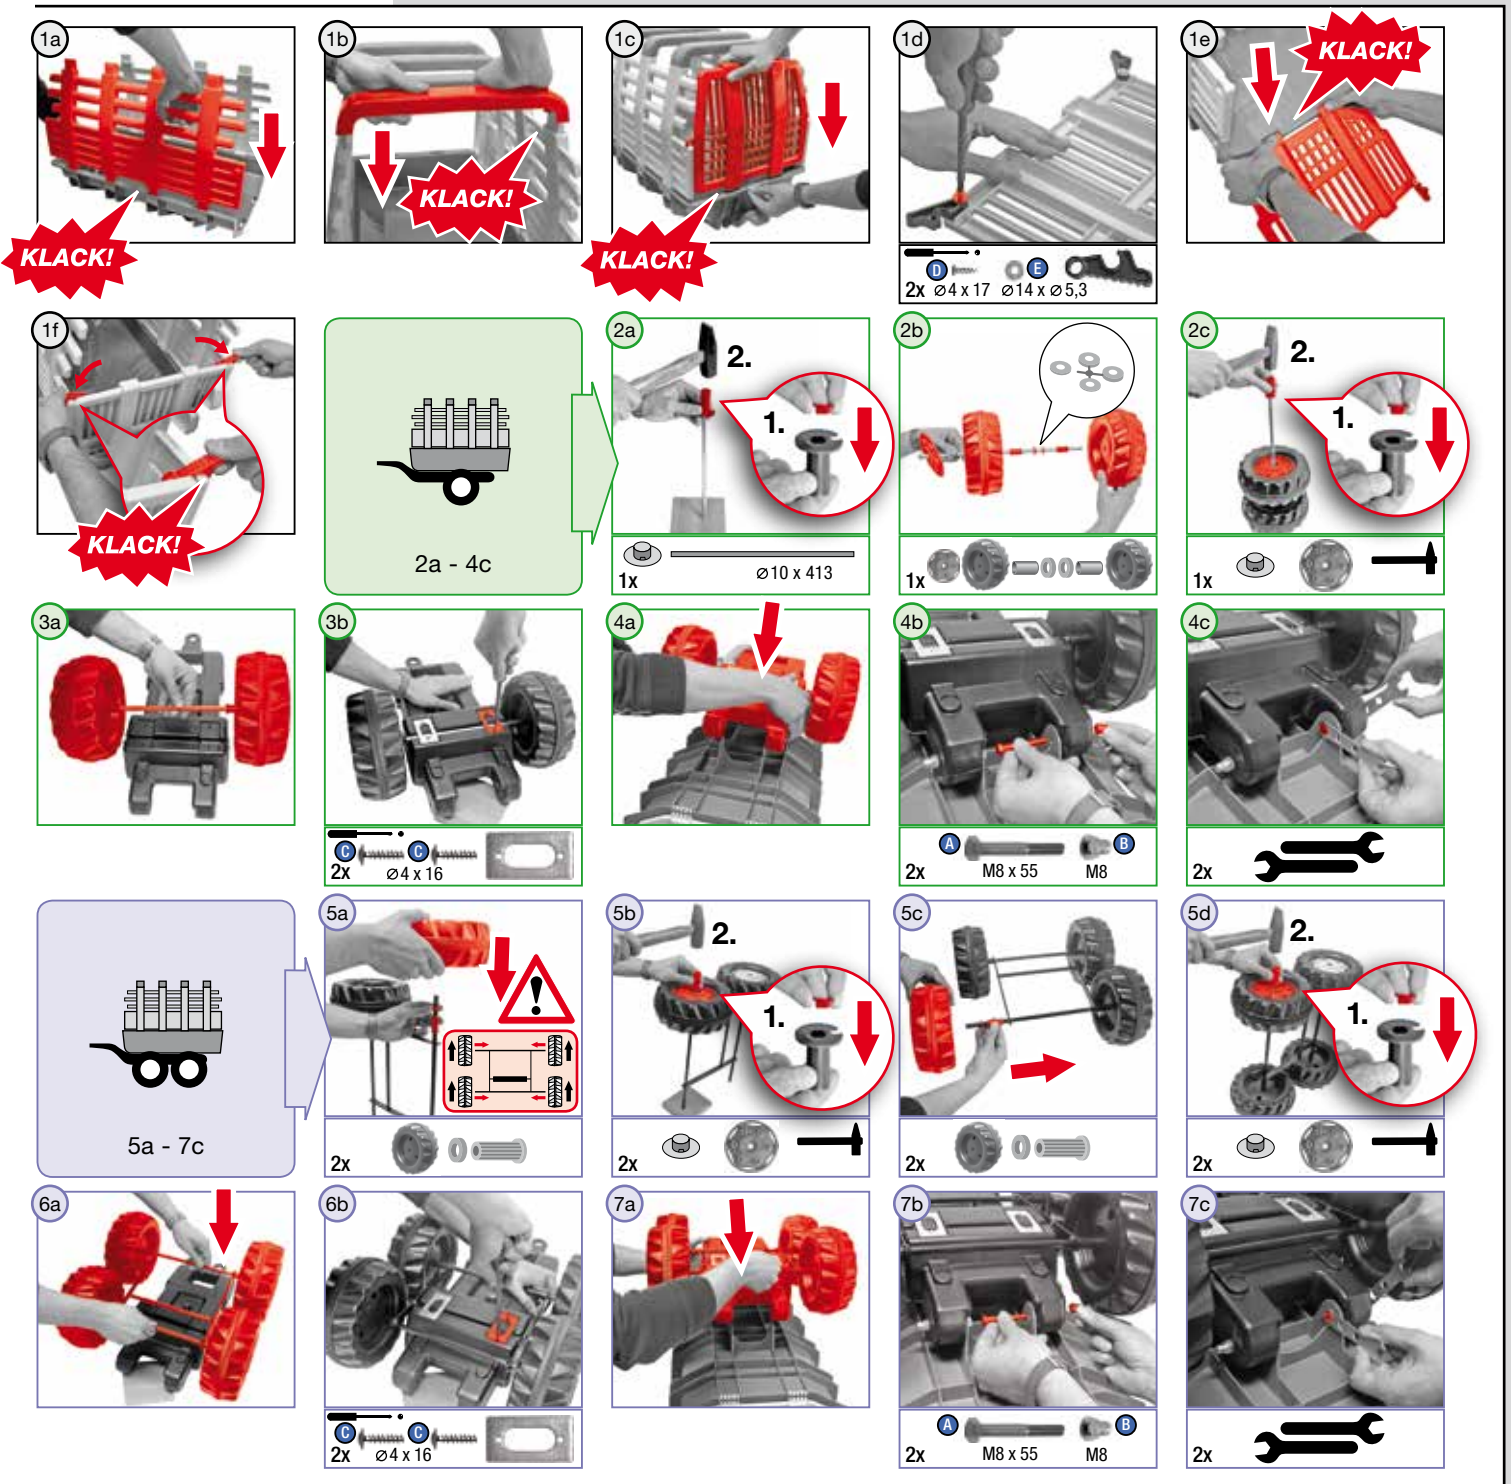

---NORTH & SOUTH AMERICA only---
180 days warranty
From the date of purchase + guaranteed spare part service
The warranty does not cover damages caused by improper use or neglect

WARNING:
CHOKING HAZARD – Small parts.
Not for children under 3 years.

- CHOKING HAZARD - Small parts, Danger of being swallowed. Contains small parts in non assembled state. Must be assembled by adults.
- Toy is not suitable to carry children.
- If toy is defective stop using it, repairs may only be carried out by adults.
- Adult supervision required.
- Never use near steps, slopes, driveways, hills, roadways, alleys or swimming pool areas.
- Always wear shoes.
- Conforms to the requirements of ASTM Standard Consumer Safety Specification on Toy Safety, F 963.