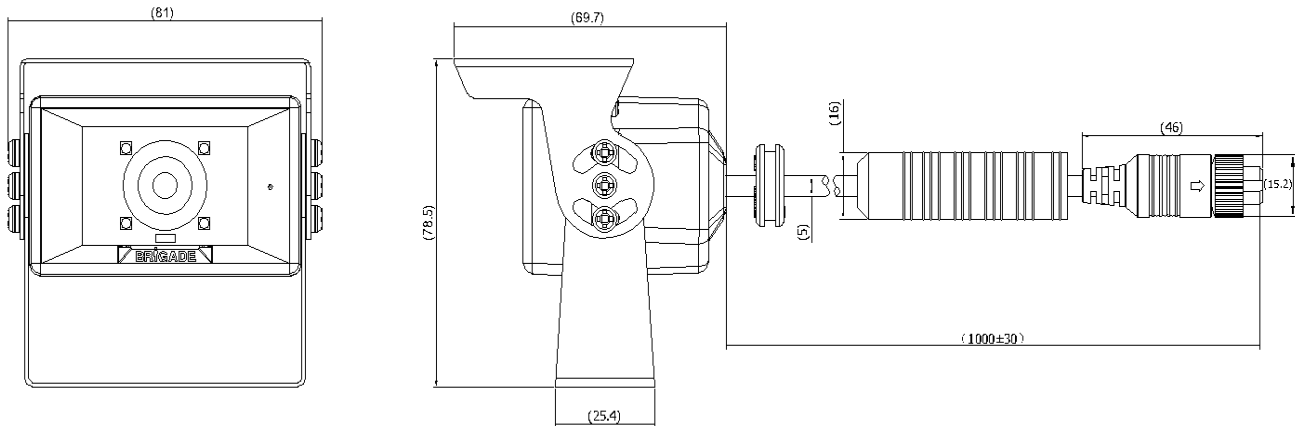

# Product Specification

Brigade Model Number: VBV-7100C | VBV-7101C | VBV-7190C | VBV-7191C  
Part Number: (5466) (5467) (5470) (5471)

Dimensions: mm

## Environmental Specifications:

- Shock Rating: 51G (All 3 Axis - 6 directions)
- Vibration Rating: 8.5G (All 3 Axis - 32hrs each)
- Camera IP Rating: IP69K
- Connector IP Rating: IP67
- Operating Temperature: -30° to +80°C
- Storage Temperature: -40° to +85°C

## Technical Specifications:

- Operating Voltage: 12Vdc  $\pm$  2Vdc
- Current Consumption:  $\leq$ 227 mA @ 12Vdc
- Power Consumption:  $\leq$ 2.72 Watts @ 12Vdc
- TV System:  
VBV-7100C/VBV-7190C: AHD 1.0 (1080p-25 fps)  
VBV-7101C/VBV-7191C: AHD 1.0 (1080p-30 fps)
- Visual Resolution: 800 TV Lines
- Picture elements: 1936(H) x 1097(V)
- Lens Focal Length: 2.8mm
- Required Illumination: 0 Lux (IR LED ON)
- Illumination Area: Approx. 10m(L) x 8(W)

## Technical Specifications Continued...

- Viewing Angle: 110°(H), 60°(V), 127°(D)
- Assembled Weight: 342 Grams
- Video Output: Approx. 1.2 Vp-p / 75 $\Omega$
- Length of Cable: 1000  $\pm$  30mm
- Overall Dimensions: 81mm(W) x 77mm(H) x 70mm(D)
- Housing Material: Aluminium Alloy
- Camera View: Fixed - Mirror
- Finish: Black