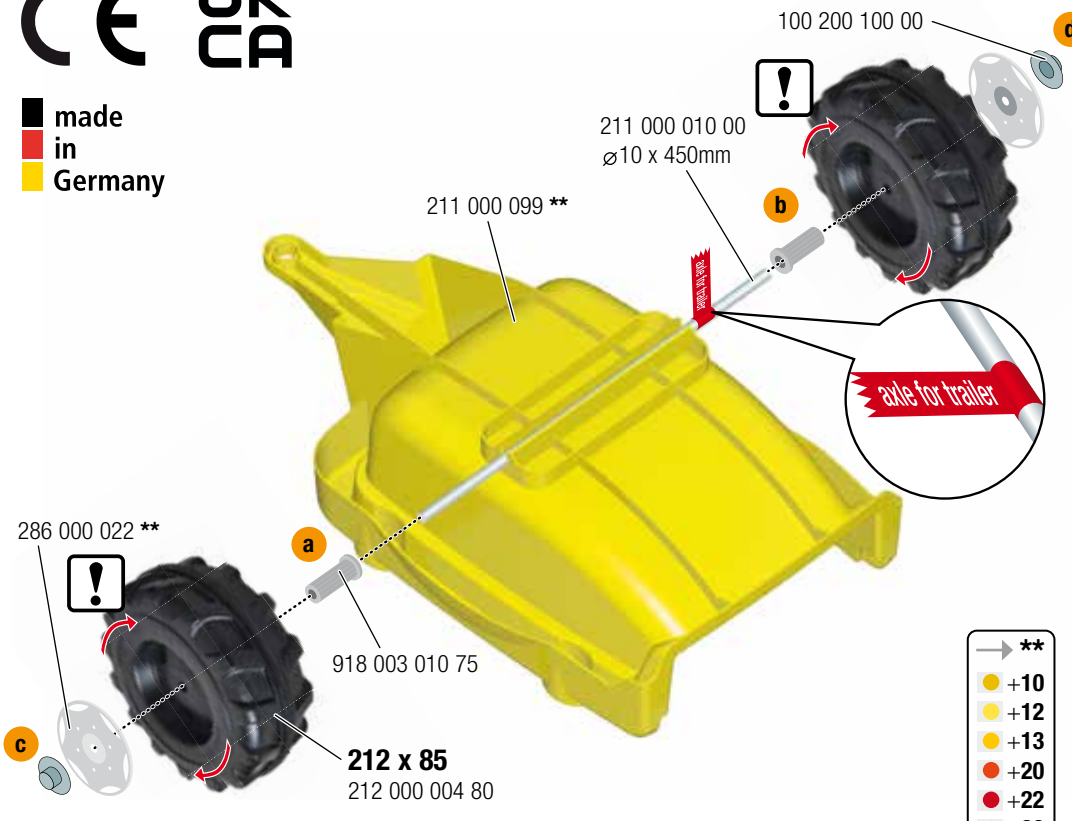

## WARNING

- CHOKING HAZARD - Small parts, Danger of being swallowed. Contains small parts in non assembled state. Must be assembled by adults.
- Toy is not suitable to carry children.
- If toy is defective stop using it, repairs may only be carried out by adults.
- Adult supervision required.
- Never use near steps, slopes, driveways, hills, roadways, alleys or swimming pool areas.
- Always wear shoes.
- Conforms to the requirements of ASTM Standard Consumer Safety Specification on Toy Safety, F 963.