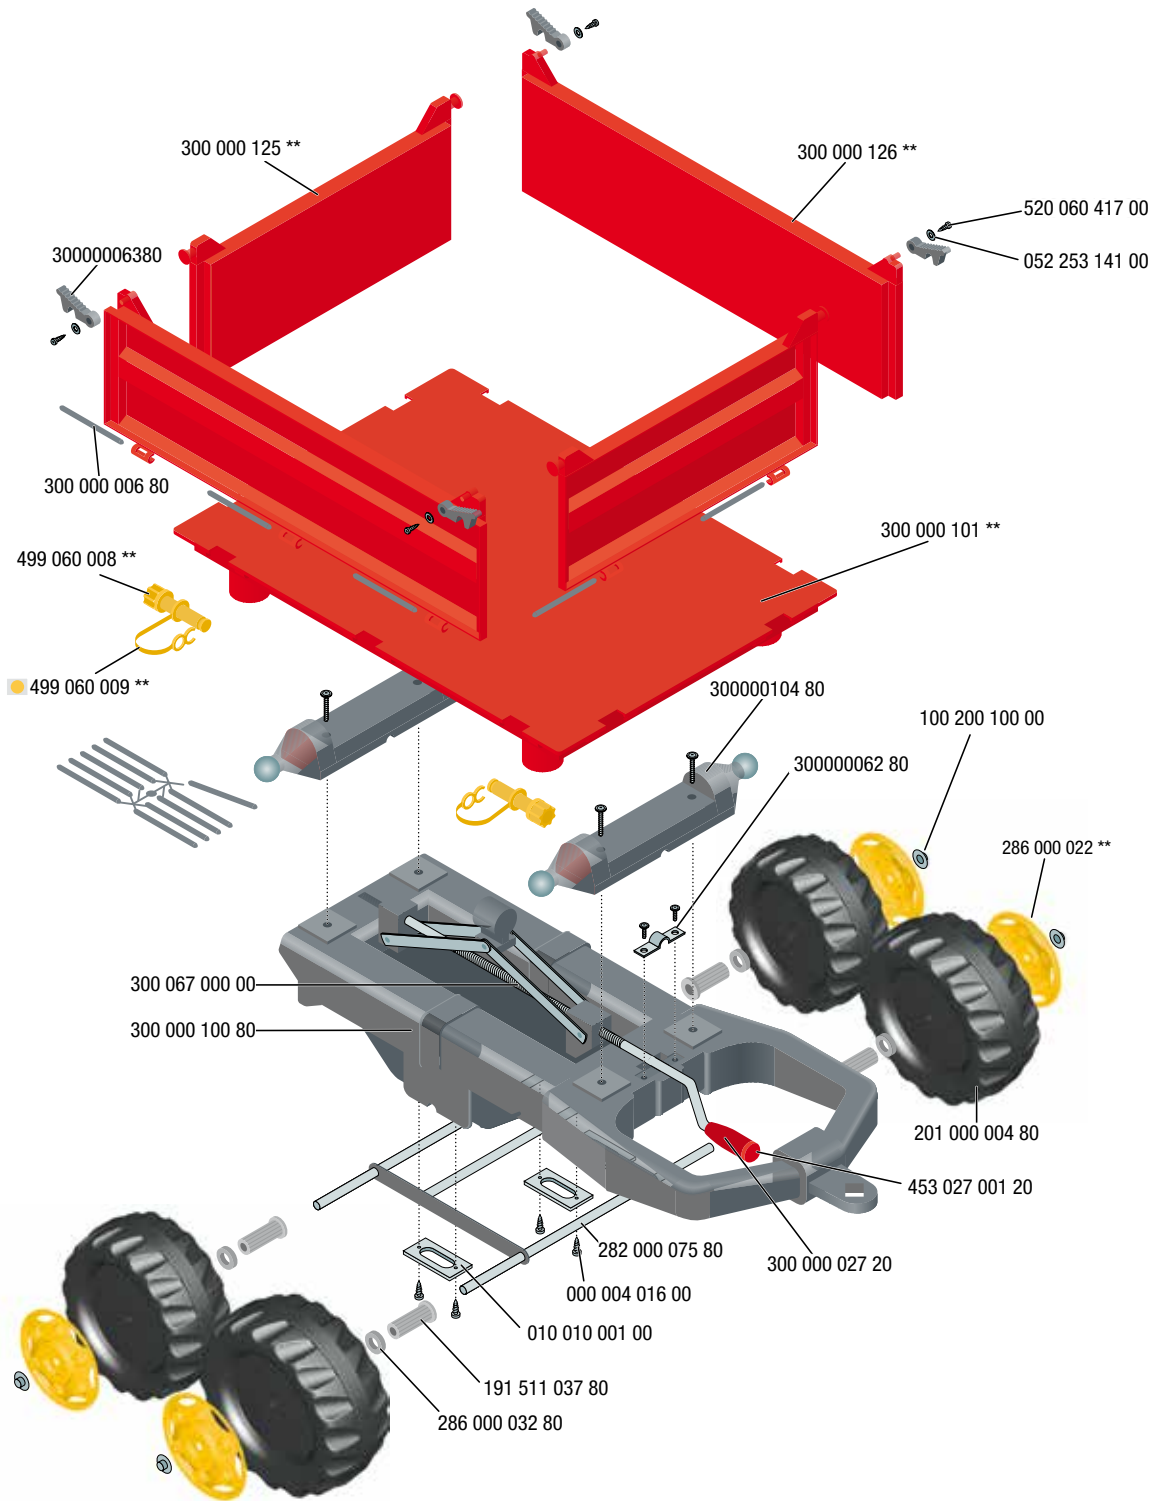

--- NORTH & SOUTH AMERICA only ---

180 days warranty

From the date of purchase + guaranteed spare part service

The warranty does not cover damages caused by improper use or neglect