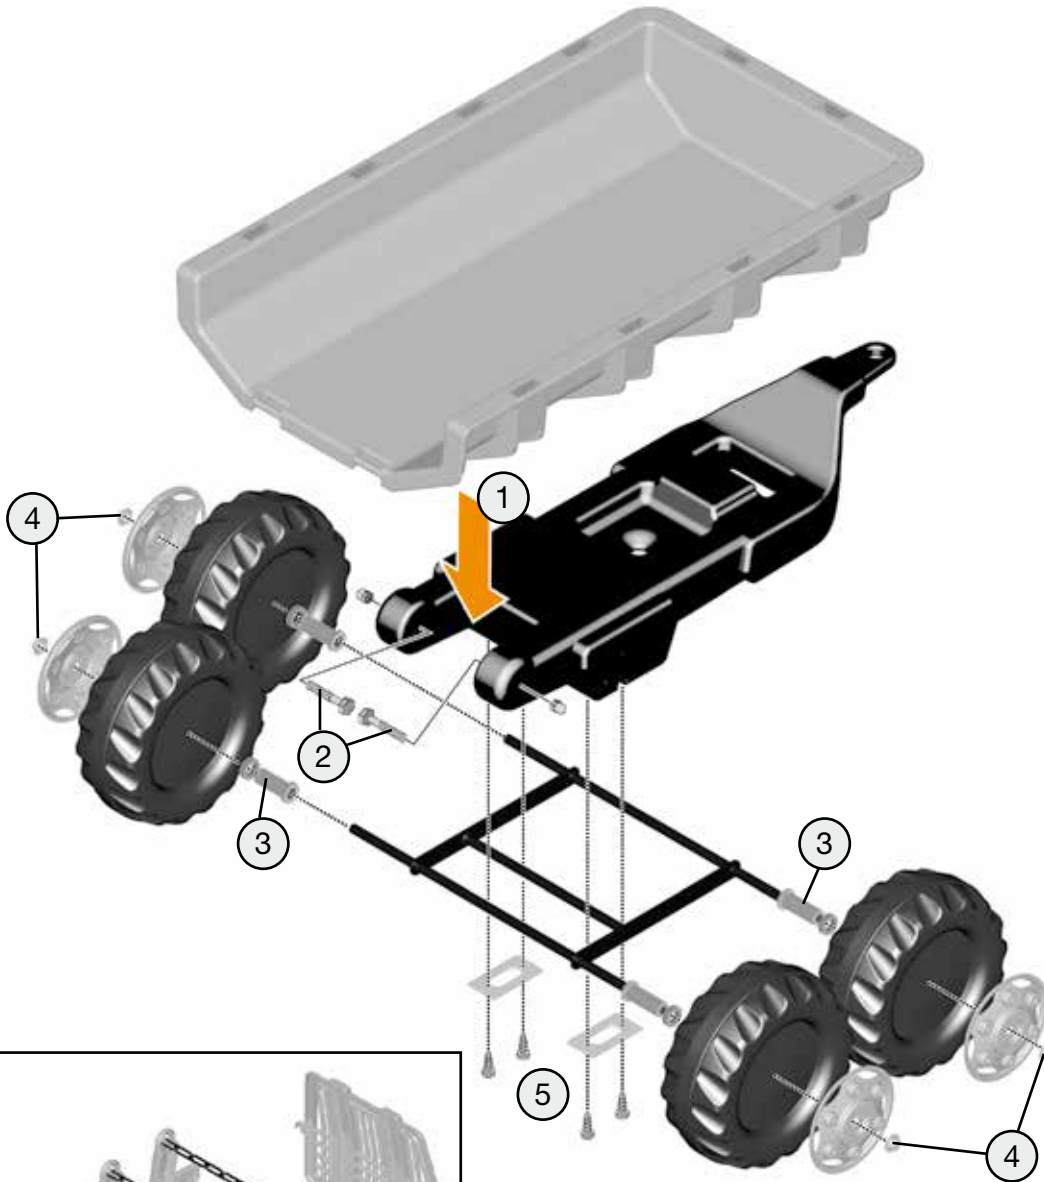

made in Germany

Franz Schneider GmbH & Co KG

P.O.Box 1460

D-96459 · Neustadt bei Coburg · Germany

Tel.: +49 (0) 95 68 / 856-0

Fax.: +49 (0) 95 68 / 856-190

www.rollytoys.com