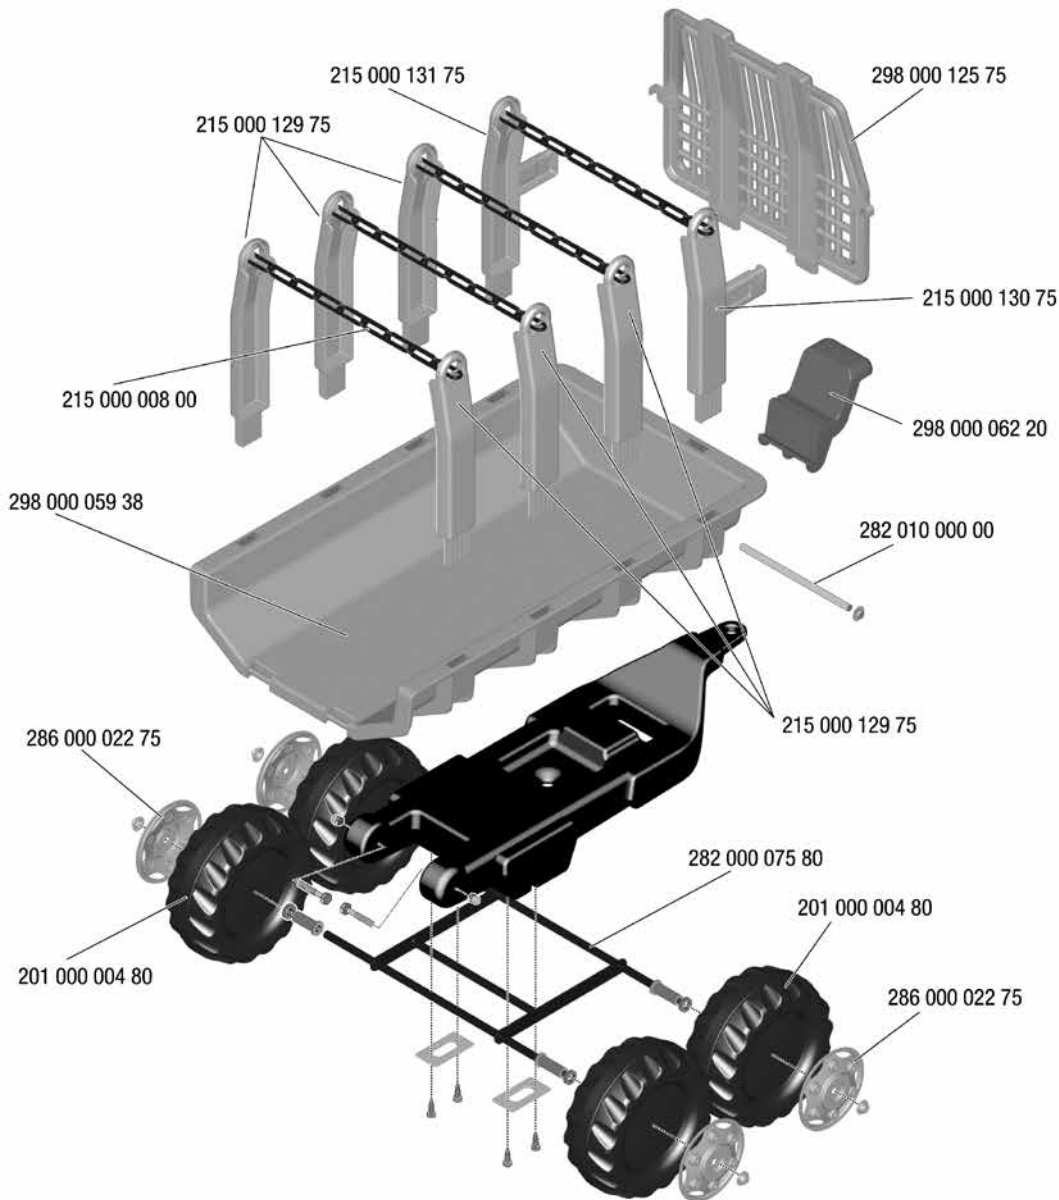

- CHOKING HAZARD - Small parts, Danger of being swallowed. Contains small parts in non assembled state. Must be assembled by adults.
- Toy is not suitable to carry children.
- If toy is defective stop using it, repairs may only be carried out by adults.
- Adult supervision required.
- Never use near steps, slopes, driveways, hills, roadways, alleys or swimming pool areas.
- Always wear shoes.
- Conforms to the requirements of ASTM Standard Consumer Safety Specification on Toy Safety, F 963.

- roly Dreiradtraktoren 05
- rolyMinitrac 13
- rolyKid / rolyKiddy 01 / 02 / 62 / 63
- rolyJunior 80 / 81
- rolyFarmtrac 60 / 61 / 03
- 04 / 70 / 71
- rolyX-Trac 03 / 04 / 64 / 65
- rolyTruck (Unimog) 03