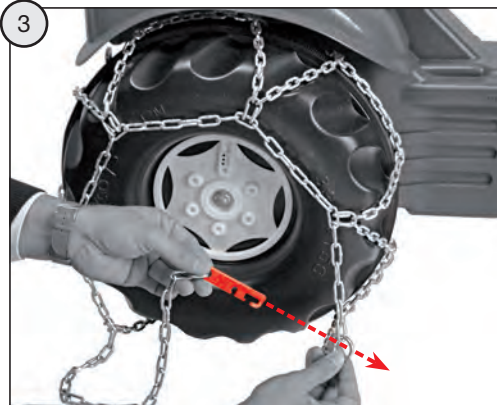

---NORTH & SOUTH AMERICA only---

180 days warranty

From the date of purchase + guaranteed spare part service
The warranty does not cover damages caused by improper use or neglect

⚠ WARNING

- CHOKING HAZARD: Small parts. Danger of being swallowed. Contains small parts in non assembled state. Must be assembled by adults.
- Adult supervision required.
- Never use near steps, slopes, driveways, hills, roadways, alleys or swimming pool areas.
- Always wear shoes.
- Never allow more than one rider.
- The use of protective gear and a safety helmet is highly recommended.
- Conforms to the requirements of ASTM Standard Consumer Safety Specification on Toy Safety, F 963
- Not suitable for children under 3 years.

Franz Schneider GmbH & Co KG
P.O.Box 1460
D-96459 · Neustadt bei Coburg · Germany
Tel.: +49 (0) 95 68 / 856-0
Fax.: +49 (0) 95 68 / 856-190
www.rollytoys.com