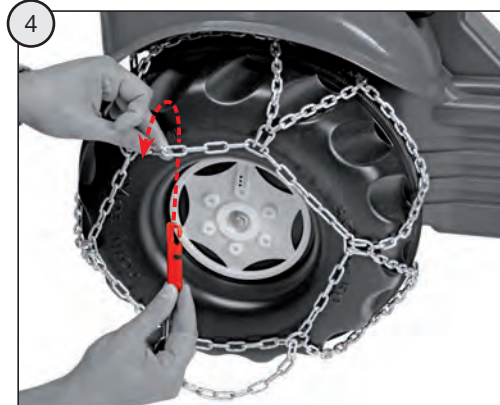

---NORTH & SOUTH AMERICA only---

180 days warranty

From the date of purchase + guaranteed spare part service
The warranty does not cover damages caused by improper use or neglect

⚠ WARNING

- CHOKING HAZARD: Small parts. Danger of being swallowed. Contains small parts in non assembled state. Must be assembled by adults.
- Adult supervision required.
- Never use near steps, slopes, driveways, hills, roadways, alleys or swimming pool areas.
- Always wear shoes.
- Never allow more than one rider.
- The use of protective gear and a safety helmet is highly recommended.
- Conforms to the requirements of ASTM Standard Consumer Safety Specification on Toy Safety, F 963
- Not suitable for children under 3 years.

Franz Schneider GmbH & Co KG
P.O.Box 1460
D-96459 · Neustadt bei Coburg · Germany
Tel.: +49 (0) 95 68 / 856-0
Fax.: +49 (0) 95 68 / 856-190
www.rollytoys.com