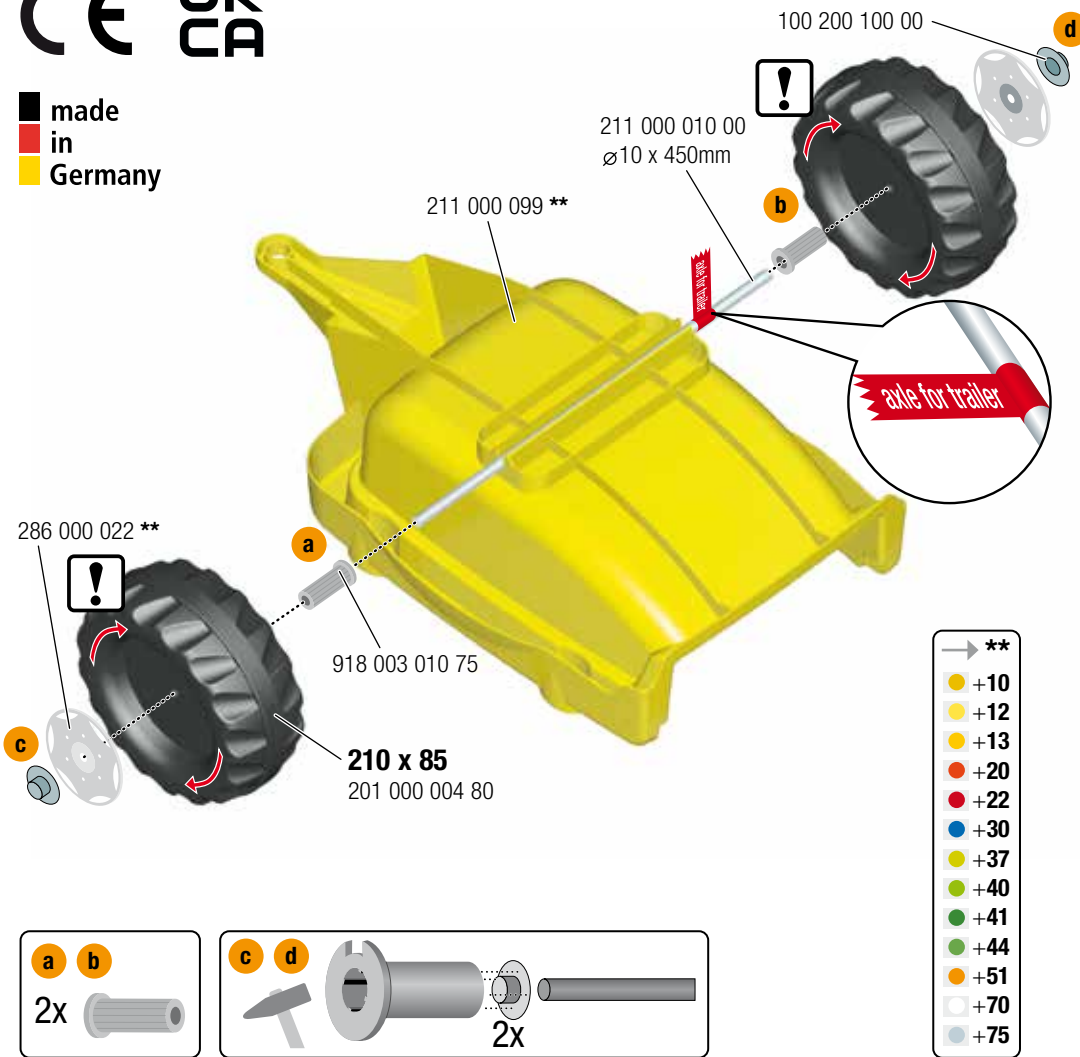

rollytoys Kundendienst Deutschland:

Tel: +49 (0) 95 68 / 856-142
Fax: +49 (0) 95 68 / 856-183
e-mail: service@rollytoys.de

2021/03

211.000.800.00

made in Germany

---NORTH & SOUTH AMERICA only---

180 days warranty

From the date of purchase + guaranteed spare part service
The warranty does not cover damages caused by improper use or neglect

WARNING

- CHOKING HAZARD - Small parts, Danger of being swallowed. Contains small parts in non assembled state. Must be assembled by adults.
- Toy is not suitable to carry children.
- If toy is defective stop using it, repairs may only be carried out by adults.
- Adult supervision required.
- Never use near steps, slopes, driveways, hills, roadways, alleys or swimming pool areas.
- Always wear shoes.
- Conforms to the requirements of ASTM Standard Consumer Safety Specification on Toy Safety, F 963.