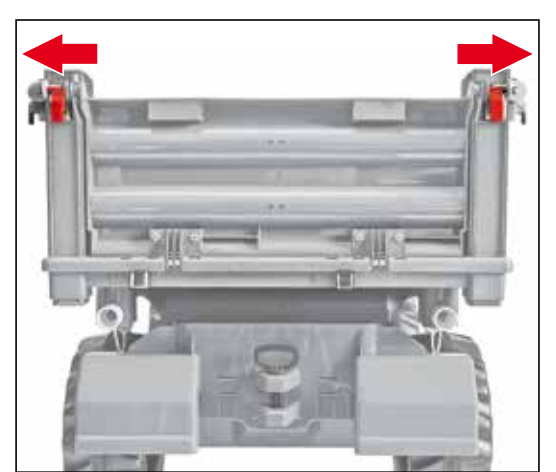

☐	rolly Dreiradtraktoren	05 ●●●●
☐	rollyMinitrac	13 ●●●●
☐	rollyKid	01 ●●●● / 02 ●●●●
☒	rollyJunior	80 ●●●● / 81 ●●●●
☒	rollyFarmtrac	60 ●●●● / 61 ●●●●
☒	rollyFarmtrac Classic	03 ●●●● / 04 ●●●●
☒	rollyFarmtrac Premium	70 ●●●● / 71 ●●●●
☒	rollyX-Trac	03 ●●●● / 04 ●●●●
☒	rollyTruck (Unimog)	03 ●●●●