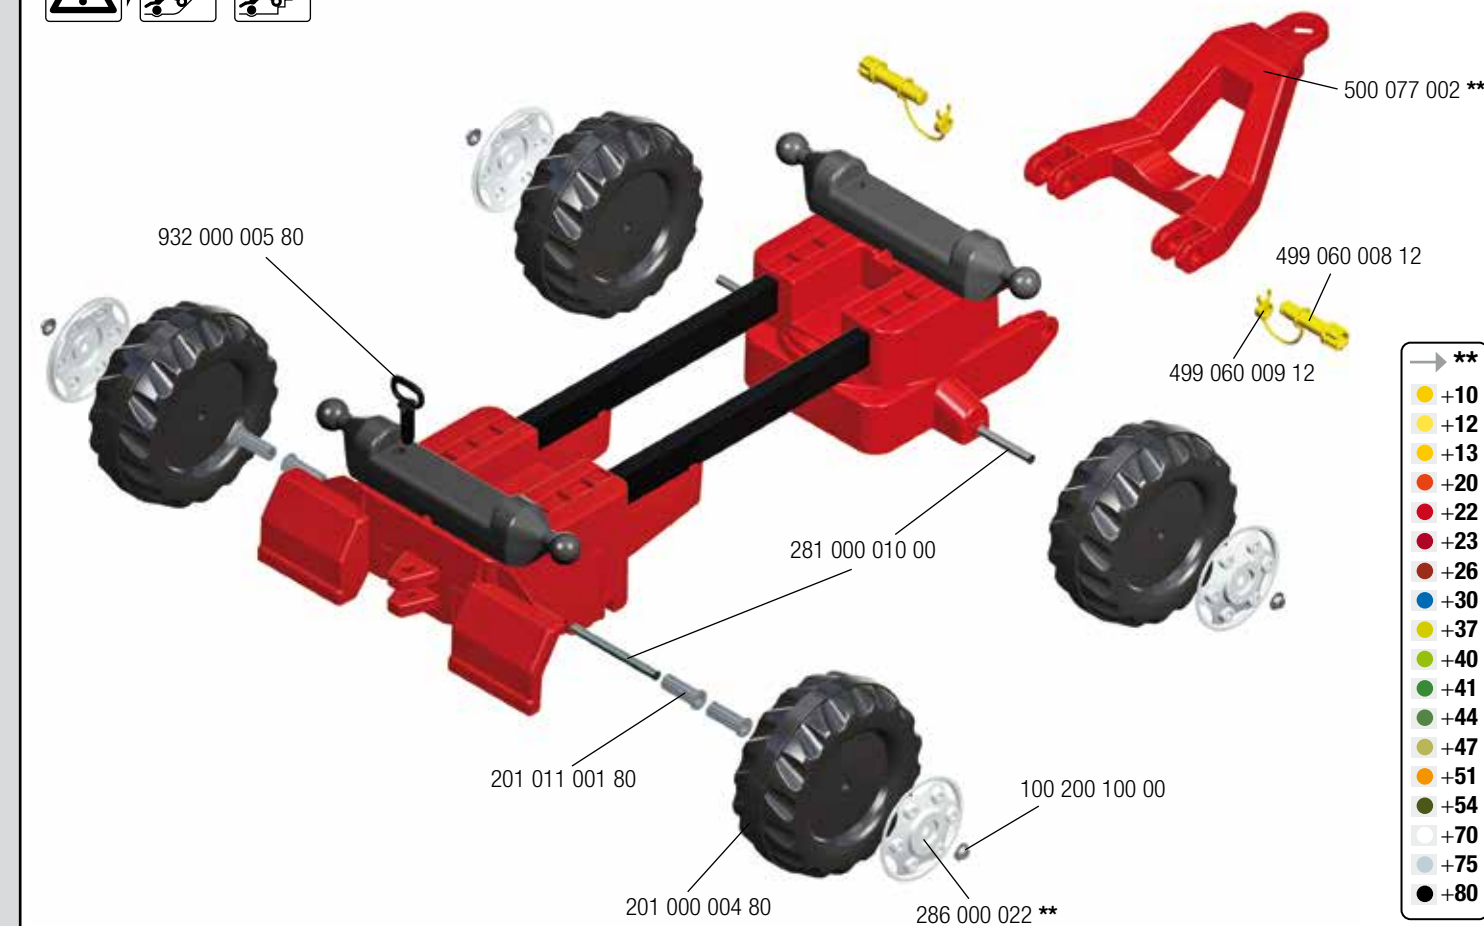

---NORTH & SOUTH AMERICA only---

180 days warranty

From the date of purchase + guaranteed spare part service

The warranty does not cover damages caused by improper use or neglect

- (BG) Предупреждение!
- (CZ) Varování!
- (D) Achtung!
- (DK) Advarsel!
- (E) Aviso!
- (EST) Hoiatus!
- (F) Attention!
- (FIN) Varoitus!
- (GB) Warning!
- (GR) Προσοχή!
- (H) Figyelmeztetés!
- (HR) Pažnja!
- (I) Avviso!
- (IRL) Rabhchán!
- (LT) Įspėjimas!
- (LV) Uzmanību!
- (M) Avviž!
- (MK) Внимание!
- (N) OBS!
- (NL) Waarschuwing!
- (P) Aviso!
- (PL) Ostrożnie!
- (RO) Avertisment!
- (RUS) Внимание!
- (S) Varning!
- (SK) Varovanie!
- (SLO) Opozorilo!
- (TR) Dikkat!

WARNING:

CHOKING HAZARD – Small parts.
Not for children under 3 years.

- CHOKING HAZARD - Small parts, Not for children under 3 years.
- Must be assembled by adults
- Adult supervision required.
- Toy is not suitable to carry children.
- If toy is defective stop using it, repairs may only be carried out by adults.
- Never use near steps, slopes, driveways, hills, roadways, alleys or swimming pool areas.
- Always wear shoes.
- Conforms to the requirements of ASTM Standard Consumer Safety Specification on Toy Safety, F 963.

Franz Schneider GmbH & Co KG
P.O.Box 1460
D-96459 - Neustadt bei Coburg · Germany
Tel.: +49 (0) 95 68 / 856-0
Fax.: +49 (0) 95 68 / 856-190
www.rollytoys.com