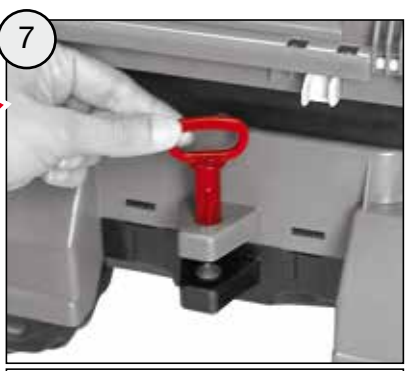

☐	rolly Dreiradtraktoren	05 ●●●●
☐	rollyMinitrac	13 ●●●●
☐	rollyKid	01 ●●●● / 02 ●●●●
☒	rollyJunior	80 ●●●● / 81 ●●●●
☒	rollyFarmtrac	60 ●●●● / 61 ●●●●
☒	rollyFarmtrac Classic	03 ●●●● / 04 ●●●●
☒	rollyFarmtrac Premium	70 ●●●● / 71 ●●●●
☒	rollyX-Trac	03 ●●●● / 04 ●●●●
☒	rollyTruck (Unimog)	03 ●●●●