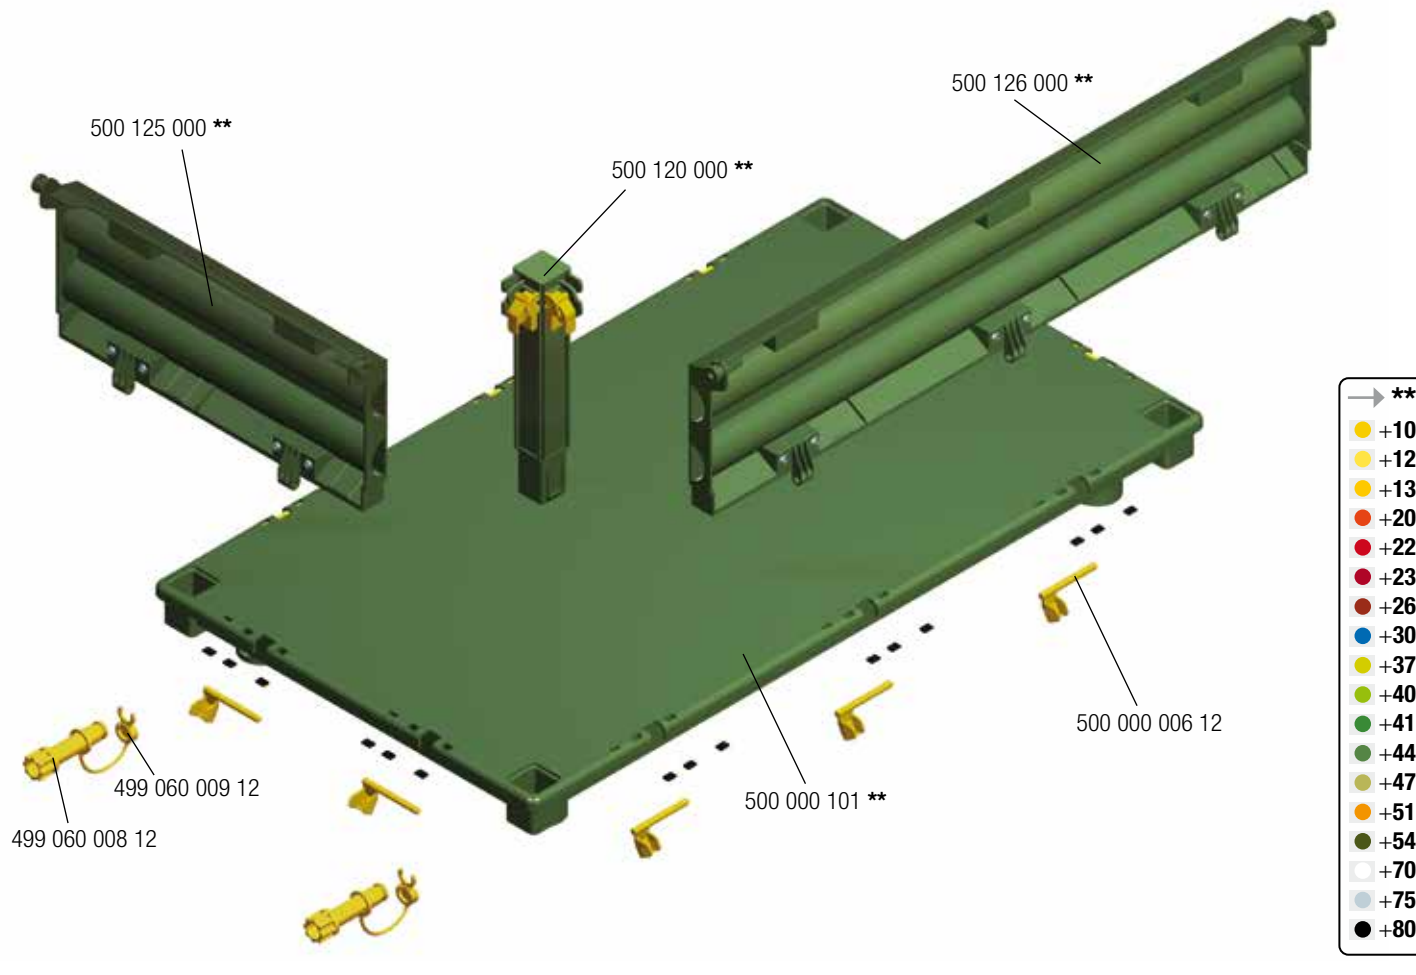

---NORTH & SOUTH AMERICA only---

180 days warranty

From the date of purchase + guaranteed spare part service

The warranty does not cover damages caused by improper use or neglect

- (BG) Предупреждение!
- (CZ) Varování!
- (D) Achtung!
- (DK) Advarsel!
- (E) Aviso!
- (EST) Hoiatus!
- (F) Attention!
- (FIN) Varoitus!
- (GB) Warning!
- (GR) Προσοχή!
- (H) Figyelmeztetés!
- (HR) Pažnja!
- (I) Avviso!
- (IRL) Rabhchán!
- (LT) Įspėjimas!
- (LV) Uzmanību!
- (M) Avviž!
- (MK) Внимание!
- (N) OBS!
- (NL) Waarschuwing!
- (P) Aviso!
- (PL) Ostrożnie!
- (RO) Avertisment!
- (RUS) Внимание!
- (S) Varning!
- (SK) Varovanie!
- (SLO) Opozorilo!
- (TR) Dikkat!

WARNING:

CHOKING HAZARD – Small parts.
Not for children under 3 years.

- CHOKING HAZARD - Small parts, Not for children under 3 years.
- Must be assembled by adults
- Adult supervision required.
- Toy is not suitable to carry children.
- If toy is defective stop using it, repairs may only be carried out by adults.
- Never use near steps, slopes, driveways, hills, roadways, alleys or swimming pool areas.
- Always wear shoes.
- Conforms to the requirements of ASTM Standard Consumer Safety Specification on Toy Safety, F 963.

Franz Schneider GmbH & Co KG
P.O.Box 1460
D-96459 - Neustadt bei Coburg · Germany
Tel.: +49 (0) 95 68 / 856-0
Fax.: +49 (0) 95 68 / 856-190
www.rollytoys.com