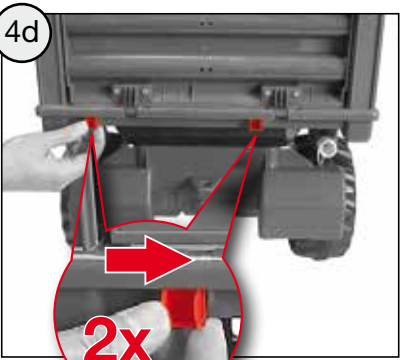

☐	rolly Dreiradtraktoren	05 ●●●●
☐	rollyMinitrac	13 ●●●●
☐	rollyKid	01 ●●●● / 02 ●●●●
☒	rollyJunior	80 ●●●● / 81 ●●●●
☒	rollyFarmtrac	60 ●●●● / 61 ●●●●
☒	rollyFarmtrac Classic	03 ●●●● / 04 ●●●●
☒	rollyFarmtrac Premium	70 ●●●● / 71 ●●●●
☒	rollyX-Trac	03 ●●●● / 04 ●●●●
☒	rollyTruck (Unimog)	03 ●●●●