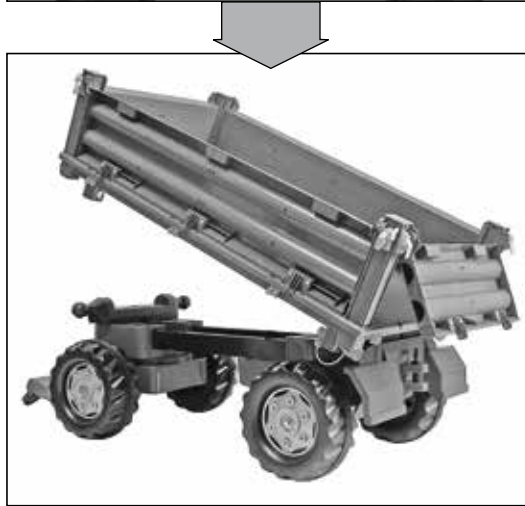

☐	rolly Dreiradtraktoren	05 ●●●●
☐	rollyMinitrac	13 ●●●●
☐	rollyKid	01 ●●●● / 02 ●●●●
☒	rollyJunior	80 ●●●● / 81 ●●●●
☒	rollyFarmtrac	60 ●●●● / 61 ●●●●
☒	rollyFarmtrac Classic	03 ●●●● / 04 ●●●●
☒	rollyFarmtrac Premium	70 ●●●● / 71 ●●●●
☒	rollyX-Trac	03 ●●●● / 04 ●●●●
☒	rollyTruck (Unimog)	03 ●●●●