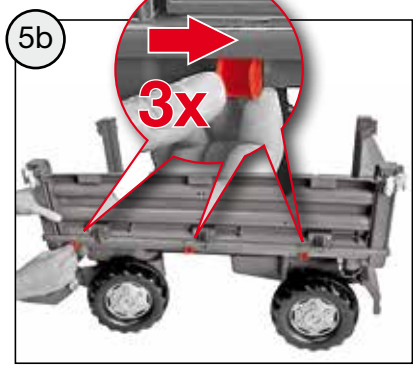

☐	rolly Dreiradtraktoren	05 ●●●●
☐	rollyMinitrac	13 ●●●●
☐	rollyKid	01 ●●●● / 02 ●●●●
☒	rollyJunior	80 ●●●● / 81 ●●●●
☒	rollyFarmtrac	60 ●●●● / 61 ●●●●
☒	rollyFarmtrac Classic	03 ●●●● / 04 ●●●●
☒	rollyFarmtrac Premium	70 ●●●● / 71 ●●●●
☒	rollyX-Trac	03 ●●●● / 04 ●●●●
☒	rollyTruck (Unimog)	03 ●●●●