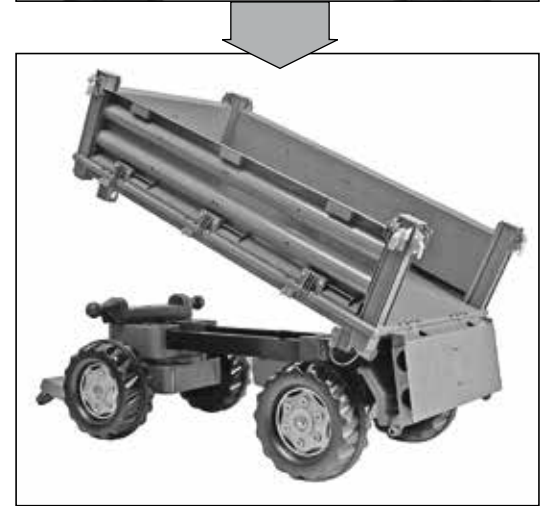

☐	rolly Dreiradtraktoren	05 ●●●●
☐	rollyMinitrac	13 ●●●●
☐	rollyKid	01 ●●●● / 02 ●●●●
☒	rollyJunior	80 ●●●● / 81 ●●●●
☒	rollyFarmtrac	60 ●●●● / 61 ●●●●
☒	rollyFarmtrac Classic	03 ●●●● / 04 ●●●●
☒	rollyFarmtrac Premium	70 ●●●● / 71 ●●●●
☒	rollyX-Trac	03 ●●●● / 04 ●●●●
☒	rollyTruck (Unimog)	03 ●●●●