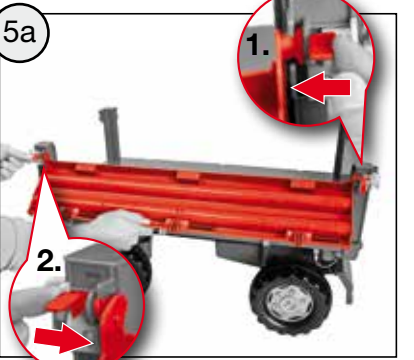

☐	rolly Dreiradtraktoren	05 ●●●●
☐	rollyMinitrac	13 ●●●●
☐	rollyKid	01 ●●●● / 02 ●●●●
☒	rollyJunior	80 ●●●● / 81 ●●●●
☒	rollyFarmtrac	60 ●●●● / 61 ●●●●
☒	rollyFarmtrac Classic	03 ●●●● / 04 ●●●●
☒	rollyFarmtrac Premium	70 ●●●● / 71 ●●●●
☒	rollyX-Trac	03 ●●●● / 04 ●●●●
☒	rollyTruck (Unimog)	03 ●●●●