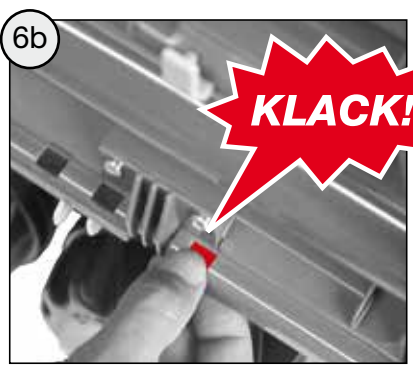

☐	rolly Dreiradtraktoren	05 ●●●●
☐	rollyMinitrac	13 ●●●●
☐	rollyKid	01 ●●●● / 02 ●●●●
☒	rollyJunior	80 ●●●● / 81 ●●●●
☒	rollyFarmtrac	60 ●●●● / 61 ●●●●
☒	rollyFarmtrac Classic	03 ●●●● / 04 ●●●●
☒	rollyFarmtrac Premium	70 ●●●● / 71 ●●●●
☒	rollyX-Trac	03 ●●●● / 04 ●●●●
☒	rollyTruck (Unimog)	03 ●●●●