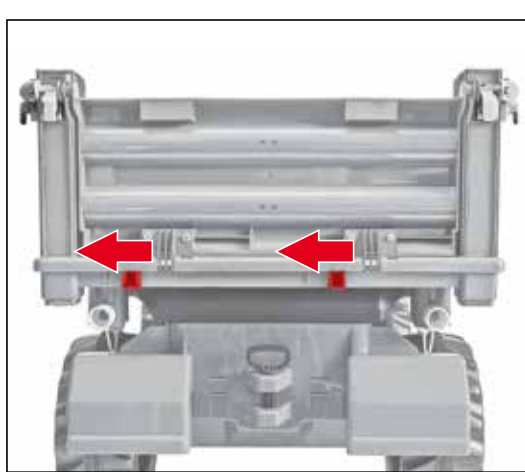

☐	rolly Dreiradtraktoren	05 ●●●●
☐	rollyMinitrac	13 ●●●●
☐	rollyKid	01 ●●●● / 02 ●●●●
☒	rollyJunior	80 ●●●● / 81 ●●●●
☒	rollyFarmtrac	60 ●●●● / 61 ●●●●
☒	rollyFarmtrac Classic	03 ●●●● / 04 ●●●●
☒	rollyFarmtrac Premium	70 ●●●● / 71 ●●●●
☒	rollyX-Trac	03 ●●●● / 04 ●●●●
☒	rollyTruck (Unimog)	03 ●●●●