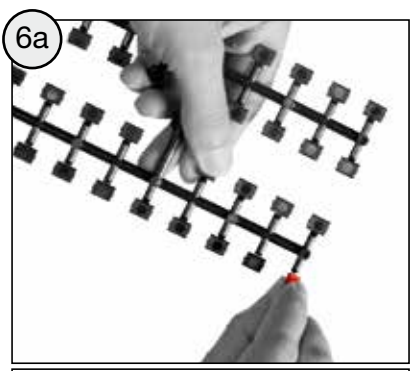

☐	rolly Dreiradtraktoren	05 ●●●●
☐	rollyMinitrac	13 ●●●●
☐	rollyKid	01 ●●●● / 02 ●●●●
☒	rollyJunior	80 ●●●● / 81 ●●●●
☒	rollyFarmtrac	60 ●●●● / 61 ●●●●
☒	rollyFarmtrac Classic	03 ●●●● / 04 ●●●●
☒	rollyFarmtrac Premium	70 ●●●● / 71 ●●●●
☒	rollyX-Trac	03 ●●●● / 04 ●●●●
☒	rollyTruck (Unimog)	03 ●●●●