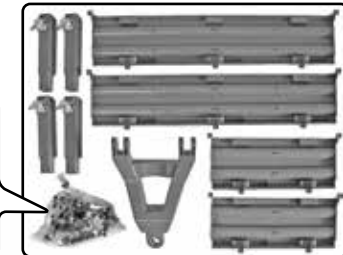

rolly toys Kundendienst Deutschland:

Tel: +49 (0) 95 68 / 856-142

Fax: +49 (0) 95 68 / 856-183

e-mail: service@rollytoys.de

2021/02

500.000.800.00

---NORTH & SOUTH AMERICA only---

180 days warranty

From the date of purchase + guaranteed spare part service

The warranty does not cover damages caused by improper use or neglect

- (BG) Предупреждение!
- (CZ) Varování!
- (D) Achtung!
- (DK) Advarsel!
- (E) Aviso!
- (EST) Hoiatus!
- (F) Attention!
- (FIN) Varoitus!
- (GB) Warning!
- (GR) Προσοχή!
- (H) Figyelmeztetés!
- (HR) Pažnja!
- (I) Avviso!
- (IRL) Rabhchán!
- (LT) Įspėjimas!
- (LV) Uzmanību!
- (M) Avviž!
- (MK) Внимание!
- (N) OBS!
- (NL) Waarschuwing!
- (P) Aviso!
- (PL) Ostrożnie!
- (RO) Avertisment!
- (RUS) Внимание!
- (S) Varning!
- (SK) Varovanie!
- (SLO) Opozorilo!
- (TR) Dikkat!

WARNING:

CHOKING HAZARD – Small parts.
Not for children under 3 years.

- CHOKING HAZARD - Small parts, Not for children under 3 years.
- Must be assembled by adults
- Adult supervision required.
- Toy is not suitable to carry children.
- If toy is defective stop using it, repairs may only be carried out by adults.
- Never use near steps, slopes, driveways, hills, roadways, alleys or swimming pool areas.
- Always wear shoes.
- Conforms to the requirements of ASTM Standard Consumer Safety Specification on Toy Safety, F 963.

Franz Schneider GmbH & Co KG
P.O.Box 1460
D-96459 - Neustadt bei Coburg · Germany
Tel.: +49 (0) 95 68 / 856-0
Fax.: +49 (0) 95 68 / 856-190
www.rollytoys.com