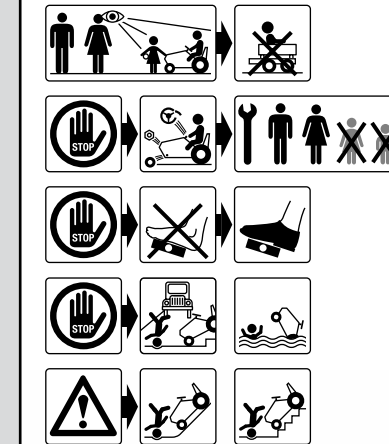

---NORTH & SOUTH AMERICA only---

180 days warranty

From the date of purchase + guaranteed spare part service

The warranty does not cover damages caused by improper use or neglect

- (BG) Предупреждение!
- (CZ) Varování!
- (D) Achtung!
- (DK) Advarsel!
- (E) Aviso!
- (EST) Hoiatus!
- (F) Attention!
- (FIN) Varoitus!
- (GB) Warning!
- (GR) Προσοχή!
- (H) Figyelmeztetés!
- (HR) Pažnja!
- (I) Avviso!
- (IRL) Rabhchán!
- (LT) Įspėjimas!
- (LV) Uzmanību!
- (M) Avviž!
- (MK) Внимание!
- (N) OBS!
- (NL) Waarschuwing!
- (P) Aviso!
- (PL) Ostrożnie!
- (RO) Avertisment!
- (RUS) Внимание!
- (S) Varning!
- (SK) Varovanie!
- (SLO) Opozorilo!
- (TR) Dikkat!

WARNING:

CHOKING HAZARD – Small parts.
Not for children under 3 years.

- CHOKING HAZARD - Small parts, Not for children under 3 years.
- Must be assembled by adults
- Adult supervision required.
- Toy is not suitable to carry children.
- If toy is defective stop using it, repairs may only be carried out by adults.
- Never use near steps, slopes, driveways, hills, roadways, alleys or swimming pool areas.
- Always wear shoes.
- Conforms to the requirements of ASTM Standard Consumer Safety Specification on Toy Safety, F 963.

Franz Schneider GmbH & Co KG
P.O.Box 1460
D-96459 - Neustadt bei Coburg · Germany
Tel.: +49 (0) 95 68 / 856-0
Fax.: +49 (0) 95 68 / 856-190
www.rollytoys.com