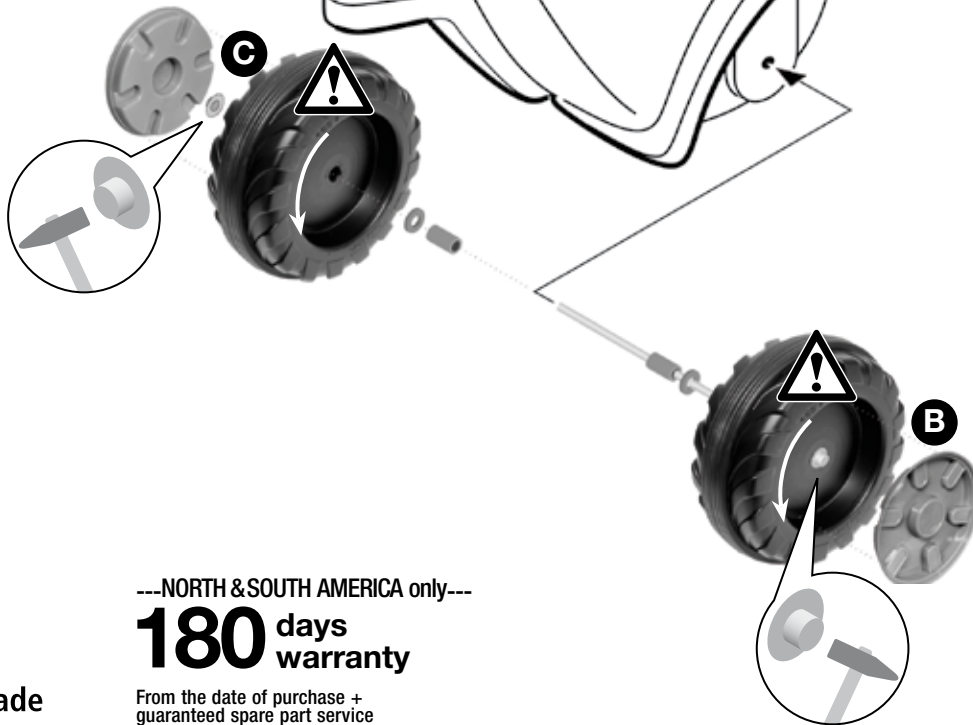

C

B

---NORTH & SOUTH AMERICA only---

180 days warranty

From the date of purchase + guaranteed spare part service

The warranty does not cover damages caused by improper use or neglect

made in Germany