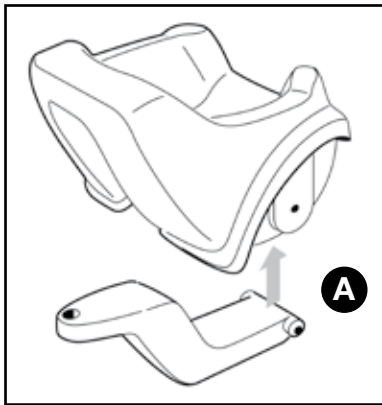

Kleiner Kippanhänger

rolly toys Kundendienst Deutschland:

Tel: +49 (0) 95 68 / 856-142
Fax: +49 (0) 95 68 / 856-183
e-mail: service@rollytoys.de

2021/04

208.000.800.00

A

C

B

---NORTH & SOUTH AMERICA only---

180 days warranty

From the date of purchase + guaranteed spare part service

The warranty does not cover damages caused by improper use or neglect

made in Germany

WARNING

- CHOKING HAZARD - Small parts, Danger of being swallowed. Contains small parts in non assembled state Must be assembled by adults.
- Toy is not suitable to carry children.
- If toy is defective stop using it, repairs may only be carried out by adults.
- Adult supervision required.
- Never use near steps, slopes, driveways, hills, roadways, alleys or swimming pool areas.
- Always wear shoes.
- Conforms to the requirements of ASTM Standard Consumer Safety Specification on Toy Safety, F 963.

☐	rolly Dreiradtraktoren	05 ●●●
☒	rollyMinitrac	13 ●●●
☐	rollyKid	01 ●●● / 02 ●●●
☐	rollyJunior	80 ●●● / 81 ●●●
☐	rollyFarmtrac	60 ●●● / 61 ●●●
☐	rollyFarmtrac Classic	03 ●●● / 04 ●●●
☐	rollyFarmtrac Premium	70 ●●● / 71 ●●●
☐	rollyX-Trac	03 ●●● / 04 ●●●
☐	rollyTruck (Unimog)	03 ●●●

Franz Schneider GmbH & Co KG
P.O.Box 1460
D-96459 · Neustadt bei Coburg · Germany
Tel.: +49 (0) 95 68 / 856-0
Fax.: +49 (0) 95 68 / 856-190
www.rollytoys.com