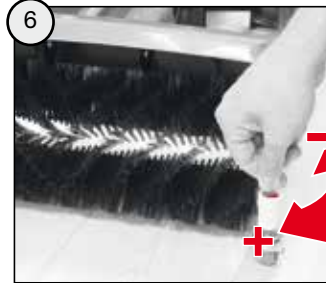

www.rollytoys.com

1x  M5 x 100 

1x 

1x   M5 

2x 

1x   1x  M6   $\varnothing 6 \times 25$

WARNING

- CHOKING HAZARD - Small parts, Danger of being swallowed. Contains small parts in non assembled state. Must be assembled by adults.
- Toy is not suitable to carry children.
- If toy is defective stop using it, repairs may only be carried out by adults.
- Adult supervision required.
- Never use near steps, slopes, driveways, hills, roadways, alleys or swimming pool areas.
- Always wear shoes.
- Conforms to the requirements of ASTM Standard Consumer Safety Specification on Toy Safety, F 963.