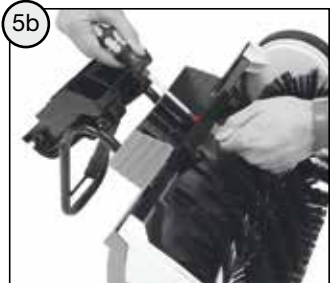

www.rollytoys.com

1x  M5 x 100 

1x 

1x   M5 

2x 

1x   1x  M6   $\varnothing 6 \times 25$

WARNING

- CHOKING HAZARD - Small parts, Danger of being swallowed. Contains small parts in non assembled state. Must be assembled by adults.
- Toy is not suitable to carry children.
- If toy is defective stop using it, repairs may only be carried out by adults.
- Adult supervision required.
- Never use near steps, slopes, driveways, hills, roadways, alleys or swimming pool areas.
- Always wear shoes.
- Conforms to the requirements of ASTM Standard Consumer Safety Specification on Toy Safety, F 963.