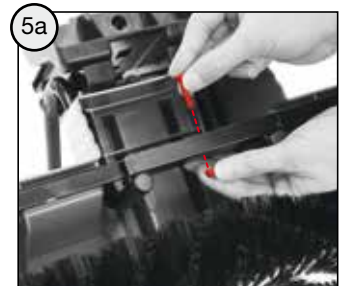

www.rollytoys.com

1x  M5 x 100 

1x 

1x   M5 

2x 

1x   1x  M6   $\varnothing 6 \times 25$

WARNING

- CHOKING HAZARD - Small parts, Danger of being swallowed. Contains small parts in non assembled state. Must be assembled by adults.
- Toy is not suitable to carry children.
- If toy is defective stop using it, repairs may only be carried out by adults.
- Adult supervision required.
- Never use near steps, slopes, driveways, hills, roadways, alleys or swimming pool areas.
- Always wear shoes.
- Conforms to the requirements of ASTM Standard Consumer Safety Specification on Toy Safety, F 963.