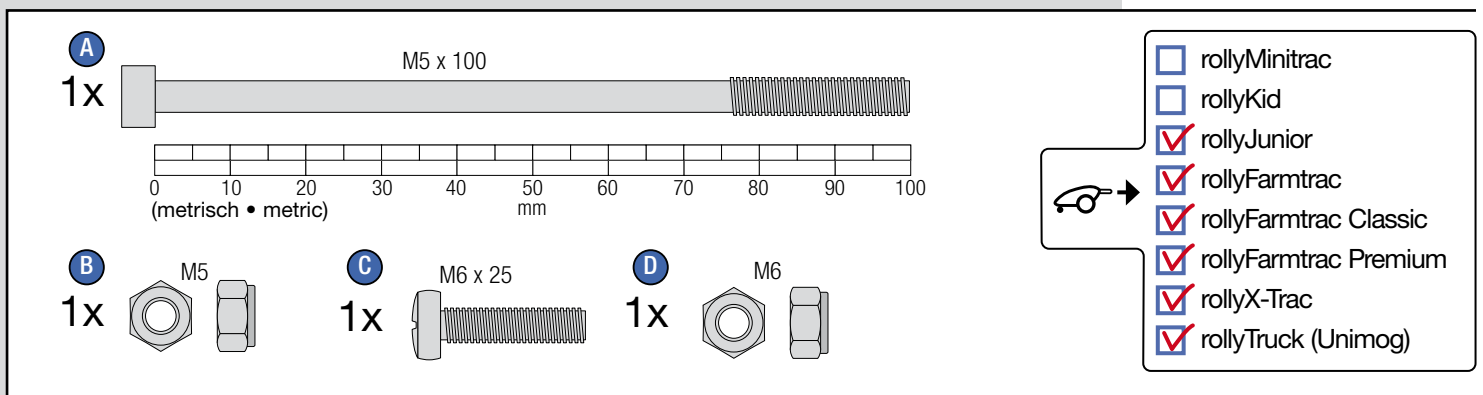

made in Germany

WARNING:

CHOKING HAZARD – Small parts.
Not for children under 3 years.

Franz Schneider GmbH & Co KG

P.O.Box 1460

D-96459 · Neustadt bei Coburg · Germany

Tel.: +49 (0) 95 68 / 856-0

Fax.: +49 (0) 95 68 / 856-190

www.rollytoys.com