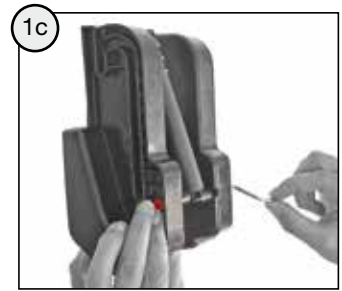

www.rollytoys.com

1x  M5 x 100 

1x 

1x   M5 

2x 

1x   1x  M6   $\varnothing 6 \times 25$

WARNING

- CHOKING HAZARD - Small parts, Danger of being swallowed. Contains small parts in non assembled state. Must be assembled by adults.
- Toy is not suitable to carry children.
- If toy is defective stop using it, repairs may only be carried out by adults.
- Adult supervision required.
- Never use near steps, slopes, driveways, hills, roadways, alleys or swimming pool areas.
- Always wear shoes.
- Conforms to the requirements of ASTM Standard Consumer Safety Specification on Toy Safety, F 963.