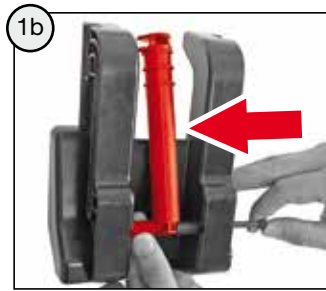

www.rollytoys.com

1x  M5 x 100 

1x 

1x   M5 

2x 

1x   1x  M6   $\varnothing 6 \times 25$

WARNING

- CHOKING HAZARD - Small parts, Danger of being swallowed. Contains small parts in non assembled state. Must be assembled by adults.
- Toy is not suitable to carry children.
- If toy is defective stop using it, repairs may only be carried out by adults.
- Adult supervision required.
- Never use near steps, slopes, driveways, hills, roadways, alleys or swimming pool areas.
- Always wear shoes.
- Conforms to the requirements of ASTM Standard Consumer Safety Specification on Toy Safety, F 963.