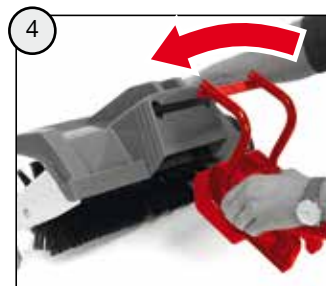

www.rollytoys.com

1x  M5 x 100 

1x 

1x   M5 

2x 

1x   1x  M6   $\varnothing 6 \times 25$

WARNING

- CHOKING HAZARD - Small parts, Danger of being swallowed. Contains small parts in non assembled state. Must be assembled by adults.
- Toy is not suitable to carry children.
- If toy is defective stop using it, repairs may only be carried out by adults.
- Adult supervision required.
- Never use near steps, slopes, driveways, hills, roadways, alleys or swimming pool areas.
- Always wear shoes.
- Conforms to the requirements of ASTM Standard Consumer Safety Specification on Toy Safety, F 963.