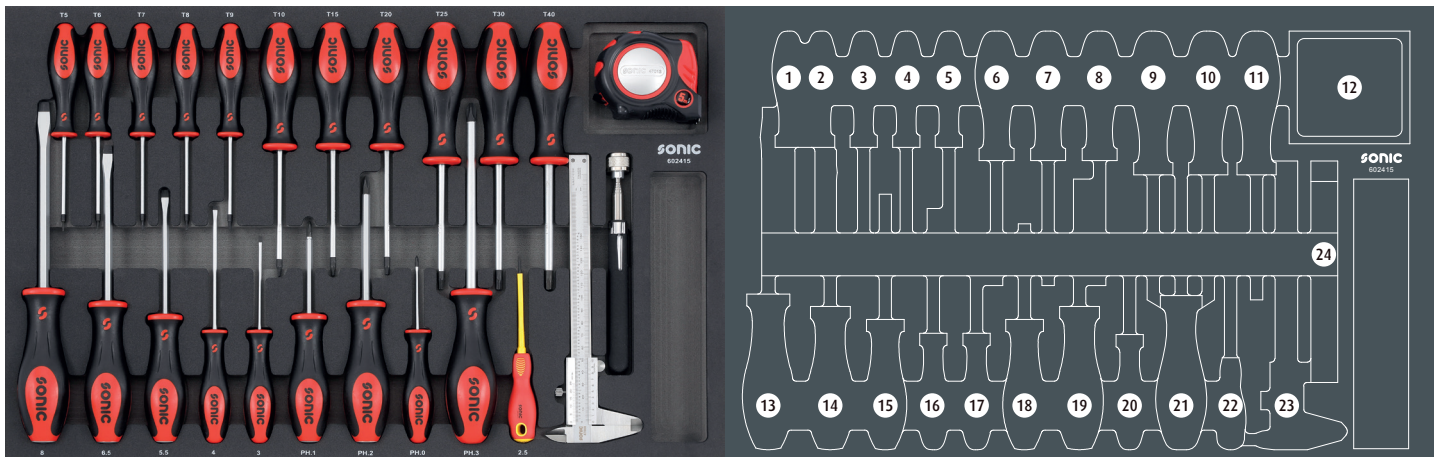

602415

	NO	Sonic NO	Size	Length	Q'ty
	1	13605	T5	167mm	
	2	13606	T6	167mm	
	3	13607	T7	167mm	
	4	13608	T8	167mm	
	5	13609	T9	167mm	
	6	13610	T10	203mm	
	7	13615	T15	203mm	
	8	13620	T20	203mm	
	9	13625	T25	215mm	
	10	13630	T30	215mm	
	11	13640	T40	215mm	
	12	47013	5M	81mm	
	13	1530108	8mm	275mm	
	14	1530165	6.5mm	240mm	
	15	1530155	5.5mm	204mm	
	16	13304	4mm	192mm	
	17	13303	3mm	167mm	
	18	15101	PH.1	179mm	
	19	15102	PH.2	215mm	
	20	1310	PH.0	152mm	
	21	1313	PH.3	274mm	
	22	16325	2.5mm	148mm	
	23	47008	150mm	230mm	
	24	4820110		195-770mm