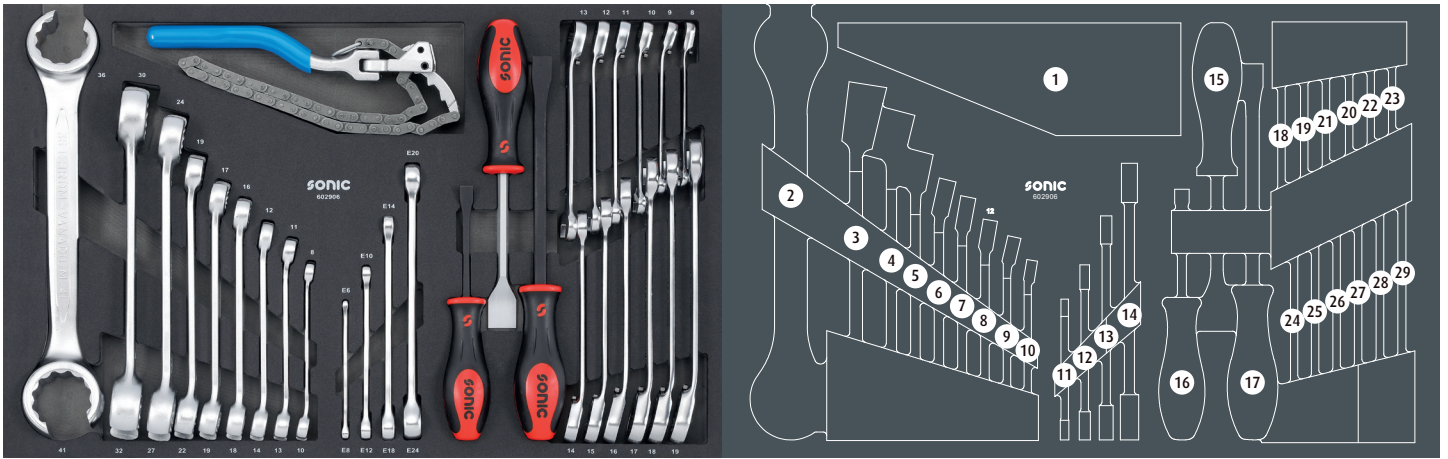

602906

	NO	Sonic NO	Size	Length	Q'ty
	1	812008		260mm	
	2	4113641	36x41mm	350mm	
	3	4113032	30x32mm	285mm	
	4	4112427	24x27mm	265mm	
	5	4111922	19x22mm	233mm	
	6	4111719	17x19mm	210mm	
	7	4111618	16x18mm	196mm	
	8	4111214	12x14mm	178mm	
	9	4111113	11x13mm	165mm	
	10	4110810	8x10mm	145mm	
	11	4160608	E6xE8	113mm	
	12	4161012	E10xE12	142mm	
	13	4161418	E14xE18	182mm	
	14	4162024	E20xE24	224mm	
	15	47903		249mm	
	16	4821308	8"	205mm	
	17	4821312	12"	305mm	
	18	4170213	13mm	180mm	
	19	4170212	12mm	174mm	
	20	4170211	11mm	168mm	
	21	4170210	10mm	159mm	
	22	4170209	9mm	143mm	
	23	4170208	8mm	136mm	
	24	4170214	14mm	189mm	
	25	4170215	15mm	200mm	
	26	4170216	16mm	216mm	
	27	4170217	17mm	232mm	
	28	4170218	18mm	239mm	
	29	4170219	19mm	247mm	

*The inventory order list can also be found on our website under downloads at the specific article.