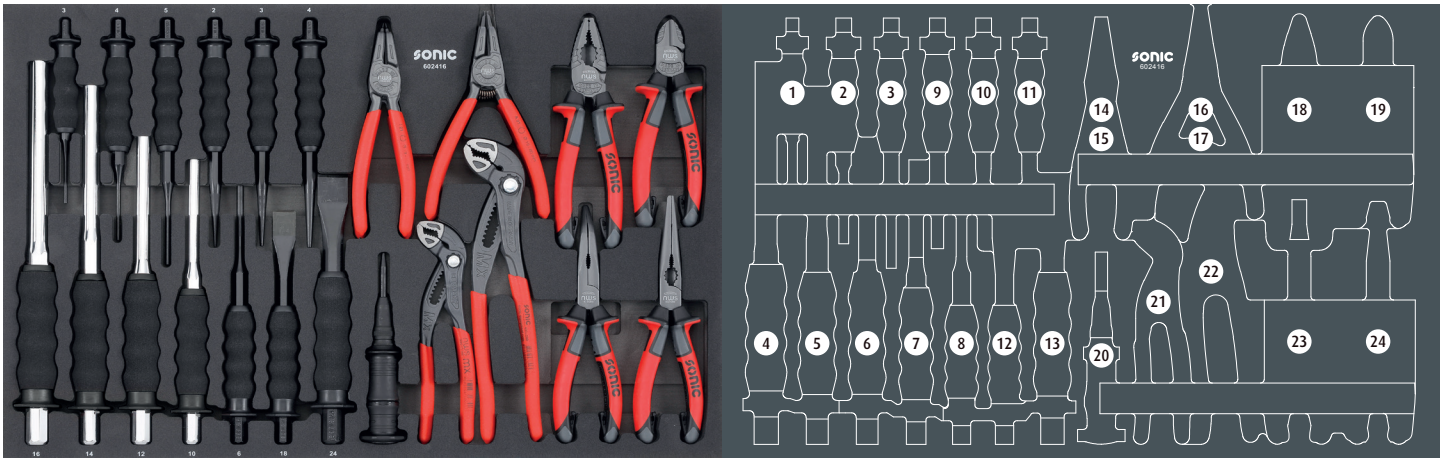

602416

	NO	Sonic NO	Size	Length	Q'ty
	1	4533150	3mm	150mm	
	2	4534180	4mm	180mm	
	3	4535200	5mm	200mm	
	4	45316310	16mm	310mm	
	5	45314290	14mm	290mm	
	6	45312250	12mm	250mm	
	7	45310230	10mm	230mm	
	8	4536210	6mm	210mm	
	9	4552185	2mm	185mm	
	10	4553185	3mm	185mm	
	11	4554185	4mm	185mm	
	12	45118190	18mm	190mm	
	13	45124220	24mm	220mm	
	14	43612		178mm	
	15	43614		167mm	
	16	43611		178mm	
	17	43613		167mm	
	18	4311175	7"	190mm	
	19	4341175	7"	170mm	
	20	45602		155mm	
	21	4352180	7"	180mm	
	22	4352250	10"	250mm	
	23	4331200	8"	195mm	
	24	4321200	8"	200mm	

*The inventory order list can also be found on our website under downloads at the specific article.