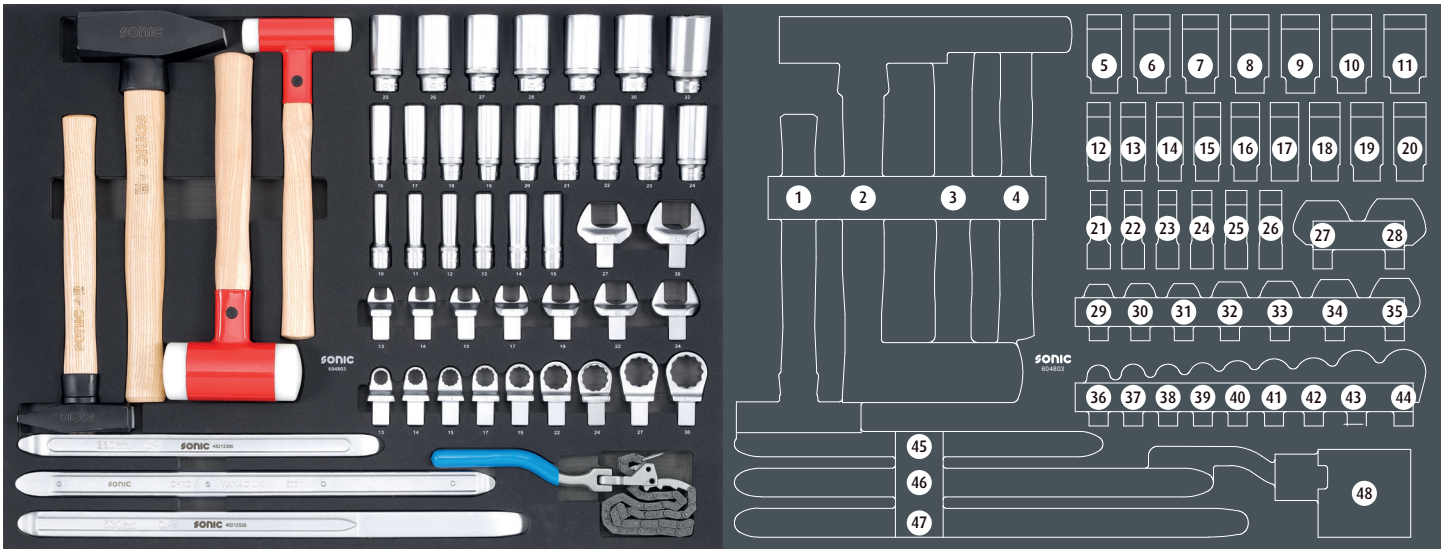

INVENTORY ORDER LIST

	N0	Sonic N0	Size	Length	Q'ty
	1	4652060	60mm	265mm	
	2	4640600	600GR	330mm	
	3	4642000	2000GR	400mm	
	4	4652035	35mm	335mm	
	5	2387725	25mm	77mm	
	6	2387726	26mm	77mm	
	7	2387727	27mm	77mm	
	8	2387728	28mm	77mm	
	9	2387729	29mm	77mm	
	10	2387730	30mm	77mm	
	11	2387732	32mm	77mm	
	12	2387716	16mm	77mm	
	13	2387717	17mm	77mm	
	14	2387718	18mm	77mm	
	15	2387719	19mm	77mm	
	16	2387720	20mm	77mm	
	17	2387721	21mm	77mm	
	18	2387722	22mm	77mm	
	19	2387723	23mm	77mm	
	20	2387724	24mm	77mm	
	21	2387710	10mm	77mm	
	22	2387711	11mm	77mm	
	23	2387712	12mm	77mm	
	24	2387713	13mm	77mm	
	25	2387714	14mm	77mm	
	26	2387715	15mm	77mm	
	27	73114127	27mm	69mm	
	28	73114130	30mm	71mm	
	29	73114113	13mm	58mm	
	30	73114114	14mm	58mm	
	31	73114115	15mm	58mm	
	32	73114117	17mm	60mm	
	33	73114119	19mm	61mm	
	34	73114122	22mm	62mm	
	35	73114124	24mm	63mm	

	N0	Sonic N0	Size	Length	Q'ty
	36	73114213	13mm	62mm	
	37	73114214	14mm	62mm	
	38	73114215	15mm	62mm	
	39	73114217	17mm	64mm	
	40	73114219	19mm	66mm	
	41	73114222	22mm	68mm	
	42	73114224	24mm	70mm	
	43	73114227	27mm	77mm	
	44	73114230	30mm	78mm	
	45	48212380		380mm	
	46	48222500		500mm	
	47	48212530		530mm	
	48	812008		260mm