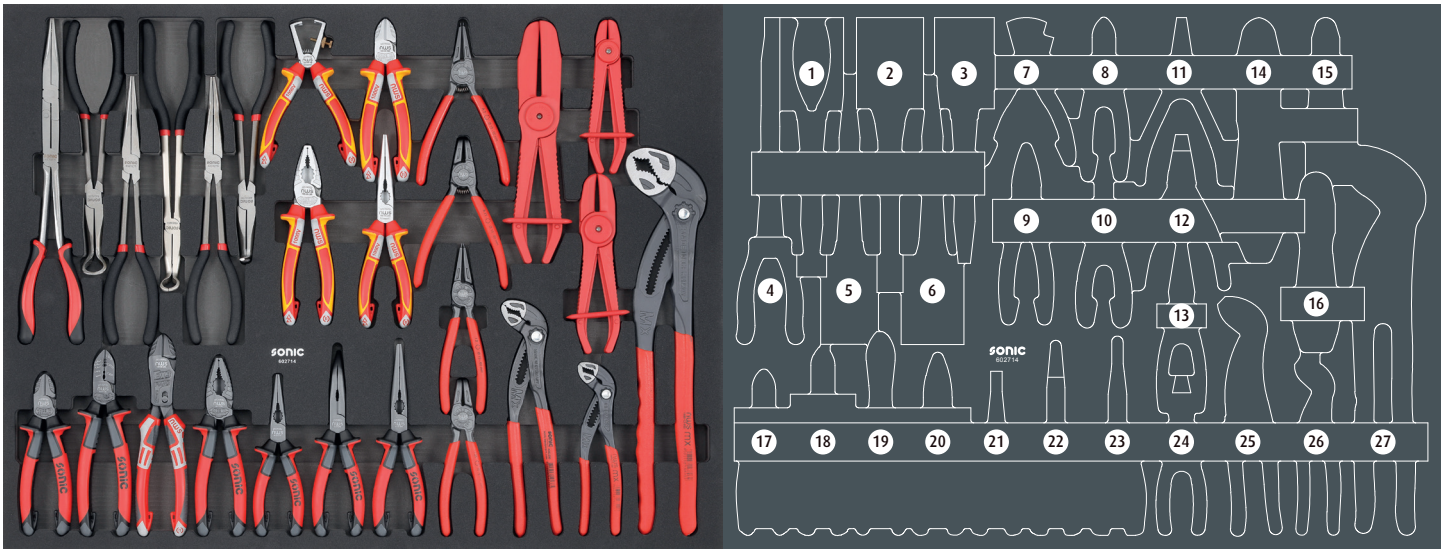

INVENTORY ORDER LIST

	N0	Sonic NO	Size	Length	Q'ty
	1	4393003	1"	295mm	
	2	4393002	1/2"	291mm	
	3	4333270	11"	257mm	
	4	4476006	13"	340mm	
	5	4323275	11"	284mm	
	6	4333275	11"	275mm	
	7	4472160	6"	160mm	
	8	4342160	6"	165mm	
	9	4312180	7"	185mm	
	10	4322200	8"	205mm	
	11	43611		178mm	
	12	43613		167mm	
	13	43612		178mm	
	14	600308-3	3/4" - 2.1/2"	253mm	
	15	600308-1	1/8" - 5/16"	155mm	
	16	600308-2	1/2" - 3/4"	185mm	
	17	4341175	7"	170mm	
	18	4341190	8"	195mm	
	19	4342200	8"	210mm	
	20	4311175	7"	190mm	
	21	4322160	6"	170mm	

	N0	Sonic NO	Size	Length	Q'ty
	22	4331200	8"	195mm	
	23	4321200	8"	200mm	
	24	43614		167mm	
	25	4352250	10"	250mm	
	26	4352180	7"	180mm	
	27	4352400	16"	400mm