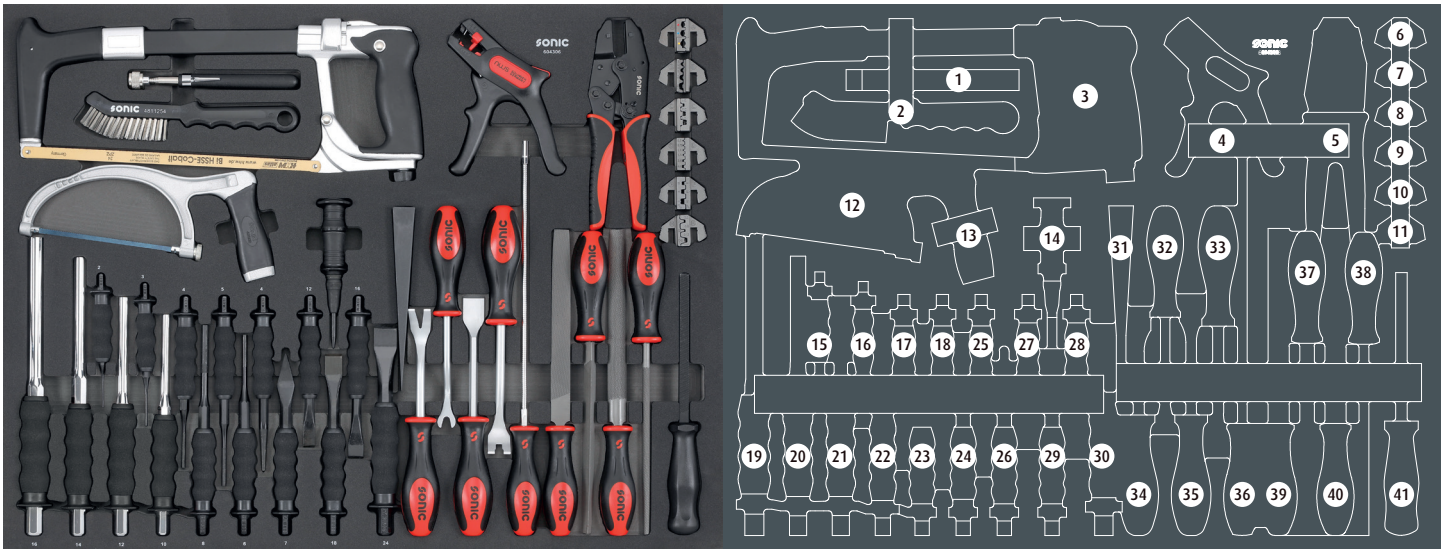

INVENTORY ORDER LIST

	N0	Sonic N0	Size	Length	Q'ty
	1	4820110		195-770mm	
	2	4811254		225mm	
	3	46601		415mm	
	4	4471180	0.5-4mm	180mm	
	5	81301		220mm	
	6	81302	JAW A	34mm	
	7	81303	JAW B	34mm	
	8	81304	JAW C	34mm	
	9	81305	JAW D	34mm	
	10	81306	JAW F	34mm	
	11	81307	JAW H	34mm	
	12	46603		153mm	
	13	46602		270mm	
	14	45602		155mm	
	15	4532140	2mm	140mm	
	16	4533150	3mm	150mm	
	17	4534180	4mm	180mm	
	18	4535200	5mm	200mm	
	19	45316310	16mm	310mm	
	20	45314290	14mm	290mm	
	21	45312250	12mm	250mm	
	22	45310230	10mm	230mm	
	23	4538220	8mm	220mm	
	24	4536210	6mm	210mm	

	N0	Sonic N0	Size	Length	Q'ty
	25	4564185	4mm	185mm	
	26	4527190	7mm	190mm	
	27	45112160	12mm	160mm	
	28	45116170	16mm	170mm	
	29	45118190	18mm	190mm	
	30	45124220	24mm	220mm	
	31	4821301	190X30mm	190mm	
	32	47907		239mm	
	33	47908		256mm	
	34	47902		234mm	
	35	47903		249mm	
	36	4820207		415mm	
	37	46914	8"	320mm	
	38	46913	8"	320mm	
	39	46911	8"	320mm	
	40	46912	8"	320mm	
	41	46905		270mm