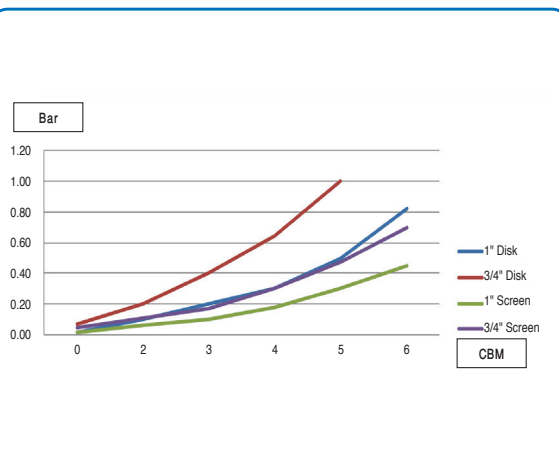

Swivel 2" Inox Screen Filter

Compact Swivel Filter 1 1/2"

Swivel 1" Disk Filter

3/4" - 1"

3/4"-1" SCREEN AND DISK EITAN FILTERS HEAD LOSS

SCREEN FILTER

Materials:
Body: P.P.
Screen: Stainless steel or Polyester.
Cup: P.P.
O-Rings: EPDM.

Eitan Manual Filters

Technical Specifications:

- Max. working pressure: 10 bar (145 psi).
- Threads: B.S.P.T. or N.P.T.
- Available sizes: ¾" -2".
- Flow rates: 5-20 m³/h (22- 88 gpm).
- Filtration elements: Disc, Nylon / Stainless steel screen.

	Standard				Compact	
	¾"	1"	1½"	2"	1½"	2"
Flow Rate m3/h (gpm)	5 (22)	5 (22)	15(66)	20 (88)	15(66)	20 (88)
Screen Filter Area cm² (inch²)	140 (22)	140 (22)	552 (85)	670 (104)	420 (65)	420 (65)
Disk Filter area cm² (inch²)	180 (28)	180 (28)	385 (60)	488 (75)	290 (45)	290 (45)
Nylon Screen Mesh Range	40-200	40-200				
Stainless Steel Mesh Range	80-200	80-200	80-200	80-200	80-200	80-200
Disk Mesh Range	80-140	80-140	80-140	80-140	80-140	80-140