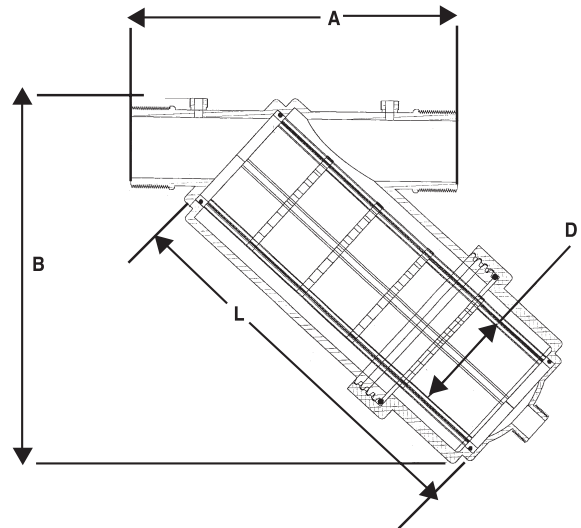

Physical Dimensions

size	standard								compact			
	3/4"		1"		1 1/2"		2		1 1/2"		2	
	mm	inch	mm	inch	mm	inch	mm	inch	mm	inch	mm	inch
a	121	4.8	121	4.8	257	10.3	257	10.3	257	10.3	257	10.3
B	160	6.4	160	6.4	240	9.6	270	10.8	220	8.8	220	8.8
L	153	6.1	153	6.1	220	8.8	265	10.6	170	6.8	170	6.8
D	31	1.2	31	1.2	80	3.2	80	3.2	80	3.2	80	3.2

Weight

size	standard				compact	
	3/4"	1"	1 1/2"	2	1 1/2"	2
Kg	0.3	0.3	1.3	1.5	1.1	1.25
Lbs.	0.7	0.7	2.9	3.3	2.4	2.8

Filter elements:

In order to respond to market various needs Tavlit offers two types of filter elements for the Eitan filters:

Screen: Nylon or Stainless steel.

Discs: Grooved plastic discs stacked together on a spine.

Element Type and Mesh Color Code

Mesh/Micron	40/425	80/200	120/120	140/105	155/90	200/70
Polyester screen	Dark Blue	Blue	Red		Green	Violet
Stainless steel screen		Blue	Red		Green	Violet
Disk	Blue	Yellow	Red	Black		

Mesh count per Square inch.

Micron in approximate values may vary between element types.

On Line Filter

Specially designed connector for:

ON LINE FILTER FEMALE/BARB ADAPTOR		
	Cat. No.	Size
	FA1234F	12X3/4F
	FA1634F	16X3/4F
	FA2034F	20X3/4F

Inox screen 60 mesh

M/F SWIVEL FILTER		
	Cat. No.	Size
	FSFM34	3/4"X3/4"

Inox screen 60 mesh