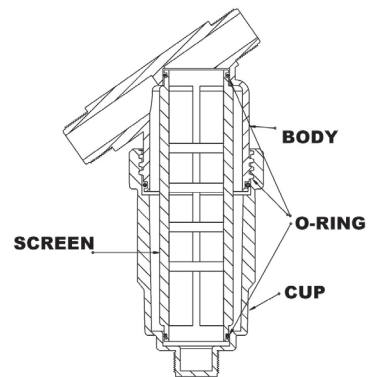

Swivel 2" Inox Screen Filter

Compact Swivel Filter 1 1/2"

Swivel 1" Disk Filter

3/4" - 1"

3/4"-1" SCREEN AND DISK EITAN FILTERS HEAD LOSS

SCREEN FILTER

Materials:
Body: P.P.
Screen: Stainless steel or Polyester.
Cup: P.P.
O-Rings: EPDM.

Eitan Manual Filters

Technical Specifications:

- Max. working pressure: 10 bar (145 psi).
- Threads: B.S.P.T. or N.P.T.
- Available sizes: ¾" -2".
- Flow rates: 5-20 m³/h (22- 88 gpm).
- Filtration elements: Disc, Nylon / Stainless steel screen.