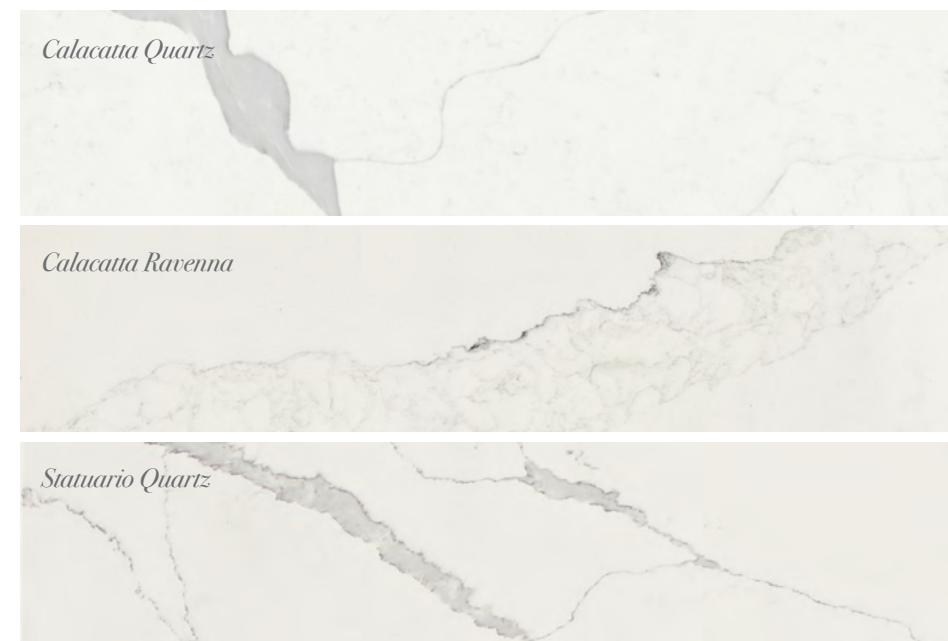

ALL COLORS

<i>Brilliant White</i> SEQBRLWHTSLAB Size: 63"x126"	<i>Paradise White</i> SEQPARWHTSLAB Size: 63"x126"	<i>Naxos White</i> SEQNAXWHTSLAB Size: 65"x130"	<i>Calacatta Quartz</i> SEQCALQTZSLAB Size: 63"x126" Bookmatched A & B	<i>Calacatta Ravenna</i> SEQCALRAVSLAB Size: 63"x126" Bookmatched A & B	<i>Statuario Quartz</i> SEQSTAQTZSLAB Size: 63"x126" Bookmatched A & B
<i>Bianco Venatino</i> SEQBIAVENSLAB Size: 63"x126"	<i>Carrara White</i> SEQCARWHTSLAB Size: 65"x130"	<i>Classic White</i> SEQCLSWHTSLAB Size: 63"x126"	<i>Snow White</i> SEQSNOWHTSLAB Size: 63"x126"	<i>Sparkle White</i> SEQSPKWHTSLAB Size: 63"x126"	<i>Adobe White</i> SEQADOWHTSLAB Size: 63"x126"
<i>Tallavida</i> SEQTALVIDSLAB Size: 65"x130"	<i>Horizon</i> SEQHORZONSLAB Size: 63"x126"	<i>Parchment</i> SEQPARMNTSLAB Size: 63"x126"	<i>Cascade Cream</i> SEQCASCRLSLAB Size: 65"x130"	<i>Antique Beige</i> SEQANTBGESLAB Size: 65"x130"	<i>Sahara Coast</i> SEQSAHCOASLAB Size: 63"x126"
<i>Cameo White</i> SEQCAMWHTSLAB Size: 63"x126"	<i>Boston Shores</i> SEQBOSSHOSLAB Size: 63"x126"	<i>Berkshire Taupe</i> SEQBERTAUSLAB Size: 65"x130"	<i>Scotland Tweed</i> SEQSCOTWDSLAB Size: 65"x130"	<i>Brooklyn Brown</i> SEQBROBRNSLAB Size: 65"x130"	<i>Splendor Grey</i> SEQSPLGRYSLAB Size: 63"x126"
<i>Cape Cod Grey</i> SEQCAPGRYSLAB Size: 63"x126"	<i>Monterey Grey</i> SEQMONGRYSLAB Size: 65"x130"	<i>Thunder Cloud</i> SEQTHUCLDSLAB Size: 65"x130"	<i>Old Town Grey</i> SEQOLDGRYSLAB Size: 63"x126"	<i>Charcoal</i> SEQCHACOLSLAB Size: 63"x126"	<i>Night Shadow</i> SEQNIGSHASLAB Size: 65"x130"
<i>Jefferson Tan</i> SEQJEFTANSLAB Size: 63"x126"	<i>Lagos Azul</i> SEQLAGAZLSLAB Size: 65"x130"	<i>Brown Lefan</i> SEQBRNLEFSLAB Size: 65"x130"	<i>Silver Star Black</i> SEQSILBLKSLAB Size: 63"x126"	<i>Pure Black</i> SEQPURBLKSLAB Size: 63"x126"	<i>Bling Red</i> SEQBLGREDSLAB* Size: 63"x126"

All products are available in 2 cm and 3cm Polished
*Bling Red available in 3cm by Special Order only