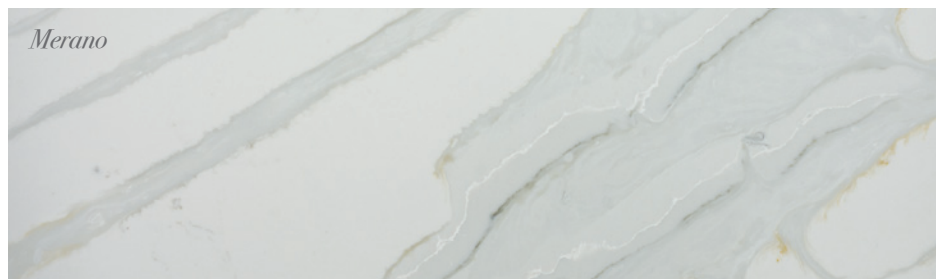

Calacatta Quartz

Calacatta Ravenna

Statuario Quartz

Merano

calacatta
QUARTZ

Showcasing extravagance,
natural beauty, and class

ALL COLORS

Brilliant White
SEQBRLWHTSLAB
Size: 63"x126"