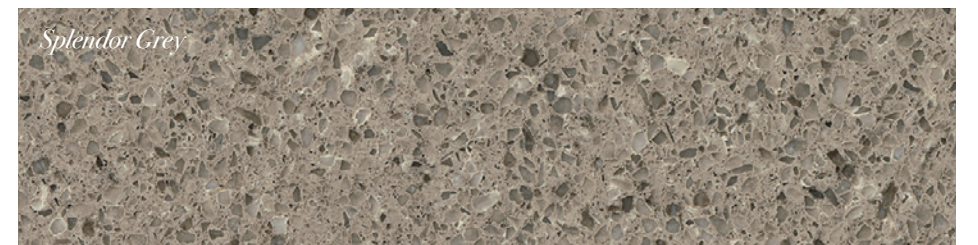

ESSENTIAL *collection*

With hues that are essential to everyday life, this collection will liven your space with creativity and grandeur.

Paradise White

Sahara Coast

Jefferson Tan

Splendor Grey

Charcoal

MODERATE *collection*

Offering the best of both worlds, this collection is a brilliant stance between fundamental colors and luxurious style.

Brilliant White

Sparkle White

Scotland Tweed

Thunder Cloud

Old Town Grey

Night Shadow

Silver Star Black