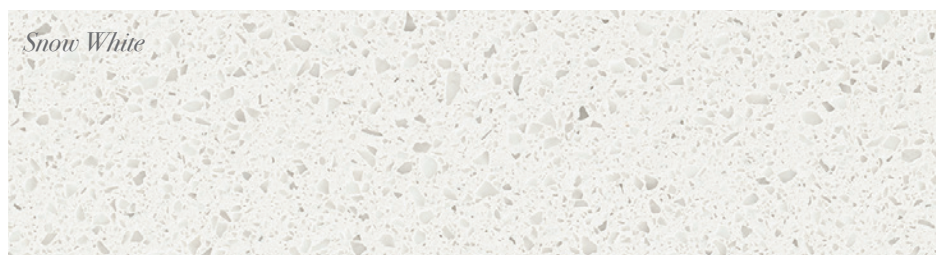

FUNDAMENTAL *collection*

This collection offers neutral colors that achieve a calm and sophisticated environment.

---

classic
WHITE

Freshen up any space with a timeless, eloquent white