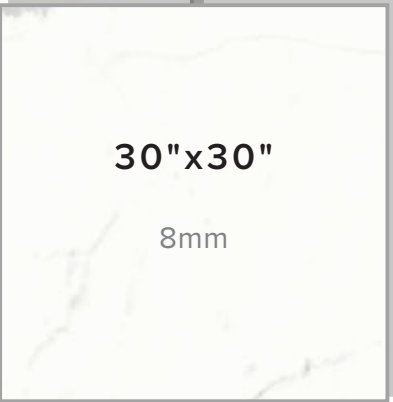

SIZES & THICKNESS

Available in 7 sizes:

- 127"x60" in 2cm
- 120"x60" in 6mm
- 60"x60" in 6mm*
- 60"x30" in 6mm*
- 48"x48" in 8mm
- 30"x30" in 8mm
- 30"x15" in 6mm*

*60"x60" 6mm, 60"x30" 8mm and 30"x15" 6mm Sizes are Special Order Only.