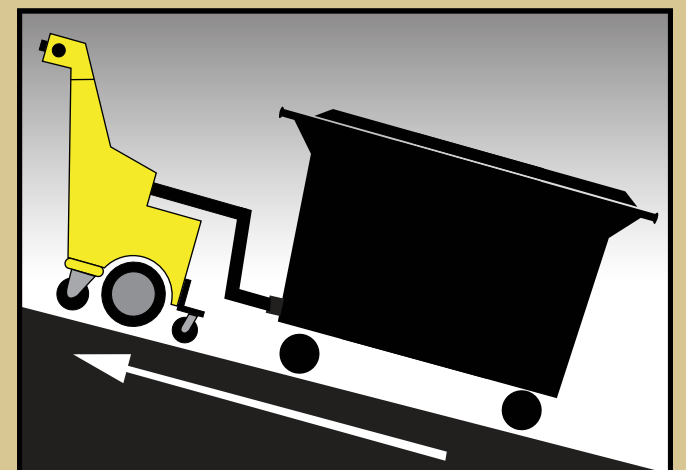

### BIG STUFF CADDY LITE

Bolt on receiver & pin for connecting to any trash container

Insert tube on the front of the Big Stuff Caddy attaches to the bottom of the dumpster.

Custom receivers provided for quick and easy connection to containers.