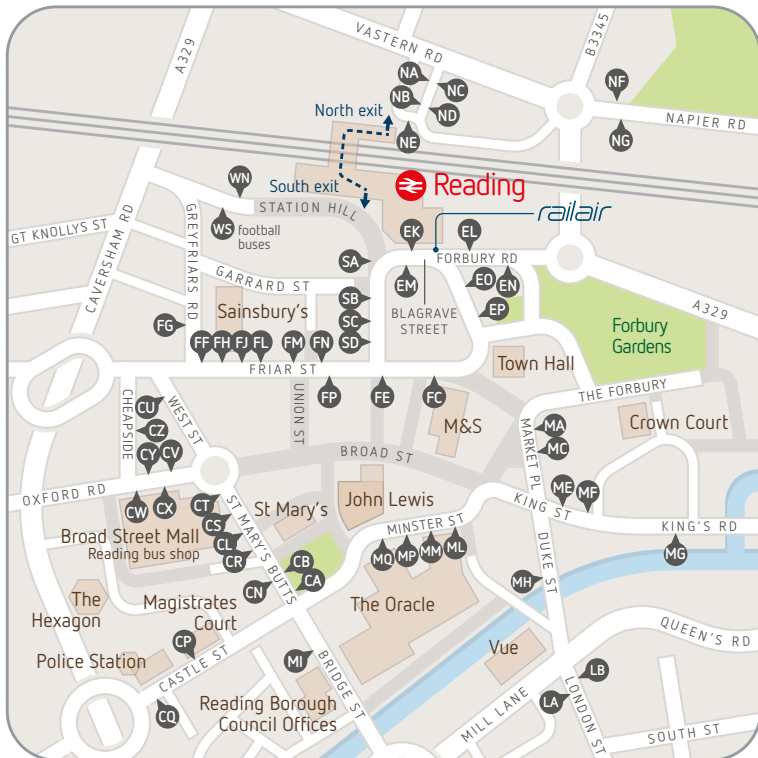

where to catch your bus in Central Reading

route	towards	stops at
jet black 1	Theale/Thatcham/Newbury	EP FP CA CQ
lime 2 2a	Burghfield/Mortimer/Tadley	EP FP CA CQ
leopard 3	🏥 Royal Berks Hospital/ UoR/Shinfield/Arborfield/Wokingham	CR FM SA MA MF
leopard X3	Shinfield Park (direct)	EP FP
lion 4 X4	🚶 Reading College/ Winnersh/Wokingham/Bracknell	CT FN EO ME
emerald 5	Northumberland Avenue	MI CL CU SC MC
emerald 6 6a	Basingstoke Road /Tesco depot/Whitley Wood	MI CL CU SC MC
tiger 7	Spencers Wood/Riseley/Hartley Wintney/Fleet	SC MC LB
leopard 8	🏥 Royal Berks Hospital/ 🚶 UoR/TVSP/Shinfield/Spencers Wood	CR FM SA MA MF
leopard 9	🏥 Royal Berks Hospital/ 🚶 UoR/Whitley Wood/Shinfield/Spencers Wood	CR FM SA MA MF
ruby 10	Kennet Island	MI CS FM SD MC
bronze 11	Coley Park	MI CR FM EO MC
little oranges 19a 19c	🏥 Royal Berks Hospital/ 🚶 UoR/Earley (Silverdale Road)/Woodley	CR FM SA MA MF
little oranges 19b	🏥 Royal Berks Hospital/ 🚶 UoR/Beech Lane/Lower Earley	CR FM SA MA MF
orange 13 14	🚶 Reading College/Woodley Centre/Woodley	EM MF
sky blue 15 15a	Oxford Road/Dee Park/Tilehurst/IKEA	FE CX
sky blue 16	Oxford Road/Purley	FE CX
purple 17	🚶 Reading College/Wokingham Road (Three Tuns) Oxford Road/Tilehurst (Water Tower)	CY FN EO ME MG MM CN CW
claret 21 21a	🚶 University of Reading/Lower Earley	CR CU EK MA
pink 22	Caversham Centre/Caversham Heights	FJ EL NB
berry 23	Caversham Centre/Caversham Park/Emmer Green	FL EL
berry 24	Caversham Centre/Emmer Green/Caversham Park	FL EL NA
pink 25	Caversham Centre/Sonning Common/Peppard Common	FJ EL
yellow 26	Southcote/Fords Farm/Beansheaf/Calcot (IKEA)	EK FP CA CQ
little berries 29	Lower Caversham	FJ EL
royal blue 33	Tilehurst/Turnhams Farm	FE CB CQ
buzz 42	Kenavon Drive	FN EO MF
greenwave 50	Rivermead Leisure Centre	EN MP CS FG
park & ride 500	Green Park/ 🚶 Madejski Stadium	MI CS SD MC
park & ride 600	Winnersh Triangle park & ride	MQ CS FM EO MC
stadium buses F1	RIBP/Mereok park & ride	MI CS SD MC
	🚶 Madejski Stadium (football matchdays only)	WS
	🚶 Heathrow Airport	Reading Station