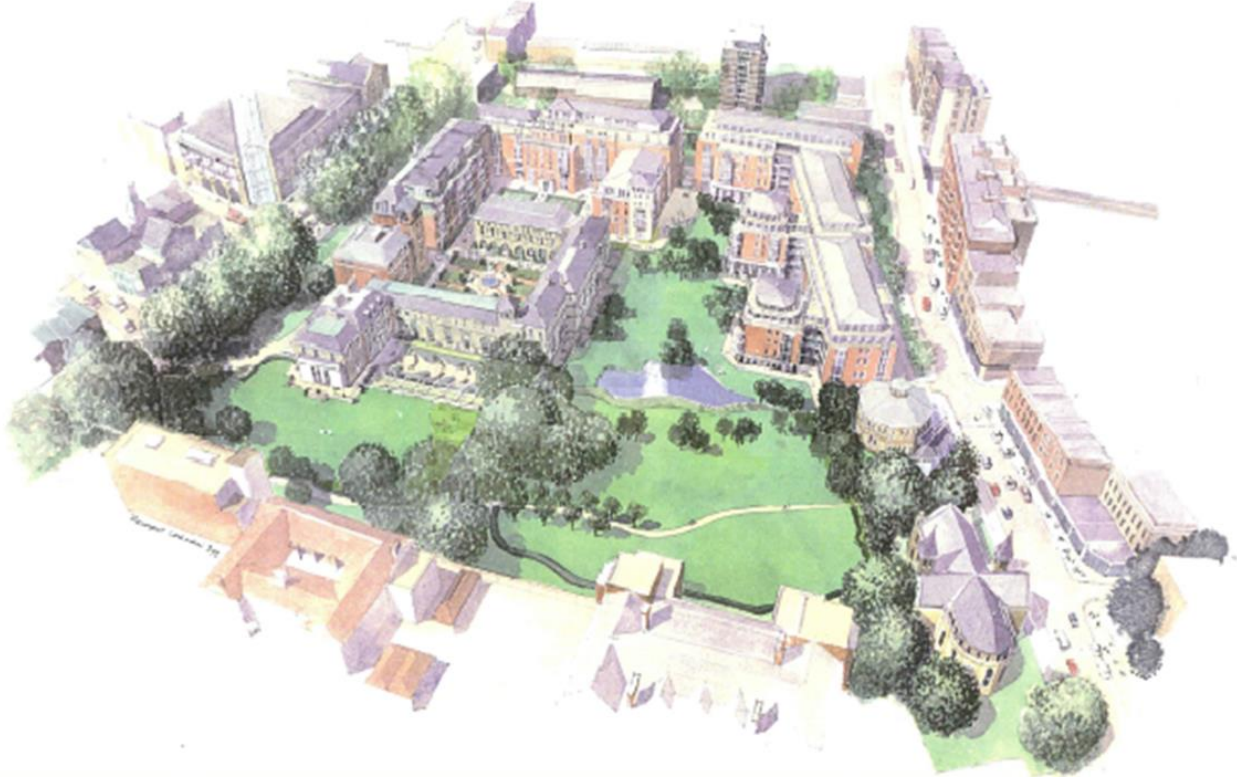

## **Kings Chelsea Estates - Weekly Notice 4**

### **Planned Works 11<sup>th</sup> September 2023**

**Blore House:**

- Further exploratory works removing cladding panels

**Benham House:**

- Scaffolding installation works – in progress
- Garden removal works on West Elevation (back entrance)