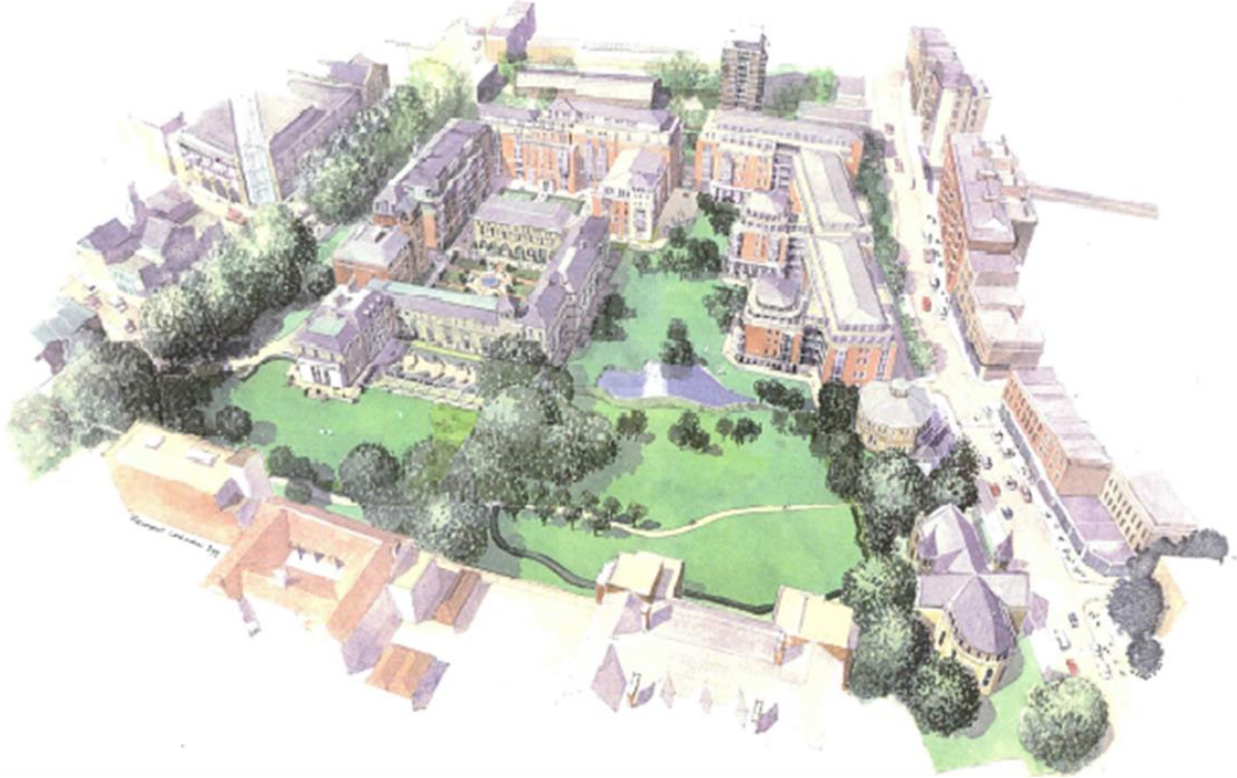

GUILDMORE FACADES & CLADDING LTD

61 Widmore Road • Bromley • BR1 3AA

T 02083135050

www.guildmore.com

GUILDMORE

FACADES AND CLADDING

Kings Chelsea Estates - Weekly Notice 7

Planned Works 9th October 2023

Blore House:

- Cladding contractor – commencing cladding works - Exposure investigation works on Flats 21, 23, and 25

Benham House:

- Scaffolding installation works – in progress, 80% completed
- Cladding contractor – commencing cladding works - Exposure investigation works on Flat 35, Level 5