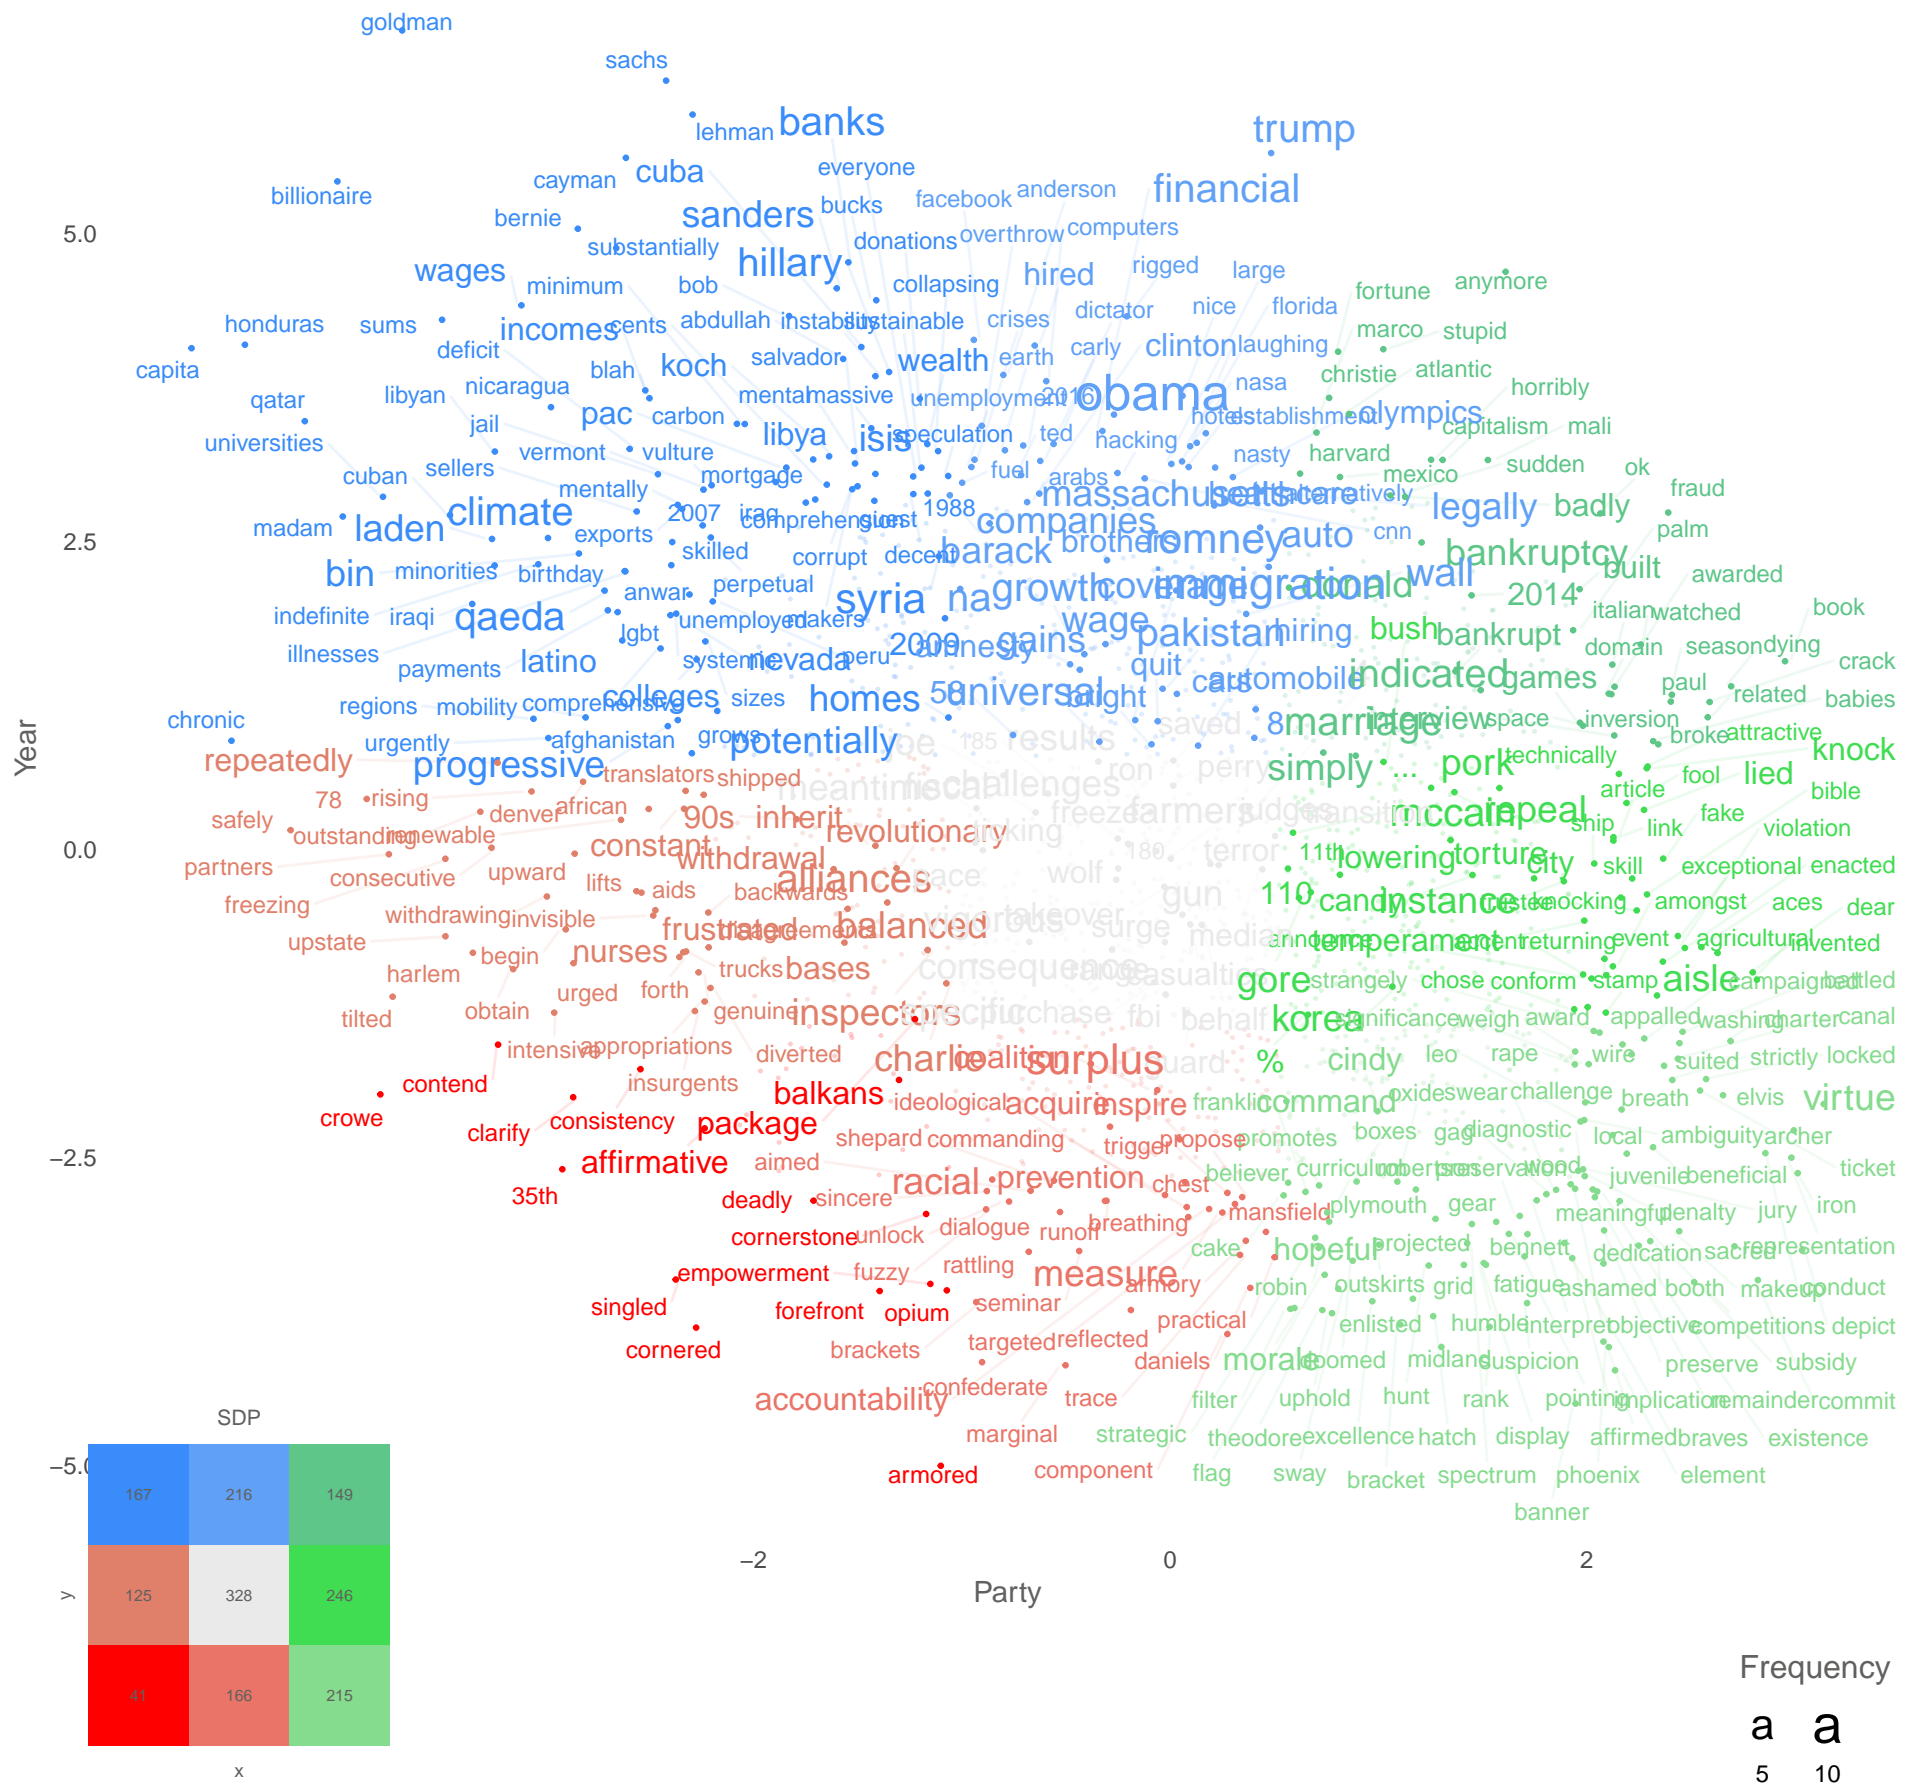

Supervised Dimension Projection

Frequency
a a
5 10