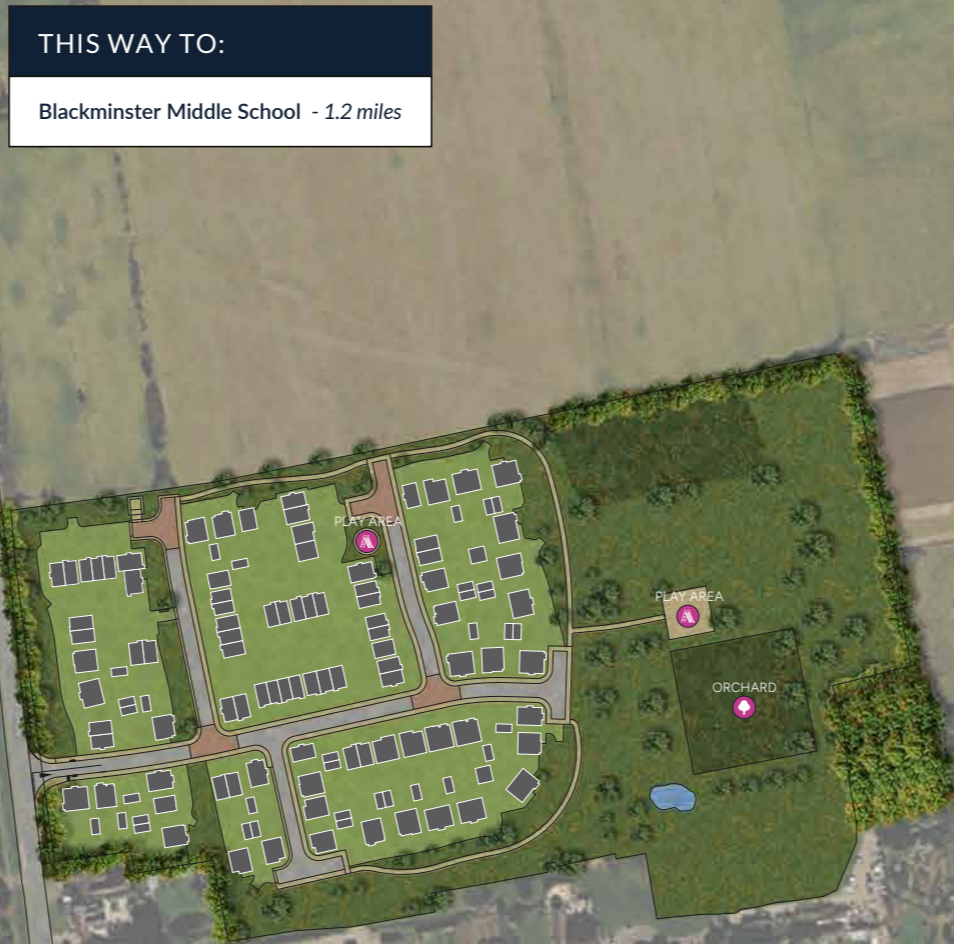

**BADSEY MEADOWS
BADSEY**

📍 WR11 7TW

THIS WAY TO:
Blackminster Middle School - 1.2 miles

THIS WAY TO:
Badsey High Street - 0.7 miles

THIS WAY TO:
Badsey First School - 0.9 miles

THIS WAY TO:
Evesham Train Station - 4.4 miles

ROUND OF GRAS PUB

BRETORTON ROAD