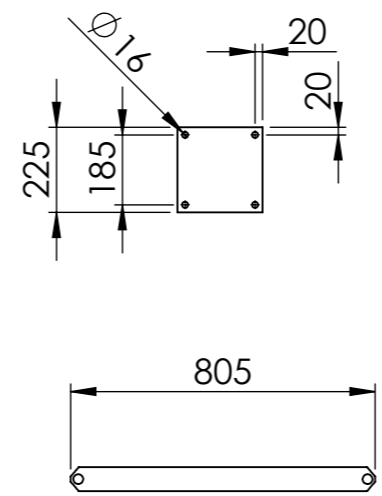

# Delta columns protector 500mm

## DFFS-C2-600

ITEM NO.	PART NUMBER	DESCRIPTION	QTY.
1	DFFS-M-W90	Corner post	4
2	DFFS-H805	Standard beam set 805 mm	4

DESIGNER: Christian Poulsen	DATE: 04/05/2018	SCALE: 1:20	SIZE: A3
LAST SAVED BY: christian	LAST SAVED DATE: 19/02/2019		
 <b>PERFORMANCE IN MIRRORS</b> <small>All rights strictly reserved. Reproduction or issue to third parties in any form whatever, is not permitted without written authority from the proprietor</small>	RAW MATERIAL:		
	TOLERANCES:		
	MATERIAL:		
	COLOR:		
	DRAWING NO.: DFFS-C2-600		
TITLE: Delta columns protector 500mm			SHEET 1 OF 1

All dimensions are in mm unless otherwise specified