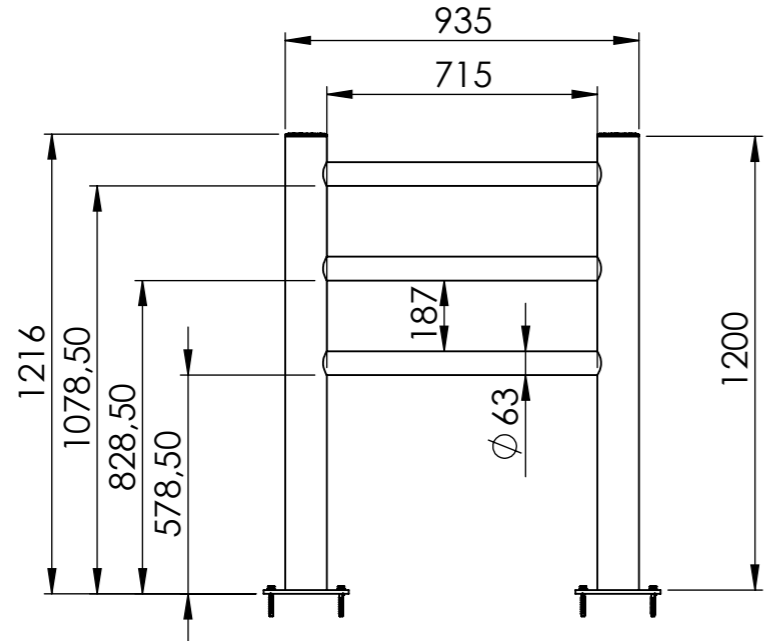

# Delta columns protector 500mm

## DFFS-C2-600

ITEM NO.	PART NUMBER	DESCRIPTION	QTY.
1	DFFS-M-W90	Corner post	4
2	DFFS-H805	Standard beam set 805 mm	4

DESIGNER: Christian Poulsen	DATE: 04/05/2018	SCALE: 1:20	SIZE: A3
LAST SAVED BY: christian	LAST SAVED DATE: 19/02/2019		
 <b>PERFORMANCE IN MIRRORS</b> <small>All rights strictly reserved. Reproduction or issue to third parties in any form whatever, is not permitted without written authority from the proprietor</small>	RAW MATERIAL:		
	TOLERANCES:		
	MATERIAL:		
	COLOR:		
	DRAWING NO.: DFFS-C2-600		
TITLE: Delta columns protector 500mm			SHEET 1 OF 1

All dimensions are in mm unless otherwise specified