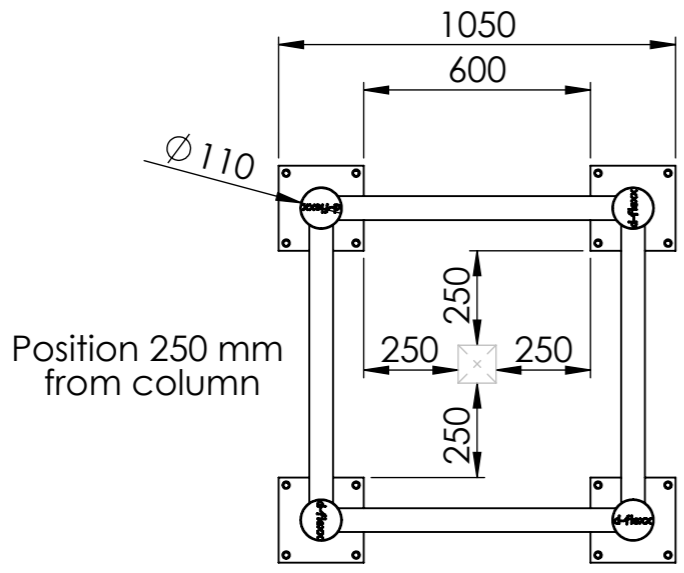

# Delta columns protector 500mm

## DFFS-C2-600

ITEM NO.	PART NUMBER	DESCRIPTION	QTY.
1	DFFS-M-W90	Corner post	4
2	DFFS-H805	Standard beam set 805 mm	4

DESIGNER: Christian Poulsen	DATE: 04/05/2018	SCALE: 1:20	SIZE: A3
LAST SAVED BY: christian	LAST SAVED DATE: 19/02/2019		
 <b>PERFORMANCE IN MIRRORS</b> <small>All rights strictly reserved. Reproduction or issue to third parties in any form whatever, is not permitted without written authority from the proprietor</small>	RAW MATERIAL:		
	TOLERANCES:		
	MATERIAL:		
	COLOR:		
	DRAWING NO.: DFFS-C2-600		
TITLE: Delta columns protector 500mm			SHEET 1 OF 1

All dimensions are in mm unless otherwise specified