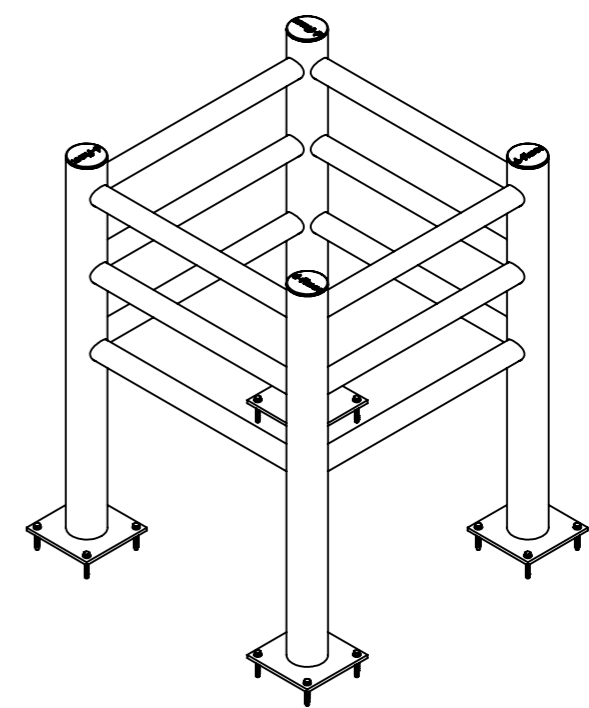

# Delta columns protector 500mm

## DFFS-C2-600

ITEM NO.	PART NUMBER	DESCRIPTION	QTY.
1	DFFS-M-W90	Corner post	4
2	DFFS-H805	Standard beam set 805 mm	4

DESIGNER: Christian Poulsen	DATE: 04/05/2018	SCALE: 1:20	SIZE: A3
LAST SAVED BY: christian	LAST SAVED DATE: 19/02/2019		
 <b>PERFORMANCE IN MIRRORS</b> <small>All rights strictly reserved. Reproduction or issue to third parties in any form whatever, is not permitted without written authority from the proprietor</small>	RAW MATERIAL:		
	TOLERANCES:		
	MATERIAL:		
	COLOR:		
	DRAWING NO.: DFFS-C2-600		
TITLE: Delta columns protector 500mm			SHEET 1 OF 1

All dimensions are in mm unless otherwise specified