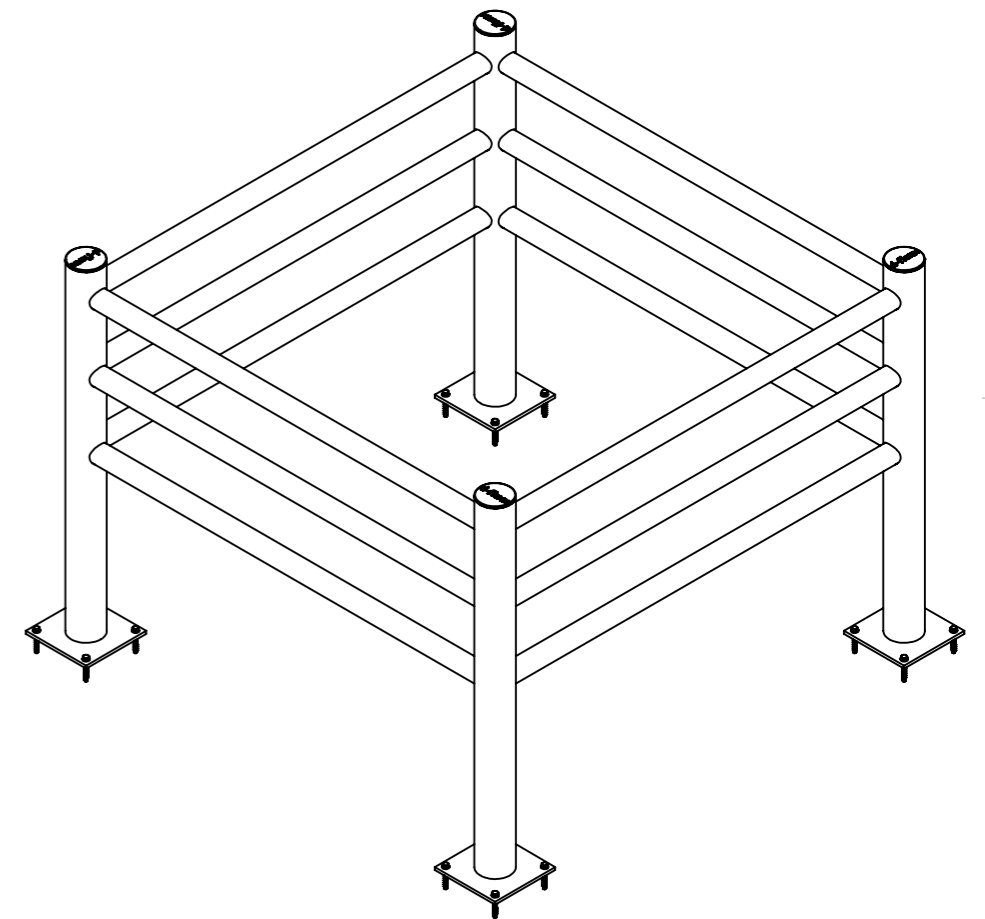

# Delta columns protector 1305mm

## DFFS-C4-1305

Position 250 mm from column

ITEM NO.	PART NUMBER	DESCRIPTION	QTY.
1	DFFS-M-W90	Corner post	4
2	DFFS-H1	Standard Beam 1510 mm	4

DESIGNER: Christian Poulsen	DATE: 04/05/2018	SCALE: 1:20	SIZE: A3
LAST SAVED BY: christian	LAST SAVED DATE: 18/02/2019		
 <b>PERFORMANCE IN MIRRORS</b> <small>All rights strictly reserved. Reproduction or issue to third parties in any form whatever, is not permitted without written authority from the proprietor</small>	RAW MATERIAL:		
	TOLERANCES:		
	MATERIAL:		
	COLOR:		
	DRAWING NO.: DFFS-C4-1305		
TITLE: Delta columns protector 1305mm			SHEET 1 OF 1

All dimensions are in mm unless otherwise specified