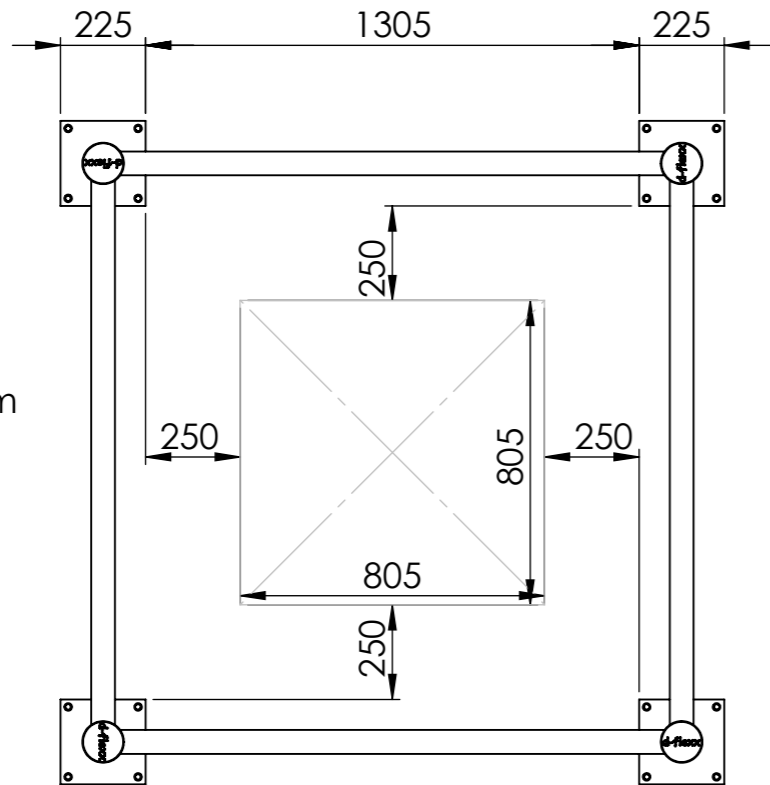

# Delta columns protector 1305mm

## DFFS-C4-1305

Position 250 mm from column

ITEM NO.	PART NUMBER	DESCRIPTION	QTY.
1	DFFS-M-W90	Corner post	4
2	DFFS-H1	Standard Beam 1510 mm	4

DESIGNER: Christian Poulsen	DATE: 04/05/2018	SCALE: 1:20	SIZE: A3
LAST SAVED BY: christian	LAST SAVED DATE: 18/02/2019		
 <b>PERFORMANCE IN MIRRORS</b> <small>All rights strictly reserved. Reproduction or issue to third parties in any form whatever, is not permitted without written authority from the proprietor</small>	RAW MATERIAL:		
	TOLERANCES:		
	MATERIAL:		
	COLOR:		
	DRAWING NO.: DFFS-C4-1305		
TITLE: Delta columns protector 1305mm			SHEET 1 OF 1

All dimensions are in mm unless otherwise specified