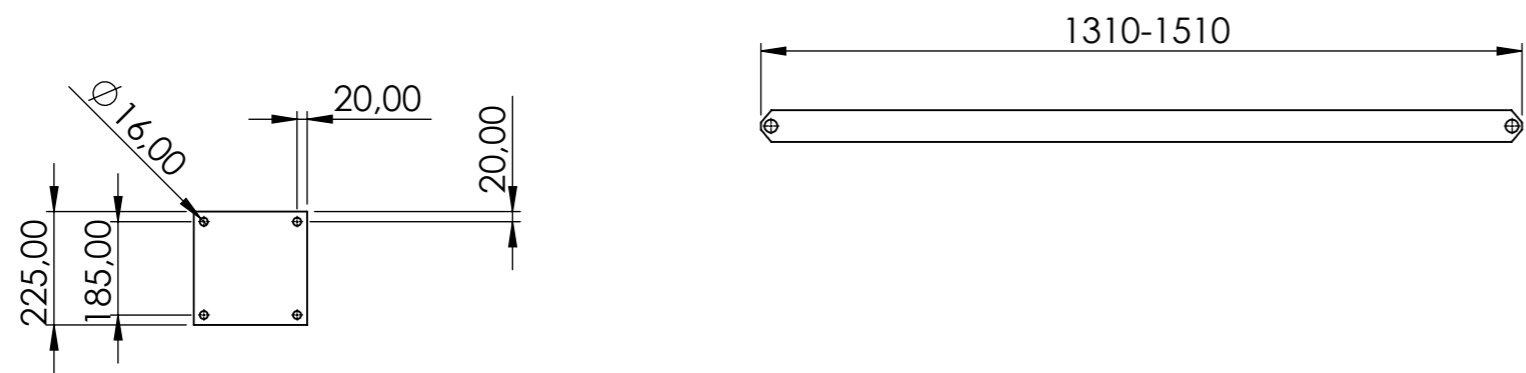

Delta 4 beam, 1200mm 72200

ITEM NO.	PART NUMBER	DESCRIPTION	QTY.
1	DFFS-H4I	Individual Beam 350-1510 mm	1
2	DFFS-H4	Standard Beam 1510 mm	1
3	DFFS-M-4E	End post - 4 Beams	1
4	DFFS-M-4M	Middle post - 4 Beams	1
5	DFFS-M-4W90	Corner post - 4 Beams	1
6	75001	Fischer Ultracut FBS II	1

DESIGNER: Christian Poulsen DATE: 18/09/2018 SCALE:1:15 SIZE:A3
LAST SAVED BY: christian LAST SAVED DATE:15/02/2019

RAW MATERIAL:
TOLERANCES:
MATERIAL: PE
COLOR: Black & Yellow
DRAWING NO.: 72200
TITLE: Delta 4 beam, 1200mm
SHEET 1 OF 1