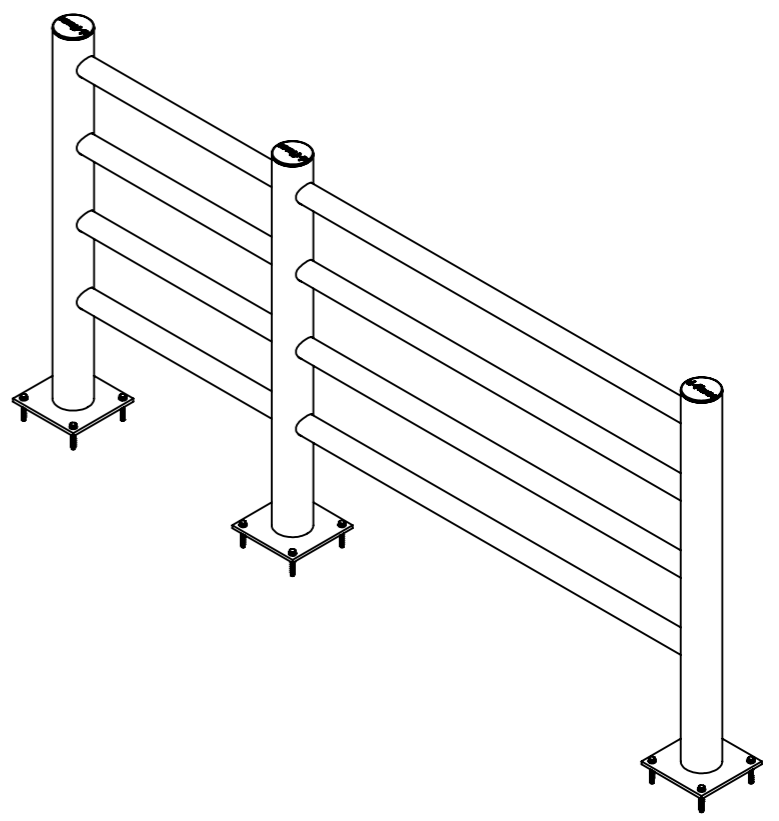

Delta 4 beam, 1200mm 72200

ITEM NO.	PART NUMBER	DESCRIPTION	QTY.
1	DFFS-H4I	Individual Beam 350-1510 mm	1
2	DFFS-H4	Standard Beam 1510 mm	1
3	DFFS-M-4E	End post - 4 Beams	1
4	DFFS-M-4M	Middle post - 4 Beams	1
5	DFFS-M-4W90	Corner post - 4 Beams	1
6	75001	Fischer Ultracut FBS II	1

DESIGNER: Christian Poulsen DATE: 18/09/2018 SCALE:1:15 SIZE:A3
LAST SAVED BY: christian LAST SAVED DATE:15/02/2019

RAW MATERIAL:
TOLERANCES:
MATERIAL: PE
COLOR: Black & Yellow
DRAWING NO.: 72200
TITLE: Delta 4 beam, 1200mm
SHEET 1 OF 1