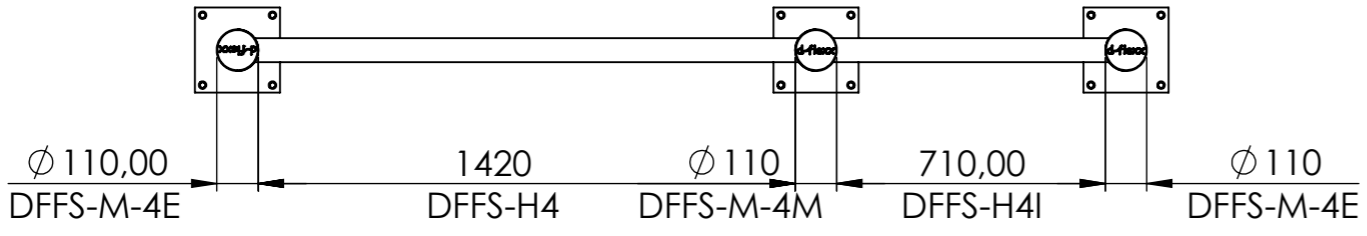

Delta 4 beam, 1200mm 72200

ITEM NO.	PART NUMBER	DESCRIPTION	QTY.
1	DFFS-H4I	Individual Beam 350-1510 mm	1
2	DFFS-H4	Standard Beam 1510 mm	1
3	DFFS-M-4E	End post - 4 Beams	1
4	DFFS-M-4M	Middle post - 4 Beams	1
5	DFFS-M-4W90	Corner post - 4 Beams	1
6	75001	Fischer Ultracut FBS II	1

DESIGNER: Christian Poulsen DATE: 18/09/2018 SCALE:1:15 SIZE:A3
LAST SAVED BY: christian LAST SAVED DATE:15/02/2019

RAW MATERIAL:
TOLERANCES:
MATERIAL: PE
COLOR: Black & Yellow
DRAWING NO.: 72200
TITLE: Delta 4 beam, 1200mm
SHEET 1 OF 1