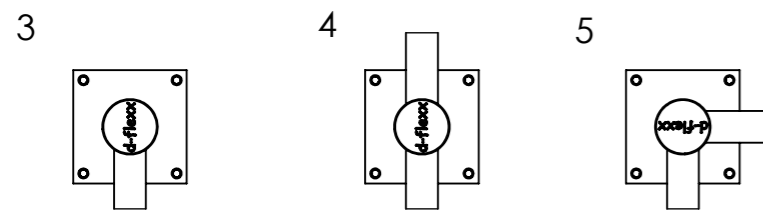

Delta 4 beam, 1200mm 72200

ITEM NO.	PART NUMBER	DESCRIPTION	QTY.
1	DFFS-H4I	Individual Beam 350-1510 mm	1
2	DFFS-H4	Standard Beam 1510 mm	1
3	DFFS-M-4E	End post - 4 Beams	1
4	DFFS-M-4M	Middle post - 4 Beams	1
5	DFFS-M-4W90	Corner post - 4 Beams	1
6	75001	Fischer Ultracut FBS II	1

DESIGNER: Christian Poulsen DATE: 18/09/2018 SCALE:1:15 SIZE:A3
LAST SAVED BY: christian LAST SAVED DATE:15/02/2019

RAW MATERIAL:
TOLERANCES:
MATERIAL: PE
COLOR: Black & Yellow
DRAWING NO.: 72200
TITLE: Delta 4 beam, 1200mm
SHEET 1 OF 1