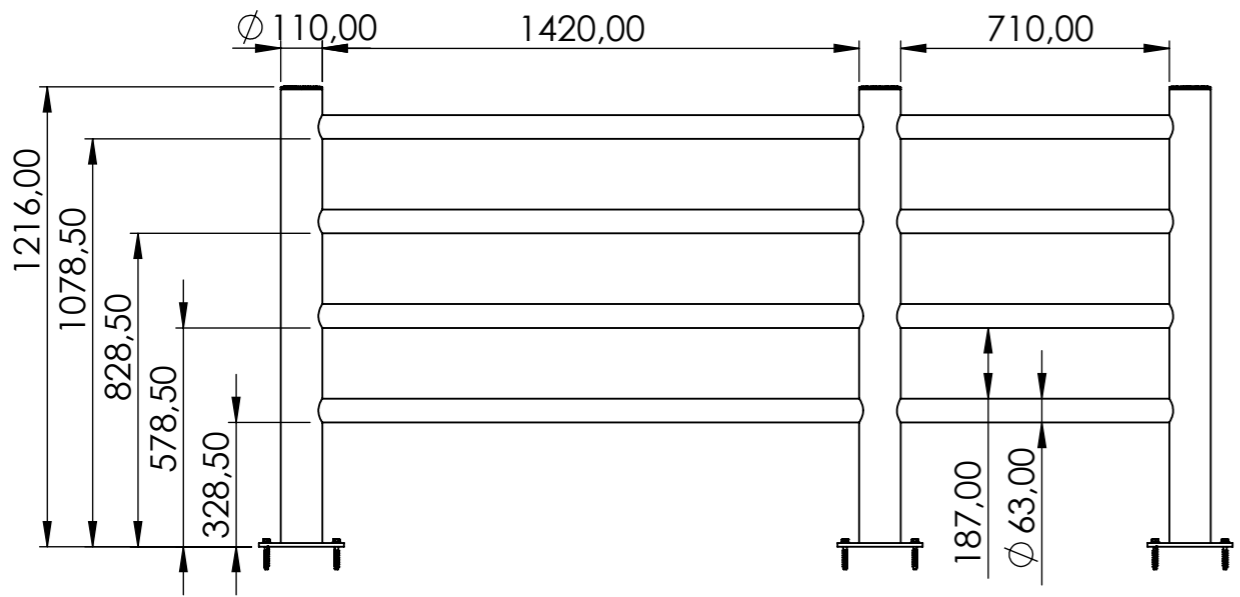

Delta 4 beam, 1200mm 72200

ITEM NO.	PART NUMBER	DESCRIPTION	QTY.
1	DFFS-H4I	Individual Beam 350-1510 mm	1
2	DFFS-H4	Standard Beam 1510 mm	1
3	DFFS-M-4E	End post - 4 Beams	1
4	DFFS-M-4M	Middle post - 4 Beams	1
5	DFFS-M-4W90	Corner post - 4 Beams	1
6	75001	Fischer Ultracut FBS II	1

DESIGNER: Christian Poulsen DATE: 18/09/2018 SCALE:1:15 SIZE:A3
LAST SAVED BY: christian LAST SAVED DATE:15/02/2019

RAW MATERIAL:
TOLERANCES:
MATERIAL: PE
COLOR: Black & Yellow
DRAWING NO.: 72200
TITLE: Delta 4 beam, 1200mm
SHEET 1 OF 1