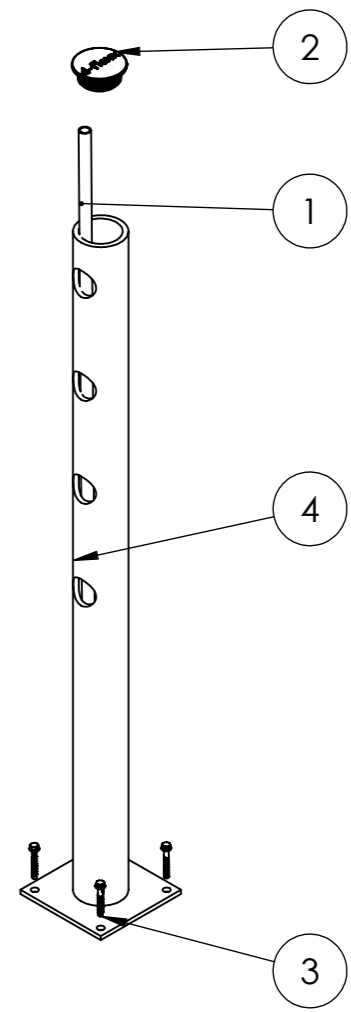

Delta End Post, 1600mm

DFFS-M1600-4E

ITEM NO.	PART NUMBER	DESCRIPTION	QTY.
1	901.03-1	Ø25x19x1550	1
2	76011	Ø110 Black cap	1
3	75001	Fischer Ultracut FBS II	4
4	72111	110x85x1600 mm	1

DESIGNER: Christian Poulsen
 LAST SAVED BY: christian

dancop
 PERFORMANCE IN MIRRORS

All rights strictly reserved. Reproduction or issue to third parties in any form whatever, is not permitted without written authority from the proprietor

DATE: 12/09/2018 SCALE:1:15 SIZE:A3
 LAST SAVED DATE:14/02/2019

RAW MATERIAL:
 TOLERANCES:
 MATERIAL:
 COLOR: Black
 DRAWING NO.: DFFS-M1600-4E
 TITLE: Delta End Post, 1600mm

SHEET 1 OF 1