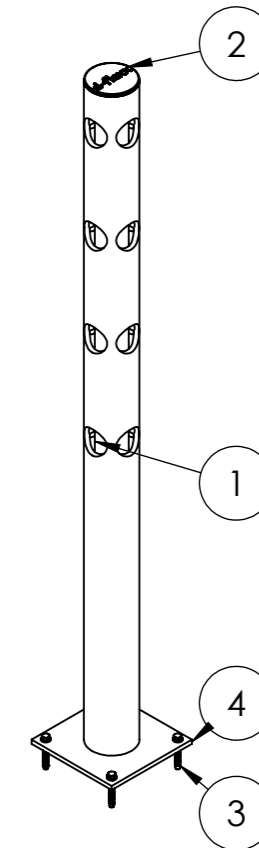

# Delta Cross Post, 1600mm

## DFFS-M1600-4K

ITEM NO.	PART NUMBER	DESCRIPTION	QTY.
1	901.03-1	Ø25x19x1550	4
2	76011	Ø110 Black cap	1
3	75001	Fischer Ultracut FBS II	4
4	72161	110x85x1600 mm	1

All dimensions are in mm unless otherwise specified

DESIGNER: Christian Poulsen	DATE: 19/09/2018 SCALE:1:15 SIZE:A3
LAST SAVED BY: christian	LAST SAVED DATE:12/02/2019
 <b>PERFORMANCE IN MIRRORS</b> <small>All rights strictly reserved. Reproduction or issue to third parties in any form whatever, is not permitted without written authority from the proprietor</small>	RAW MATERIAL:
	TOLERANCES:
	MATERIAL:
	COLOR: Black
DRAWING NO.: DFFS-M1600-4K	
TITLE: Delta Cross Post, 1600mm	
SHEET 1 OF 1	