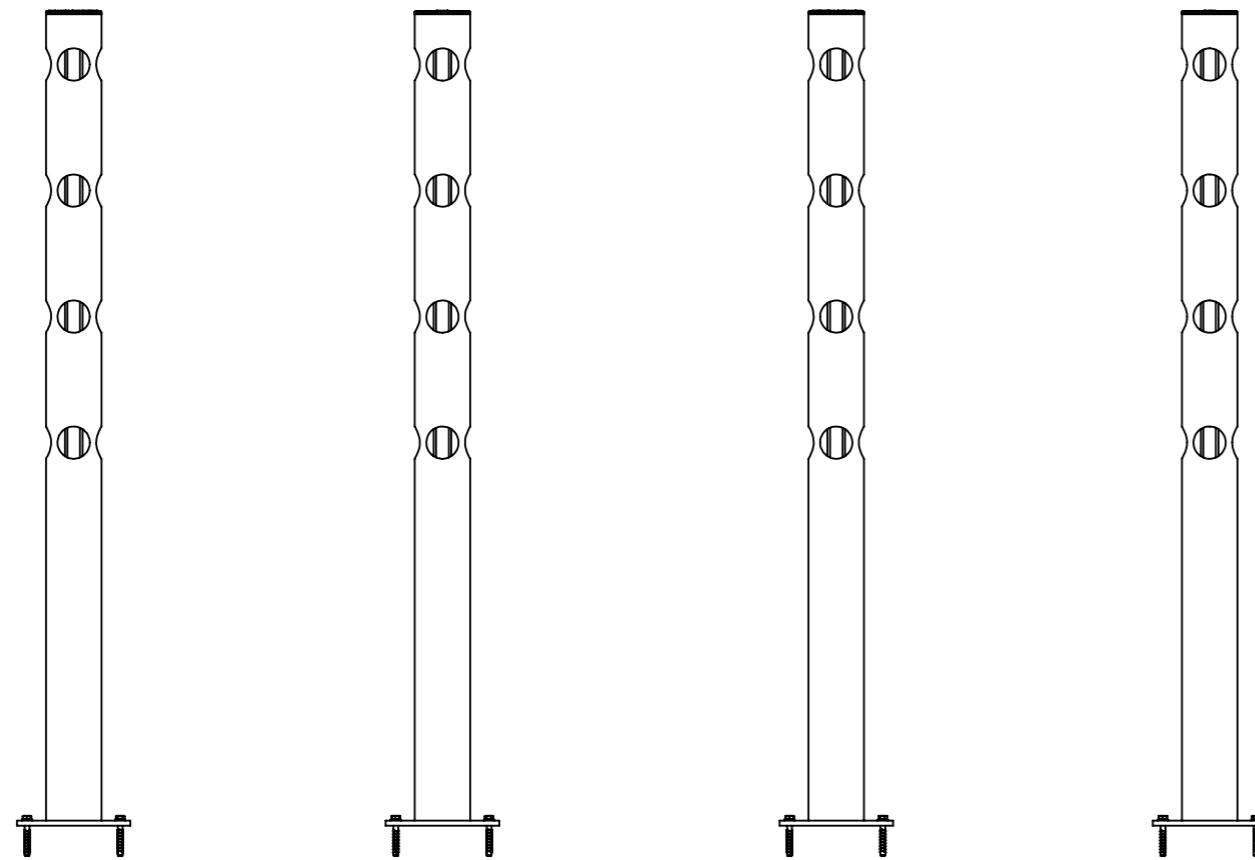

# Delta Cross Post, 1600mm

## DFFS-M1600-4K

ITEM NO.	PART NUMBER	DESCRIPTION	QTY.
1	901.03-1	Ø25x19x1550	4
2	76011	Ø110 Black cap	1
3	75001	Fischer Ultracut FBS II	4
4	72161	110x85x1600 mm	1

All dimensions are in mm unless otherwise specified

DESIGNER: Christian Poulsen	DATE: 19/09/2018 SCALE:1:15 SIZE:A3
LAST SAVED BY: christian	LAST SAVED DATE:12/02/2019
 <b>PERFORMANCE IN MIRRORS</b> <small>All rights strictly reserved. Reproduction or issue to third parties in any form whatever, is not permitted without written authority from the proprietor</small>	RAW MATERIAL:
	TOLERANCES:
	MATERIAL:
	COLOR: Black
DRAWING NO.: DFFS-M1600-4K	
TITLE: Delta Cross Post, 1600mm	
SHEET 1 OF 1	