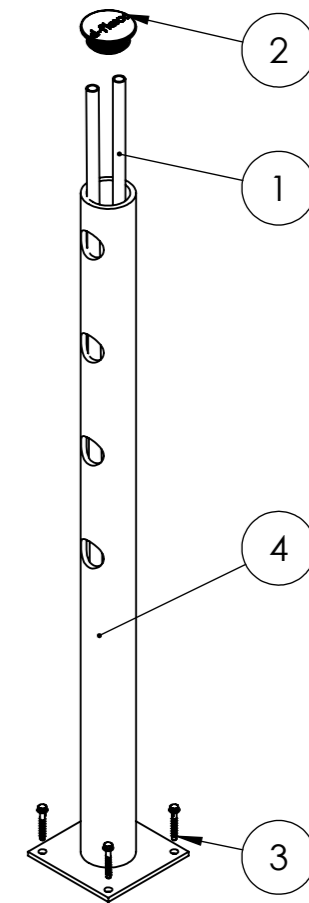

# Delta Middle Post, 1600mm

## DFFS-M1600-4M

ITEM NO.	PART NUMBER	DESCRIPTION	QTY.
1	901.03-1	Ø25x19x1550	2
2	76011	Ø110 Black cap	1
3	75001	Fischer Ultracut FBS II	4
4	72121	110x85x1600 with foot	1

DESIGNER: Christian Poulsen	DATE: 12/09/2018	SCALE: 1:15	SIZE: A3
LAST SAVED BY: christian	LAST SAVED DATE: 14/02/2019		
 <b>PERFORMANCE IN MIRRORS</b> <small>All rights strictly reserved. Reproduction or issue to third parties in any form whatever, is not permitted without written authority from the proprietor</small>	RAW MATERIAL:		
	TOLERANCES:		
	MATERIAL:		
	COLOR: Black		
	DRAWING NO.: DFFS-M1600-4M		
TITLE: Delta Middle Post, 1600mm			SHEET 1 OF 1

All dimensions are in mm unless otherwise specified