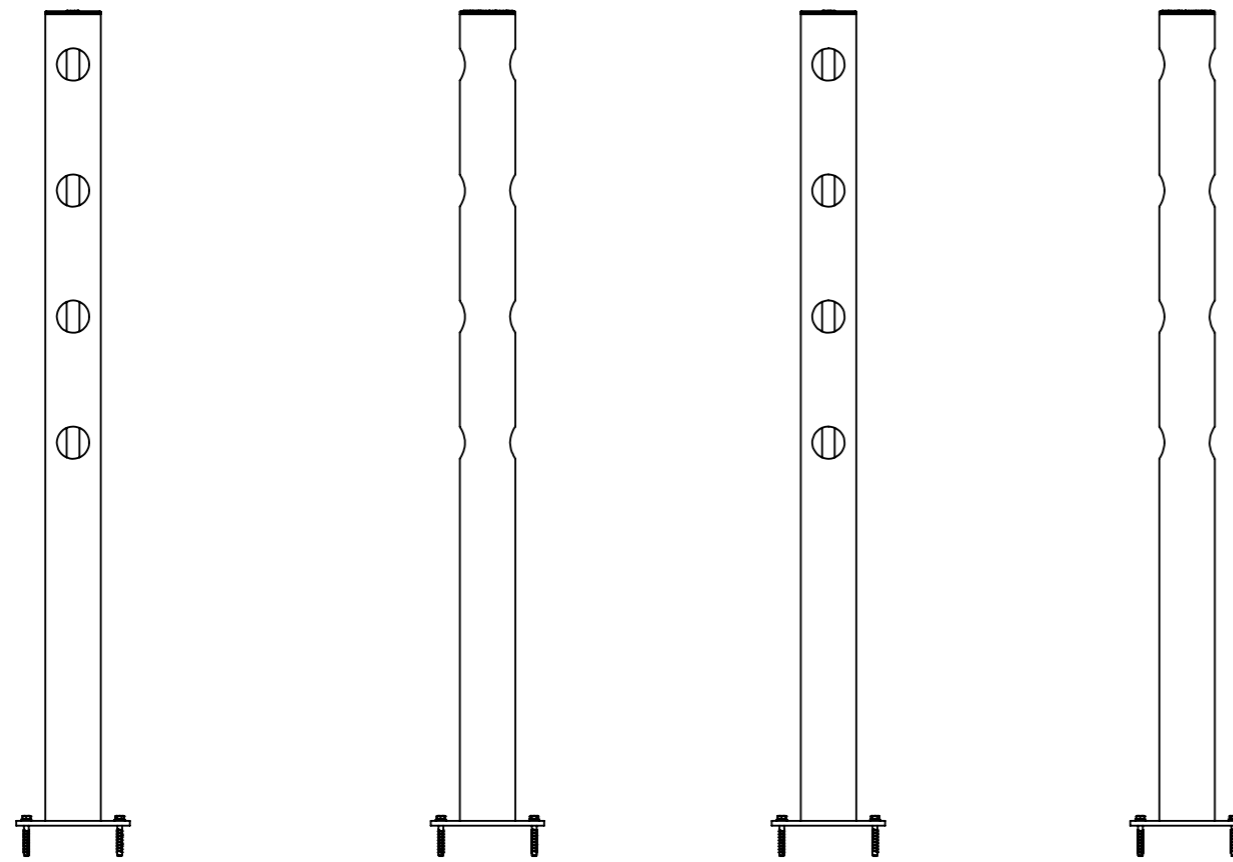

# Delta Middle Post, 1600mm

## DFFS-M1600-4M

ITEM NO.	PART NUMBER	DESCRIPTION	QTY.
1	901.03-1	Ø25x19x1550	2
2	76011	Ø110 Black cap	1
3	75001	Fischer Ultracut FBS II	4
4	72121	110x85x1600 with foot	1

DESIGNER: Christian Poulsen	DATE: 12/09/2018	SCALE: 1:15	SIZE: A3
LAST SAVED BY: christian	LAST SAVED DATE: 14/02/2019		
 <b>PERFORMANCE IN MIRRORS</b> <small>All rights strictly reserved. Reproduction or issue to third parties in any form whatever, is not permitted without written authority from the proprietor</small>	RAW MATERIAL:		
	TOLERANCES:		
	MATERIAL:		
	COLOR: Black		
	DRAWING NO.: DFFS-M1600-4M		
TITLE: Delta Middle Post, 1600mm			SHEET 1 OF 1

All dimensions are in mm unless otherwise specified