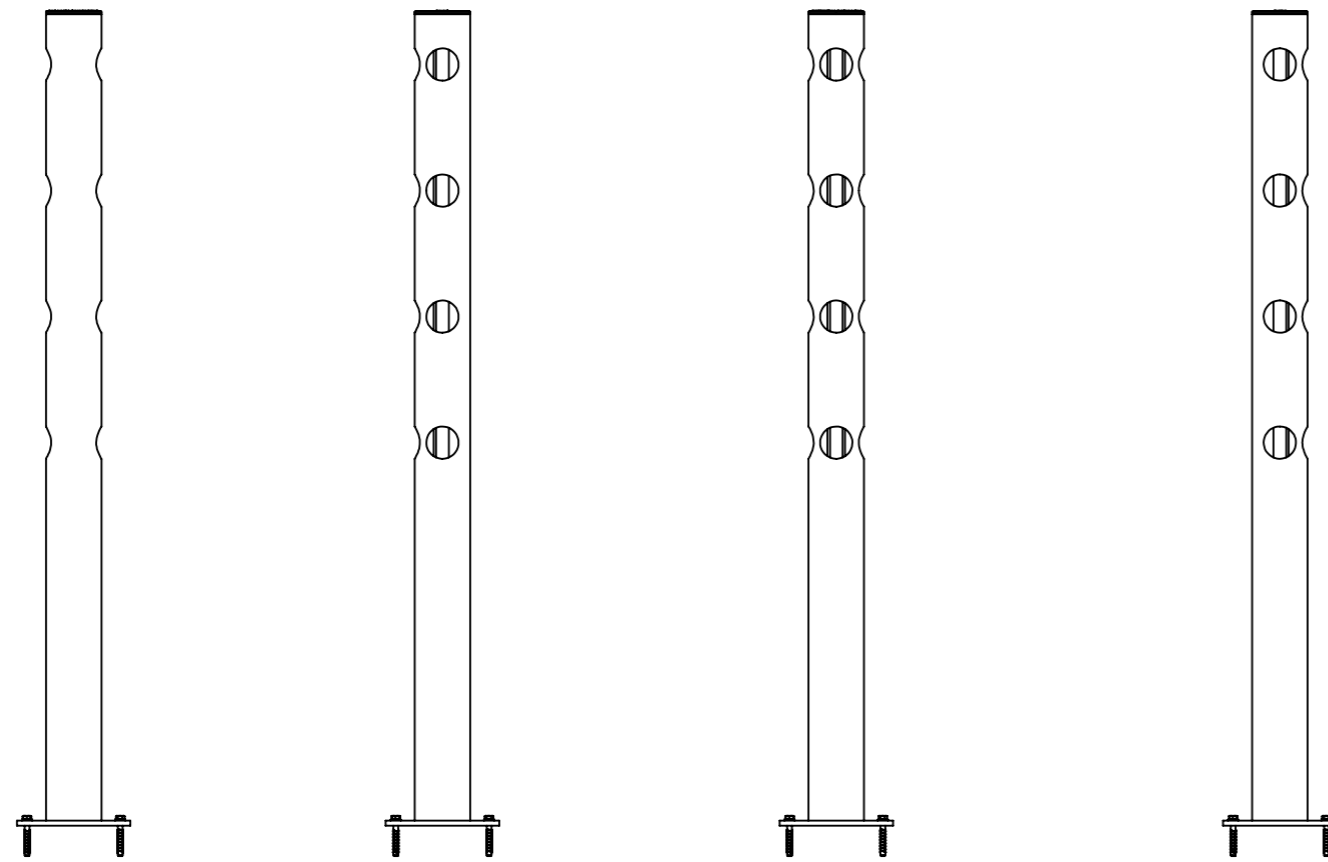

Delta T post, 1600mm

DFFS-M1600-4T

ITEM NO.	PART NUMBER	DESCRIPTION	QTY.
1	901.03-1	Ø25x19x1550	3
2	76011	Ø110 Black cap	1
3	75001	Fischer Ultracut FBS II	4
4	72151	110x85x1600 mm with foot	1

DESIGNER: Christian Poulsen	DATE: 19/09/2018 SCALE:1:15 SIZE:A3
LAST SAVED BY: christian	LAST SAVED DATE:14/02/2019
 PERFORMANCE IN MIRRORS <small>All rights strictly reserved. Reproduction or issue to third parties in any form whatever, is not permitted without written authority from the proprietor</small>	RAW MATERIAL:
	TOLERANCES:
	MATERIAL:
	COLOR: Black
	DRAWING NO.: DFFS-M1600-4T
	TITLE: Delta T post, 1600mm
	SHEET 1 OF 1

All dimensions are in mm unless otherwise specified