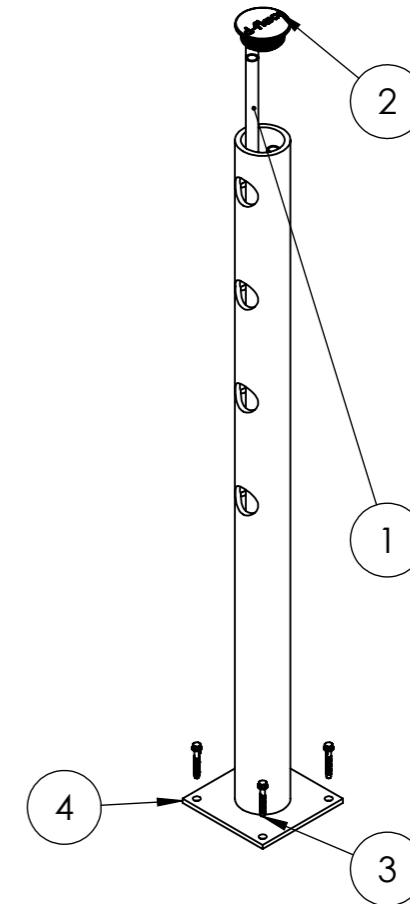

Delta T post, 1600mm

DFFS-M1600-4T

ITEM NO.	PART NUMBER	DESCRIPTION	QTY.
1	901.03-1	Ø25x19x1550	3
2	76011	Ø110 Black cap	1
3	75001	Fischer Ultracut FBS II	4
4	72151	110x85x1600 mm with foot	1

DESIGNER: Christian Poulsen	DATE: 19/09/2018 SCALE:1:15 SIZE:A3
LAST SAVED BY: christian	LAST SAVED DATE:14/02/2019
 PERFORMANCE IN MIRRORS <small>All rights strictly reserved. Reproduction or issue to third parties in any form whatever, is not permitted without written authority from the proprietor</small>	RAW MATERIAL:
	TOLERANCES:
	MATERIAL:
	COLOR: Black
	DRAWING NO.: DFFS-M1600-4T
	TITLE: Delta T post, 1600mm
	SHEET 1 OF 1

All dimensions are in mm unless otherwise specified