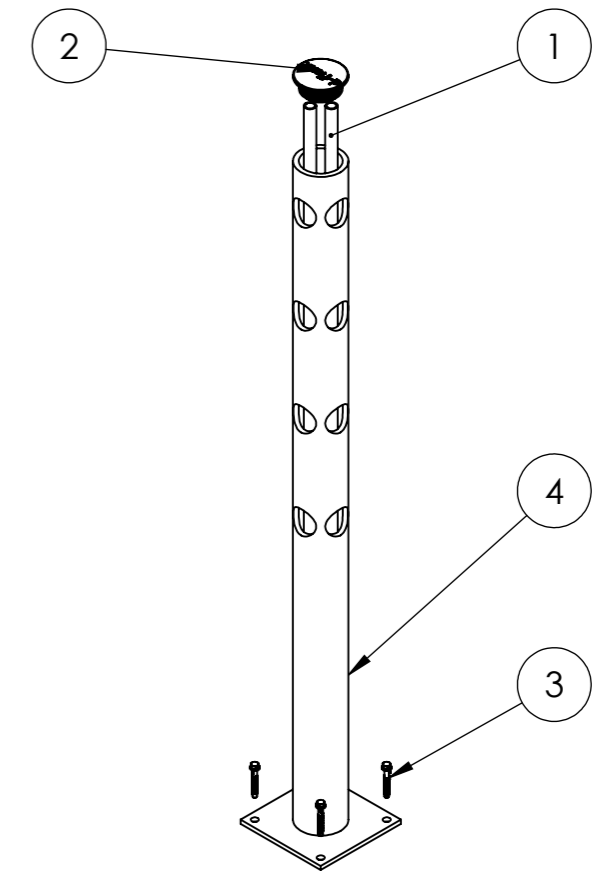

Delta Corner Post, 1600mm

DFFS-M1600-4W90

ITEM NO.	PART NUMBER	DESCRIPTION	QTY.
1	901.03-1	Ø25x19x1550	2
2	76011	Ø110 Black cap	1
3	75001	Fischer Ultracut FBS II	4
4	72141	110x87x1600	1

All dimensions are in mm unless otherwise specified

DESIGNER: Christian Poulsen

DATE: 19/09/2018 SCALE:1:15 SIZE:A3

LAST SAVED BY: christian

LAST SAVED DATE: 14/02/2019

PERFORMANCE IN MIRRORS

RAW MATERIAL:
TOLERANCES:

MATERIAL: PE

COLOR: Black

DRAWING NO.: DFFS-M1600-4W90

TITLE: Delta Corner Post, 1600mm

SHEET 1 OF 1