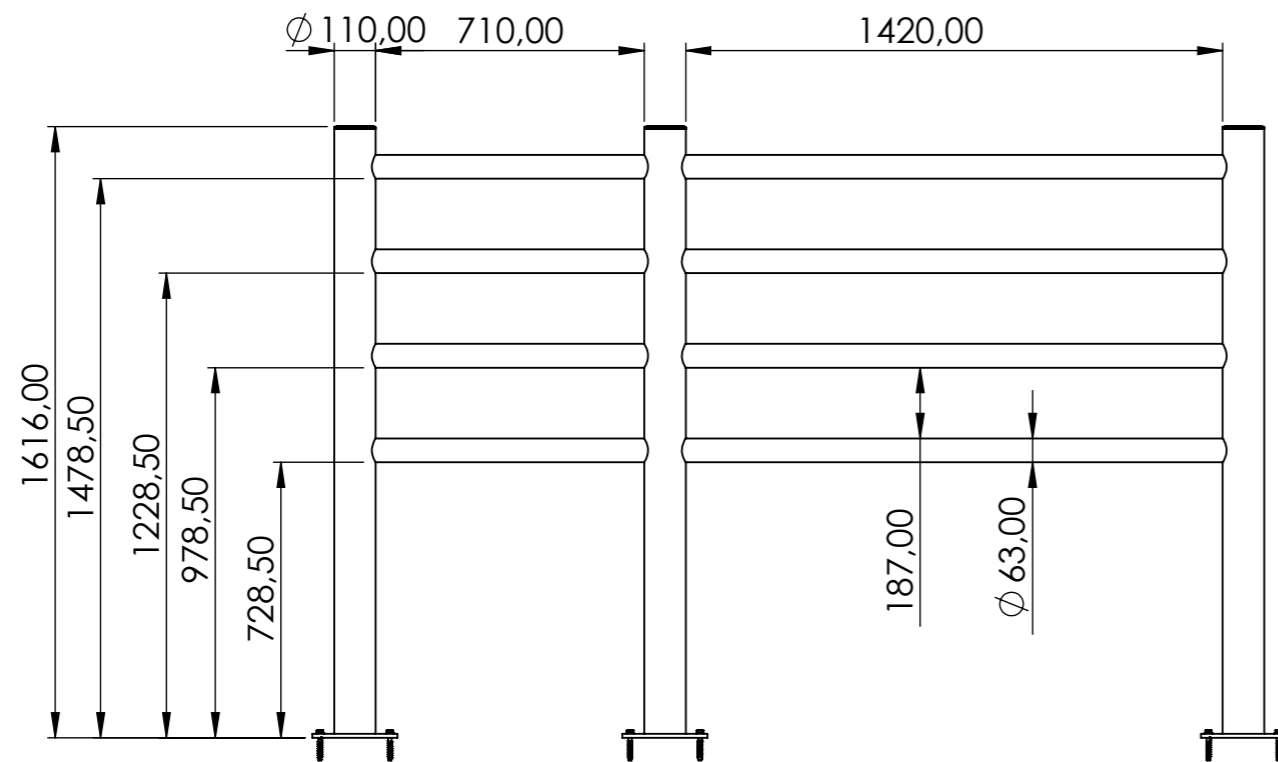

Delta 4 beam, 1600mm 72100

ITEM NO.	PART NUMBER	DESCRIPTION	QTY.
1	DFFS-M1600-4E	End post 1616 mm	1
2	DFFS-M1600-4M	Middle post 1616 mm	1
3	DFFS-M1600-4W90	Corner post 1616mm	1
4	DFFS-H4I	Individual Beam 350-1510 mm	1
5	DFFS-H4	Standard Beam 1510 mm	1

DESIGNER: Christian Poulsen DATE: 12/09/2018 SCALE:1:20 SIZE:A3
LAST SAVED BY: christian LAST SAVED DATE:15/02/2019

RAW MATERIAL:
TOLERANCES:
MATERIAL: PE
COLOR: Black & Yellow
DRAWING NO.: 72100
TITLE: Delta 4 beam, 1600mm