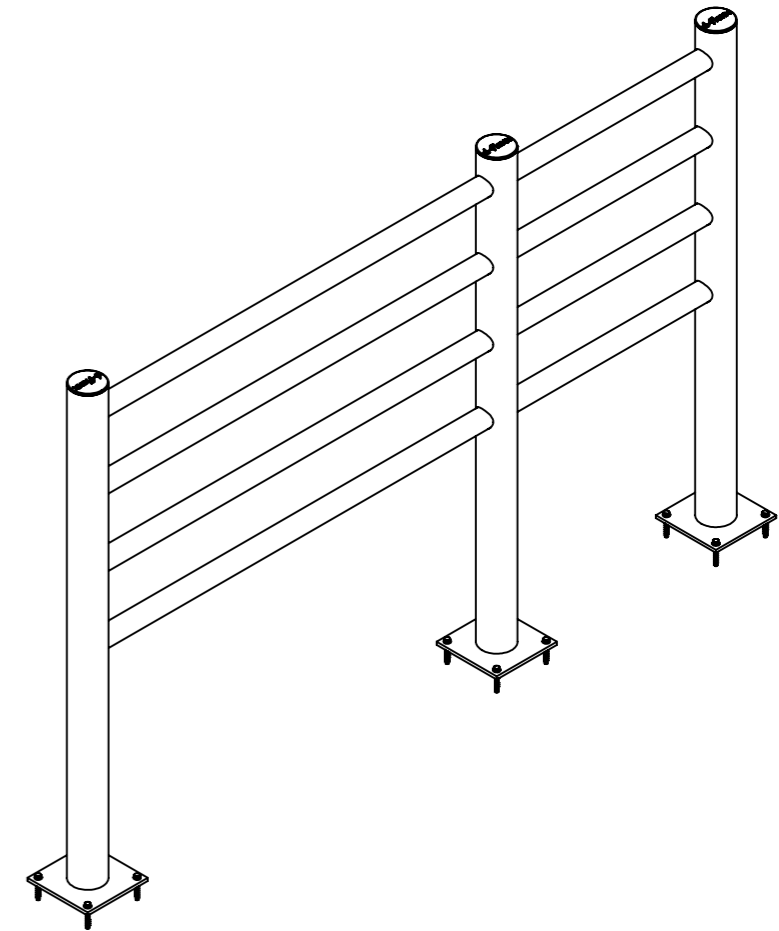

Delta 4 beam, 1600mm 72100

ITEM NO.	PART NUMBER	DESCRIPTION	QTY.
1	DFFS-M1600-4E	End post 1616 mm	1
2	DFFS-M1600-4M	Middle post 1616 mm	1
3	DFFS-M1600-4W90	Corner post 1616mm	1
4	DFFS-H4I	Individual Beam 350-1510 mm	1
5	DFFS-H4	Standard Beam 1510 mm	1

DESIGNER: Christian Poulsen DATE: 12/09/2018 SCALE:1:20 SIZE:A3
LAST SAVED BY: christian LAST SAVED DATE:15/02/2019

RAW MATERIAL:
TOLERANCES:
MATERIAL: PE
COLOR: Black & Yellow
DRAWING NO.: 72100
TITLE: Delta 4 beam, 1600mm