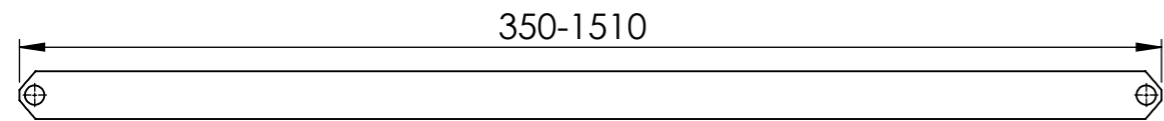

ITEM NO.	PART NUMBER	DESCRIPTION	QTY.
1	DFFS-M1600-4E	End post 1616 mm	1
2	DFFS-M1600-4M	Middle post 1616 mm	1
3	DFFS-M1600-4W90	Corner post 1616mm	1
4	DFFS-H4I	Individual Beam 350-1510 mm	1
5	DFFS-H4	Standard Beam 1510 mm	1

DESIGNER: Christian Poulsen DATE: 12/09/2018 SCALE:1:20 SIZE:A3
LAST SAVED BY: christian LAST SAVED DATE:15/02/2019

RAW MATERIAL:
TOLERANCES:
MATERIAL: PE
COLOR: Black & Yellow
DRAWING NO.: 72100
TITLE: Delta 4 beam, 1600mm