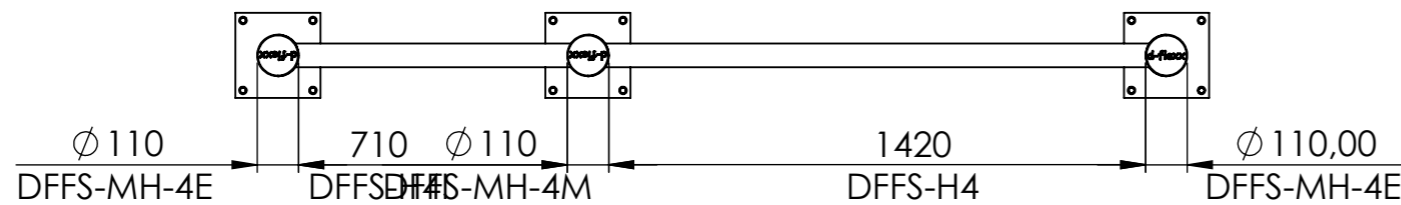

Delta 4 beam, 1600mm 72100

ITEM NO.	PART NUMBER	DESCRIPTION	QTY.
1	DFFS-M1600-4E	End post 1616 mm	1
2	DFFS-M1600-4M	Middle post 1616 mm	1
3	DFFS-M1600-4W90	Corner post 1616mm	1
4	DFFS-H4I	Individual Beam 350-1510 mm	1
5	DFFS-H4	Standard Beam 1510 mm	1

DESIGNER: Christian Poulsen DATE: 12/09/2018 SCALE:1:20 SIZE:A3
LAST SAVED BY: christian LAST SAVED DATE:15/02/2019

RAW MATERIAL:
TOLERANCES:
MATERIAL: PE
COLOR: Black & Yellow
DRAWING NO.: 72100
TITLE: Delta 4 beam, 1600mm