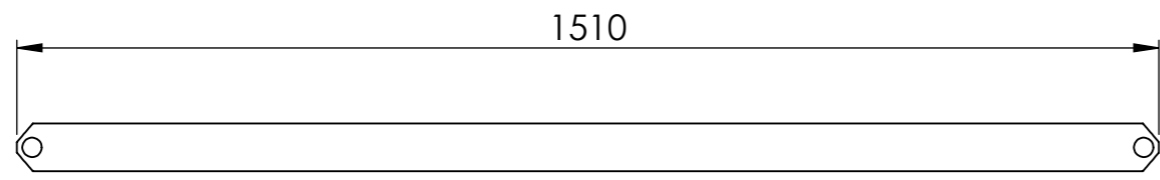

4 pcs standard beam set 1510 mm DFFS-H4

ITEM NO.	PART NUMBER	DESCRIPTION	QTY.
1	72040	Standard Beam 1510 mm	4

DESIGNER: Christian Poulsen	DATE: 09/04/2018 SCALE:1:10 SIZE:A3
LAST SAVED BY: christian	LAST SAVED DATE:15/02/2019
 PERFORMANCE IN MIRRORS <small>All rights strictly reserved. Reproduction or issue to third parties in any form whatever, is not permitted without written authority from the proprietor</small>	RAW MATERIAL:
	TOLERANCES:
	MATERIAL:
	COLOR: Yellow
	DRAWING NO.: DFFS-H4
TITLE: 4 pcs standard beam set 1510 mm	
SHEET 1 OF 1	

All dimensions are in mm unless otherwise specified