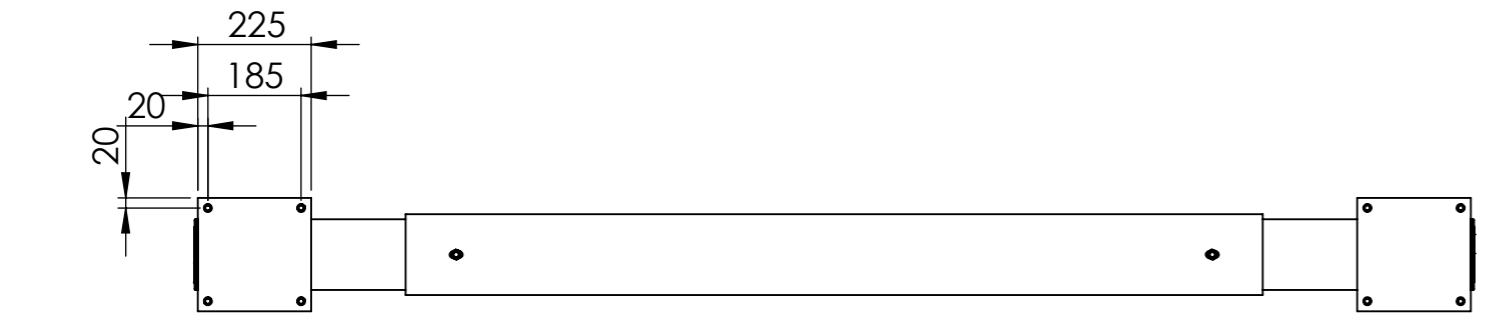

2500 mm Golf double

DFRE2-4

GOLF

DESIGNER: CHRISTIAN POULSEN	DATE:12-09-2017	SCALE:1:15	SIZE:A3		
LAST SAVED BY: christian	LAST SAVED DATE:06-03-2018				
Version:	V1	V2	V3	V4	V5
DATE:					
APPROVED:					

ITEM NO.	PART NUMBER	DESCRIPTION	QTY.
1	DFRE2-4	2500 mm Golf double	1

TOLERANCES:
MATERIAL:
COLOR:
DRAWING NO.: DFRE2-4
TITLE:
SHEET 1 OF 2

All dimensions are in mm unless otherwise specified