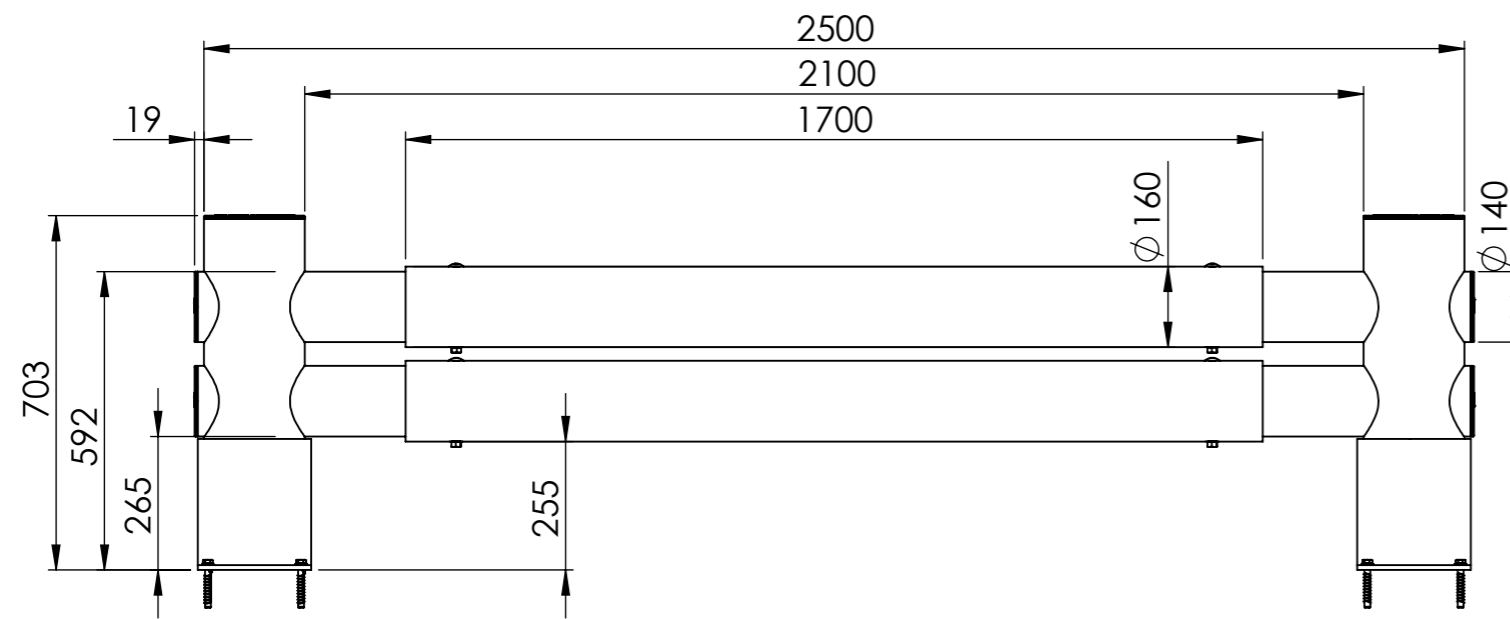

2500 mm Golf double

DFRE2-4

GOLF

DESIGNER: CHRISTIAN POULSEN	DATE:12-09-2017	SCALE:1:15	SIZE:A3		
LAST SAVED BY: christian	LAST SAVED DATE:06-03-2018				
Version:	V1	V2	V3	V4	V5
DATE:					
APPROVED:					

ITEM NO.	PART NUMBER	DESCRIPTION	QTY.
1	DFRE2-4	2500 mm Golf double	1

TOLERANCES:
MATERIAL:
COLOR:
DRAWING NO.: DFRE2-4
TITLE:
SHEET 1 OF 2

All dimensions are in mm unless otherwise specified