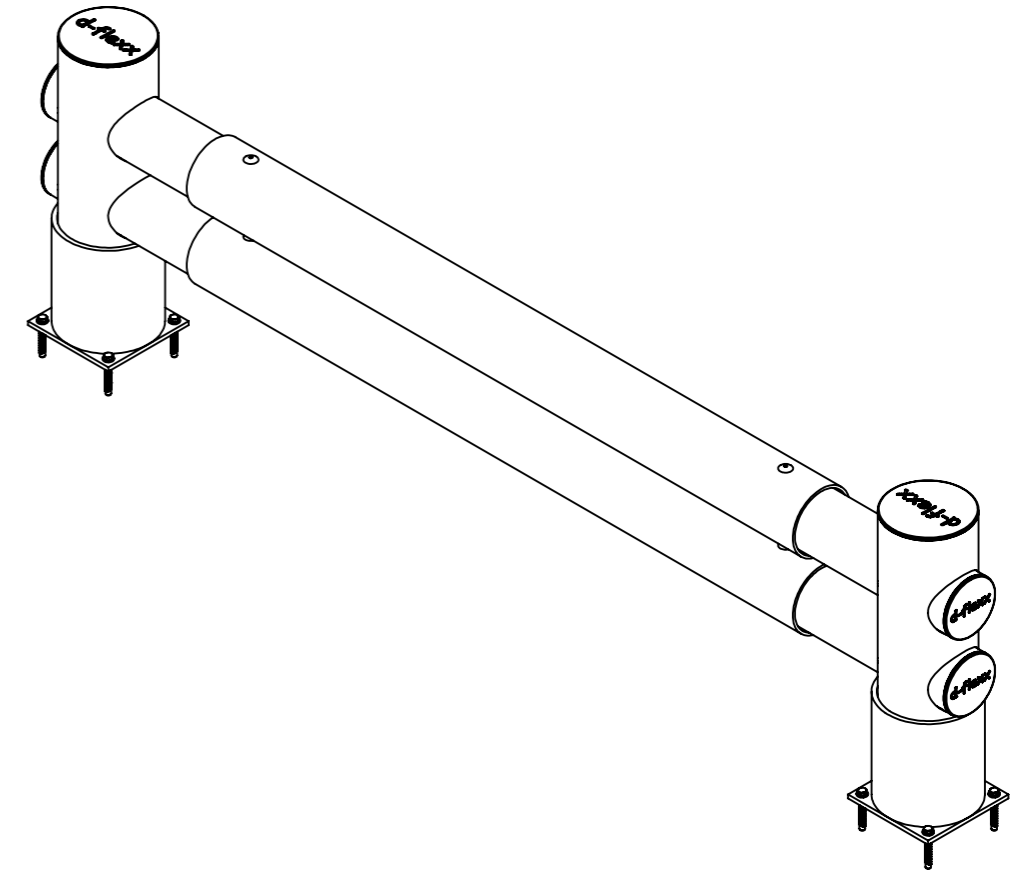

2500 mm Golf double

DFRE2-4

GOLF

DESIGNER: CHRISTIAN POULSEN	DATE:12-09-2017	SCALE:1:15	SIZE:A3		
LAST SAVED BY: christian	LAST SAVED DATE:06-03-2018				
Version:	V1	V2	V3	V4	V5
DATE:					
APPROVED:					

ITEM NO.	PART NUMBER	DESCRIPTION	QTY.
1	DFRE2-4	2500 mm Golf double	1

TOLERANCES:
MATERIAL:
COLOR:
DRAWING NO.: DFRE2-4
TITLE:
SHEET 1 OF 2

All dimensions are in mm unless otherwise specified