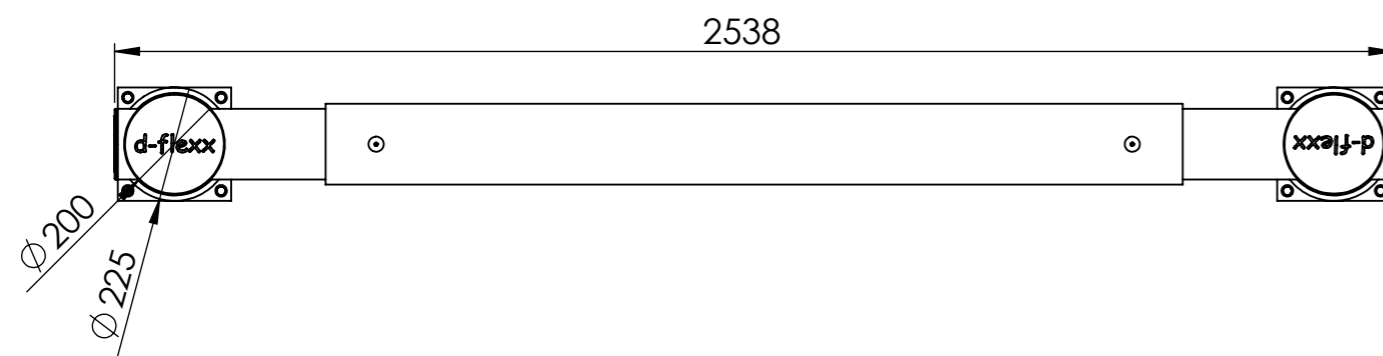

2500 mm Golf double

DFRE2-4

GOLF

DESIGNER: CHRISTIAN POULSEN	DATE:12-09-2017	SCALE:1:15	SIZE:A3		
LAST SAVED BY: christian	LAST SAVED DATE:06-03-2018				
Version:	V1	V2	V3	V4	V5
DATE:					
APPROVED:					

ITEM NO.	PART NUMBER	DESCRIPTION	QTY.
1	DFRE2-4	2500 mm Golf double	1

TOLERANCES:
MATERIAL:
COLOR:
DRAWING NO.: DFRE2-4
TITLE:
SHEET 1 OF 2

All dimensions are in mm unless otherwise specified