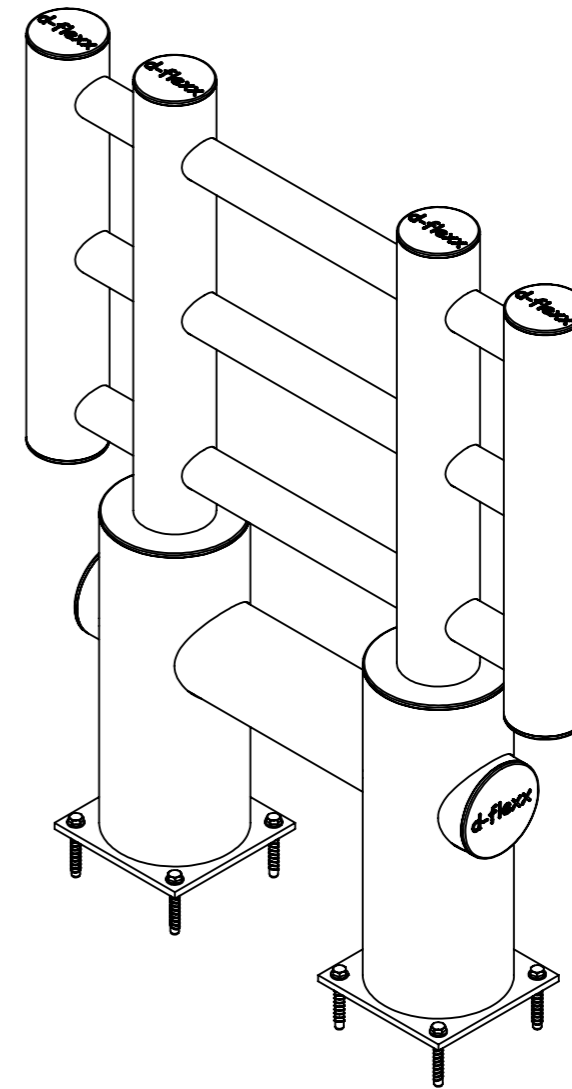

Kilo 1003 mm DFKI+FU1

ITEM NO.	PART NUMBER	DESCRIPTION	
1	DFKI+FU1	Machine barrier "Kilo" 1003 mm	1
2	75002	Fischer Ultracut FBS II	8

DESIGNER: Christian Poulsen	DATE: 01/11/2018	SCALE:1:10	SIZE:A3
LAST SAVED BY: christian	LAST SAVED DATE:15/02/2019		
RAW MATERIAL:			
TOLERANCES:			
MATERIAL: PE			
COLOR: Black & Yellow			
DRAWING NO.: DFKI+FU1			
TITLE: Kilo 1003 mm			
SHEET 1 OF 1			

All dimensions are in mm unless otherwise specified