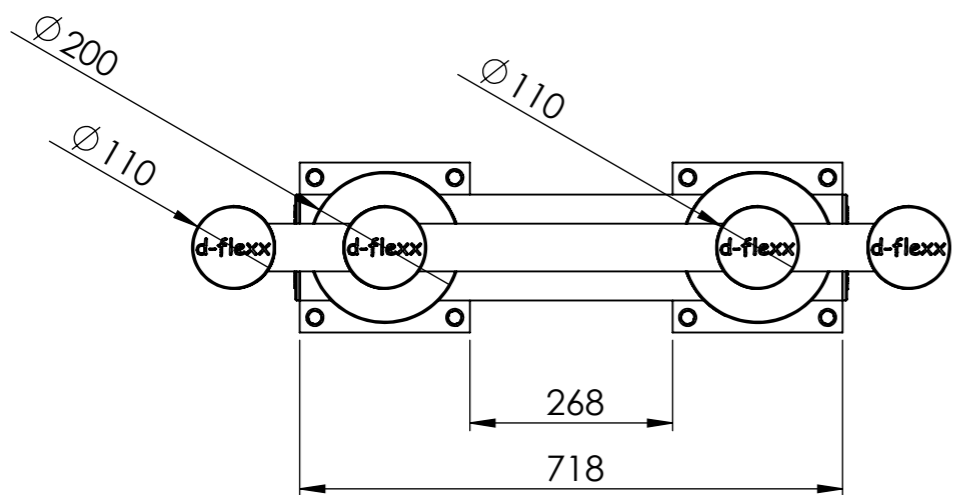

Kilo 1003 mm DFKI+FU1

ITEM NO.	PART NUMBER	DESCRIPTION	
1	DFKI+FU1	Machine barrier "Kilo" 1003 mm	1
2	75002	Fischer Ultracut FBS II	8

DESIGNER: Christian Poulsen	DATE: 01/11/2018	SCALE:1:10	SIZE:A3
LAST SAVED BY: christian	LAST SAVED DATE:15/02/2019		
RAW MATERIAL:			
TOLERANCES:			
MATERIAL: PE			
COLOR: Black & Yellow			
DRAWING NO.: DFKI+FU1			
TITLE: Kilo 1003 mm			
SHEET 1 OF 1			

All dimensions are in mm unless otherwise specified