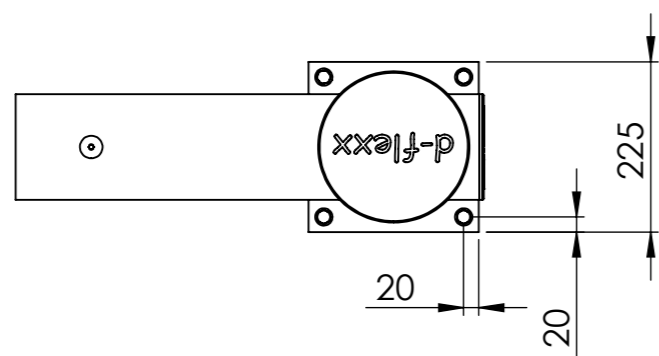

*Fixing material included

ITEM NO.	DESCRIPTION	QTY.
1	End post	1

All dimensions are in mm unless otherwise specified

DESIGNER: Frederik Carlsson
LAST SAVED BY: frederik carlsson

DATE: 26-08-2019 SCALE:1:10 SIZE:A3
LAST SAVED DATE:05-03-2020

RAW MATERIAL:
TOLERANCES: ISO 2768-1, Medium
MATERIAL:
COLOR:
DRAWING NO.: DFVB-ES
TITLE:

SHEET 1 OF 1