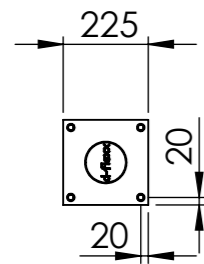

DFFS-ES

DESIGNER: Frederik Carlsson	DATE: 28-08-2019	SCALE: 1:20	SIZE: A3
LAST SAVED BY: frederik carlsson	LAST SAVED DATE: 05-03-2020		
 PERFORMANCE IN MIRRORS <small>All rights strictly reserved. Reproduction or issue to third parties in any form whatever, is not permitted without written authority from the proprietor</small>	RAW MATERIAL:		
	TOLERANCES: ISO 2768-1, Medium		
	MATERIAL:		
	COLOR: Black		
	DRAWING NO.: DFFS-ES		
TITLE: Delta End Post, 1200mm			SHEET 1 OF 1

*Fixing material included

ITEM NO.	DESCRIPTION	QTY.
1	End post	1

All dimensions are in mm unless otherwise specified