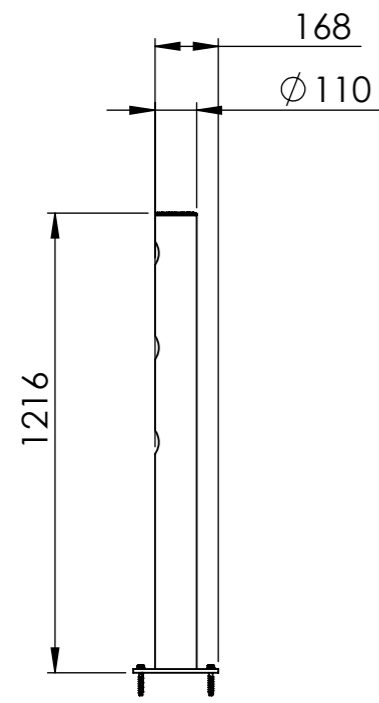

DFFS-ES

DESIGNER: Frederik Carlsson	DATE: 28-08-2019	SCALE: 1:20	SIZE: A3
LAST SAVED BY: frederik carlsson	LAST SAVED DATE: 05-03-2020		
 PERFORMANCE IN MIRRORS <small>All rights strictly reserved. Reproduction or issue to third parties in any form whatever, is not permitted without written authority from the proprietor</small>	RAW MATERIAL:		
	TOLERANCES: ISO 2768-1, Medium		
	MATERIAL:		
	COLOR: Black		
	DRAWING NO.: DFFS-ES		
TITLE: Delta End Post, 1200mm			SHEET 1 OF 1

*Fixing material included

ITEM NO.	DESCRIPTION	QTY.
1	End post	1

All dimensions are in mm unless otherwise specified