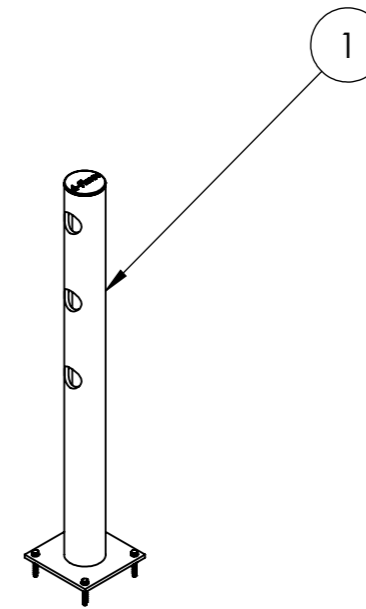

DFFS-ES

DESIGNER: Frederik Carlsson	DATE: 28-08-2019	SCALE: 1:20	SIZE: A3
LAST SAVED BY: frederik carlsson	LAST SAVED DATE: 05-03-2020		
 PERFORMANCE IN MIRRORS <small>All rights strictly reserved. Reproduction or issue to third parties in any form whatever, is not permitted without written authority from the proprietor</small>	RAW MATERIAL:		
	TOLERANCES: ISO 2768-1, Medium		
	MATERIAL:		
	COLOR: Black		
	DRAWING NO.: DFFS-ES		
TITLE: Delta End Post, 1200mm			SHEET 1 OF 1

*Fixing material included

ITEM NO.	DESCRIPTION	QTY.
1	End post	1

All dimensions are in mm unless otherwise specified