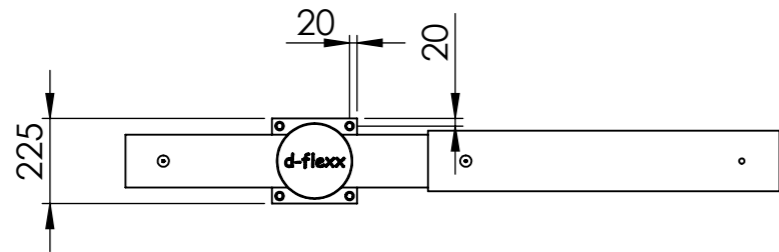

DFVBD-MS-M

*Fixing material included

ITEM NO.	DESCRIPTION	QTY.
1	Middle post	1
2	Standard beam set	1

All dimensions are in mm unless otherwise specified

DESIGNER: Frederik Carlsson	DATE: 28-08-2019	SCALE: 1:20	SIZE: A3
LAST SAVED BY: frederik carlsson	LAST SAVED DATE: 05-03-2020		
 PERFORMANCE IN MIRRORS <small>All rights strictly reserved. Reproduction or issue to third parties in any form whatever, is not permitted without written authority from the proprietor</small>	RAW MATERIAL:		
	TOLERANCES: ISO 2768-1, Medium		
	MATERIAL:		
	COLOR:		
DRAWING NO.: DFVBD-MS-M		TITLE:	
SHEET 1 OF 1			