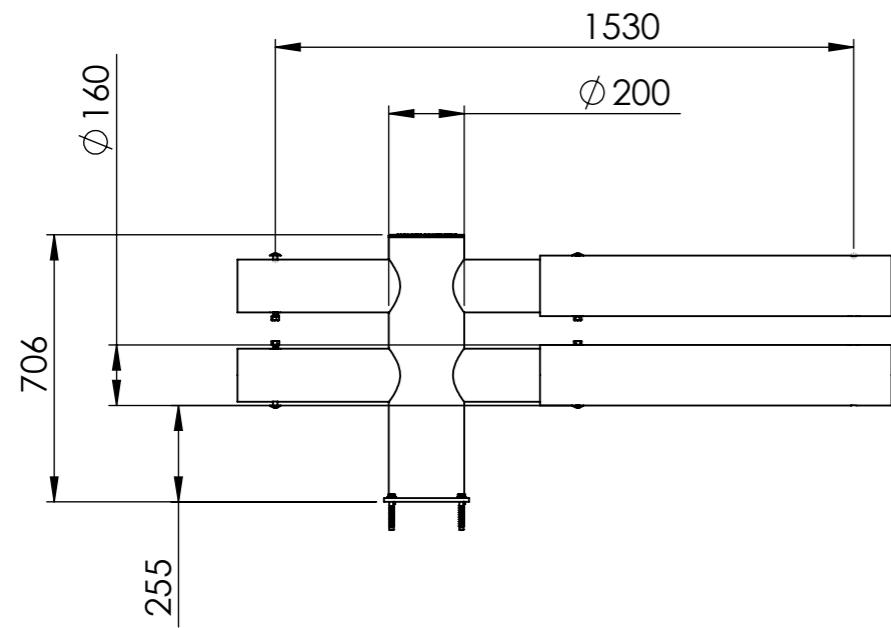

DFVBD-MS-M

*Fixing material included

ITEM NO.	DESCRIPTION	QTY.
1	Middle post	1
2	Standard beam set	1

All dimensions are in mm unless otherwise specified

DESIGNER: Frederik Carlsson	DATE: 28-08-2019	SCALE: 1:20	SIZE: A3
LAST SAVED BY: frederik carlsson	LAST SAVED DATE: 05-03-2020		
 PERFORMANCE IN MIRRORS <small>All rights strictly reserved. Reproduction or issue to third parties in any form whatever, is not permitted without written authority from the proprietor</small>	RAW MATERIAL:		
	TOLERANCES: ISO 2768-1, Medium		
	MATERIAL:		
	COLOR:		
DRAWING NO.: DFVBD-MS-M		TITLE:	
SHEET 1 OF 1			