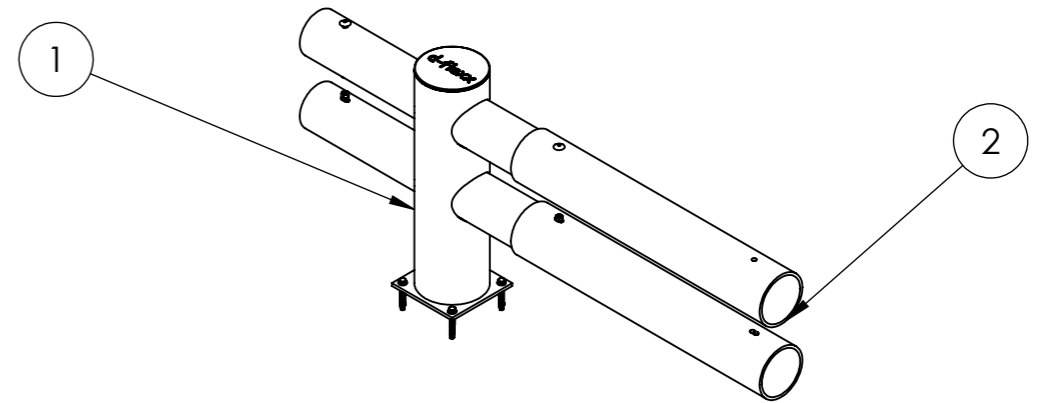

DFVBD-MS-M

*Fixing material included

ITEM NO.	DESCRIPTION	QTY.
1	Middle post	1
2	Standard beam set	1

All dimensions are in mm unless otherwise specified

DESIGNER: Frederik Carlsson	DATE: 28-08-2019	SCALE: 1:20	SIZE: A3
LAST SAVED BY: frederik carlsson	LAST SAVED DATE: 05-03-2020		
 PERFORMANCE IN MIRRORS <small>All rights strictly reserved. Reproduction or issue to third parties in any form whatever, is not permitted without written authority from the proprietor</small>	RAW MATERIAL:		
	TOLERANCES: ISO 2768-1, Medium		
	MATERIAL:		
	COLOR:		
DRAWING NO.: DFVBD-MS-M		TITLE:	
SHEET 1 OF 1			