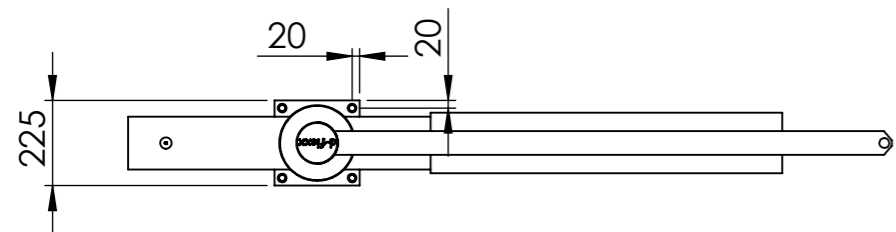

*Fixing material included

ITEM NO.	DESCRIPTION	QTY.
1	Middle post	1
2	Standard beam set	1

All dimensions are in mm unless otherwise specified

DESIGNER: Frederik Carlsson	DATE: 28-08-2019	SCALE: 1:20	SIZE: A3
LAST SAVED BY: frederik carlsson	LAST SAVED DATE: 05-03-2020		
RAW MATERIAL:			
TOLERANCES: ISO 2768-1, Medium			
MATERIAL:			
COLOR:			
DRAWING NO.: DFVB+MS-M			
TITLE:			
SHEET 1 OF 1