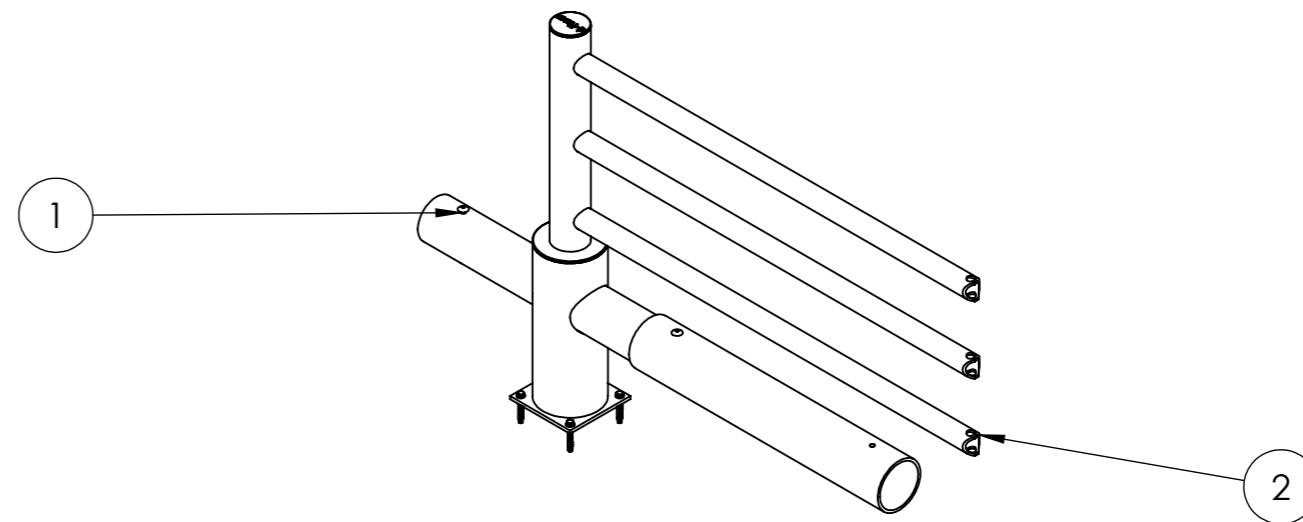

*Fixing material included

ITEM NO.	DESCRIPTION	QTY.
1	Middle post	1
2	Standard beam set	1

All dimensions are in mm unless otherwise specified

DESIGNER: Frederik Carlsson	DATE: 28-08-2019	SCALE: 1:20	SIZE: A3
LAST SAVED BY: frederik carlsson	LAST SAVED DATE: 05-03-2020		
RAW MATERIAL:			
TOLERANCES: ISO 2768-1, Medium			
MATERIAL:			
COLOR:			
DRAWING NO.: DFVB+MS-M			
TITLE:			
SHEET 1 OF 1