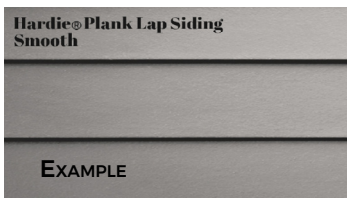

Your Custom Design Elements

(Click for Details)

01234
56789

Paint Colors

Wrought Iron
Benjamin Moore

*siding

EXAMPLE

Silver Satin
Benjamin Moore