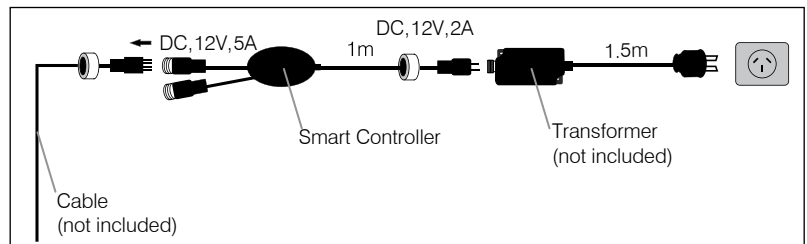

Colour select/changing & dimmable RGB and single colour LED via app and voice control.

Easy and safe DIY installation.

Connects to Brilliant Plug & Play garden range.

Input: 12V DC, 5A.

Output: RGB and single light output.

IP68 water resistant.

Cable: 1m.

Material: Polycarbonate.