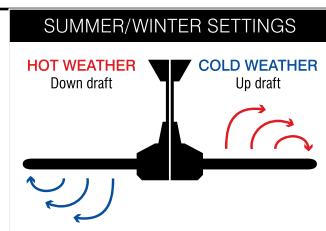

240V	70W	80W				40W max.	
	20101 20102	20103					ADDITIONAL LIGHT KIT

Rating: Industrial Strength  
 Motor/Size: 70W AC Motor  
 48" (1220mm) sweep  
 52" (1320mm) sweep  
 80W AC Motor  
 4-blade 56" (1420mm) sweep  
 Construction: Stainless Steel (316) Body and Canopy  
 Blades: Ezy-fit Stainless Steel (316)  
 Blade Pitch: 5 degrees  
 Ceiling Rake: 14 degree max  
 Light (optional): 1 x 40W max. E27 (globe not included)  
 Control: Wall (3-speed) control  
 Warranty: 3 year In-Home + 3 year replacement.

Brilliant's All-Seasons technology for use all year round.  
 Light kit sold separately. Remote adaptable.  
 Can be installed indoors or in undercover outdoor areas not exposed to the weather. Suitable for coastal locations. See installation conditions on website for full details.