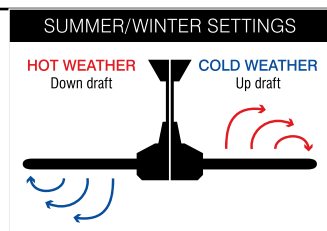

## 52" DC CEILING FAN

INCLUDES REMOTE

240V	32W	18W 800lm	4000°K COOL WHITE			UV STABLE <b>ABS</b> BLADES			
MOTOR		LED LIGHT							

- Size: 52" (1320mm)
- Motor: 32W DC Motor
- Construction: Metal Body and Canopy
- Blades: 3 x Moulded ABS
- Blade Pitch: 14 degree
- Ceiling Rake: 17 degree max
- Light Model: 18W 800 Lumen 4000K LED Array
- Control: Remote (5-speed) with reverse function and timer
- Warranty: 3 year In-Home + 3 year replacement.