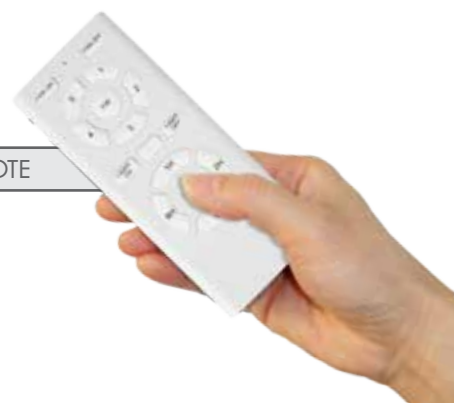

## 52" DC CEILING FAN

INCLUDES REMOTE

240V	32W	18W 800lm	4000°K COOL WHITE			UV STABLE <b>ABS</b> BLADES			
MOTOR		LED LIGHT							

- Size: 52" (1320mm)
- Motor: 32W DC Motor
- Construction: Metal Body and Canopy
- Blades: 3 x Moulded ABS
- Blade Pitch: 14 degree
- Ceiling Rake: 17 degree max
- Light Model: 18W 800 Lumen 4000K LED Array
- Control: Remote (5-speed) with reverse function and timer
- Warranty: 3 year In-Home + 3 year replacement.