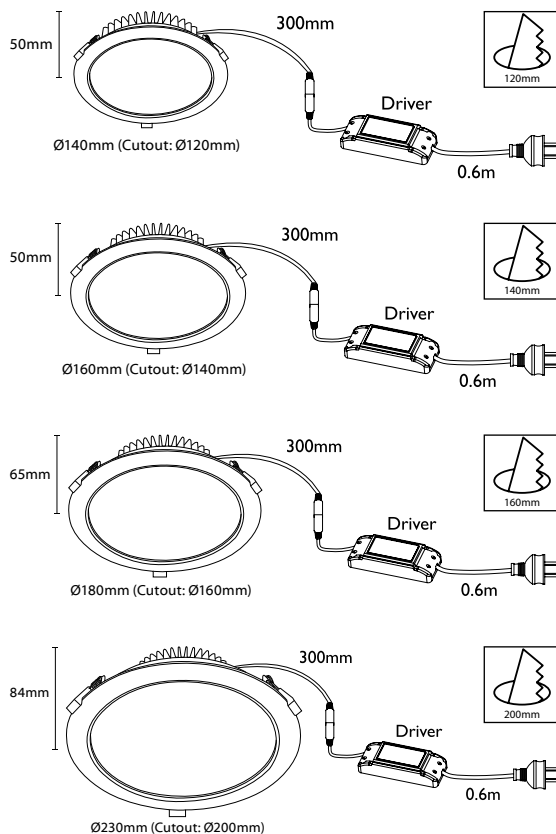

240V	13W rated 15W w/driver	15W rated 17W w/driver	18W rated 21W w/driver	24W rated 26W w/driver	SMD LED	IP44	100° BEAM ANGLE	CRI (Ra) >82	POWER FACTOR 0.99	IC-4
	19761	19762	19763	19764						

Brilliant offers a range of LED recessed lights as replacements for common CFL fittings found in offices, hotels and other commercial environments.

FEATURES

- Change between Warm White (3000K), Cool White (4200K) & Daylight (6500K) via a switch on the back of the downlight.
- Rated for IC Abutted and Covered usage to allow for covering with thermal insulation.
- Wide 100 degree beam angle.
- SAA approved with external dimmable LED driver.
- Long lasting up to 30,000 hours¹.
- 1m flex & plug fitted.
- IP44 (front only).
- Four common cut-out sizes to suit most Retrofit applications.
- 3 Year Warranty.

MAIN APPLICATIONS

All interior domestic and commercial rooms.

APPROVALS

VEET (ESC): 7054

MODEL NO.	WATTAGE (W)	LUMENS @ 3000K (lm)	LUMENS @ 4200K (lm)	LUMENS @ 6500K (lm)	CUT-OUT (mm)	FITTING COLOUR
19761/05	13	820	920	820	120	WHITE
19762/05	15	1150	1300	1150	140	WHITE
19763/05	18	1300	1500	1300	160	WHITE
19764/05	24	1800	2000	1800	200	WHITE

¹ Actual life may vary depending on individual circumstances.