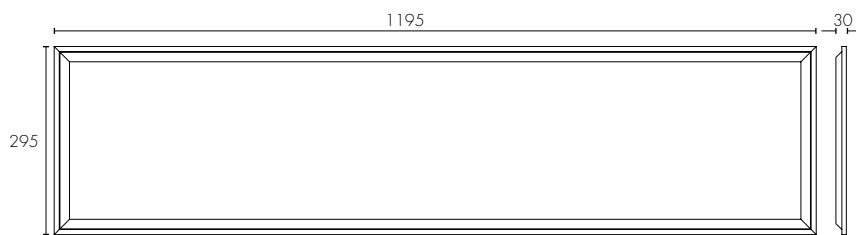

## TECHNICAL SPECIFICATIONS

<b>Operating voltage:</b>	240V / 50Hz
<b>Class:</b>	Class II (2)
<b>Wattage:</b>	36W Total
<b>Lumens:</b>	3700 Total lumens
<b>Colour temperature:</b>	4200°K (Cool white)
<b>Beam angle:</b>	110 degrees
<b>Colour rendering index:</b>	≥80
<b>Power factor:</b>	≥0.8
<b>Dimmable:</b>	No
<b>Rated lifetime:</b>	30,000hrs @25°C Ambient (When covered with thermal insulation)
<b>Construction:</b>	Aluminium (frame) Polycarbonate (diffuser)
<b>Operating temperature:</b>	TA: 25 degrees Celsius
<b>Warranty:</b>	3 year replacement
<b>Standards:</b>	AS/NZS 60598.1 AS/NZS 60598.2.2
<b>Approvals</b>	VEET: 8116 IPART: 17317S15-PHGGIGEHC

## ACCESSORIES

(sold separately, suit 1200x300mm only)

Recessed Plaster Kit	19625/05 white
Surface Mount Kit	20740/05 white

	MODEL	COLOUR	DESCRIPTION	BOX SIZE	GROSS WEIGHT	BOX QTY	BARCODE/TUN
<b>RETAIL BOX</b>	21472/05	White	Backlit LED Panel 1200x300mm	W1230 x H310 x D40 mm		1 pc	 9 312641 214724 >
<b>OUTER CTN</b>	21472/05	White	Backlit LED Panel 1200x300mm			5 pc	 19312641214721
<b>RETAIL BOX</b>	21474/05	White	Backlit LED Panel 600x600mm	W630 x H610 x D40 mm		1 pc	 9 312641 214748 >
<b>OUTER CTN</b>	21474/05	White	Backlit LED Panel 600x600mm			5 pc	 19312641214745