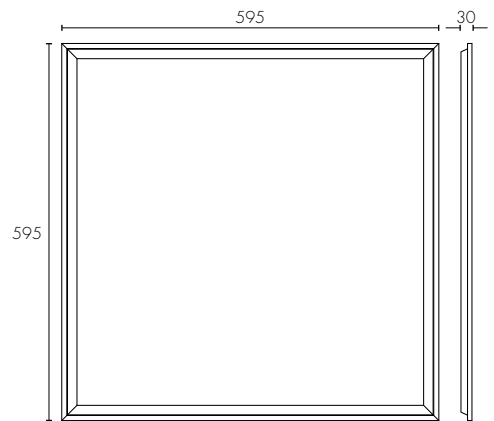

## ACCESSORIES

(sold separately, suit 1200x300mm only)

Recessed Plaster Kit	19625/05 white
Surface Mount Kit	20740/05 white

	MODEL	COLOUR	DESCRIPTION	BOX SIZE	GROSS WEIGHT	BOX QTY	BARCODE/TUN
<b>RETAIL BOX</b>	21472/05	White	Backlit LED Panel 1200x300mm	W1230 x H310 x D40 mm		1 pc	 9 312641 214724 >
<b>OUTER CTN</b>	21472/05	White	Backlit LED Panel 1200x300mm			5 pc	 19312641214721
<b>RETAIL BOX</b>	21474/05	White	Backlit LED Panel 600x600mm	W630 x H610 x D40 mm		1 pc	 9 312641 214748 >
<b>OUTER CTN</b>	21474/05	White	Backlit LED Panel 600x600mm			5 pc	 19312641214745