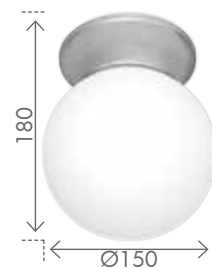

TWIRL

BATTEN FIX

DIY

EASY INSTALLATION

42W
max

INDOOR ONLY

Modern Do-It-Yourself ceiling light fixture with frosted white glass with coloured swirl patterns and etched glass and brushed steel metalware.

| | |
|------------------|---------------------|
| Code: | 100654/.. |
| 01 RED | |
| | 9 312641 000654 1 > |

SPHERE

BATTEN FIX

DIY

EASY INSTALLATION

42W
max

INDOOR ONLY

Spherical Do-It-Yourself ceiling fittings with a shiny opal glass diffuser.

| | |
|--------------------------------|-------------------|
| Code: | 81000/.. |
| 05 WHITE | |
| | 9 312641 000051 > |
| 13 BRUSHED CHROME | |
| | 9 312641 000136 > |