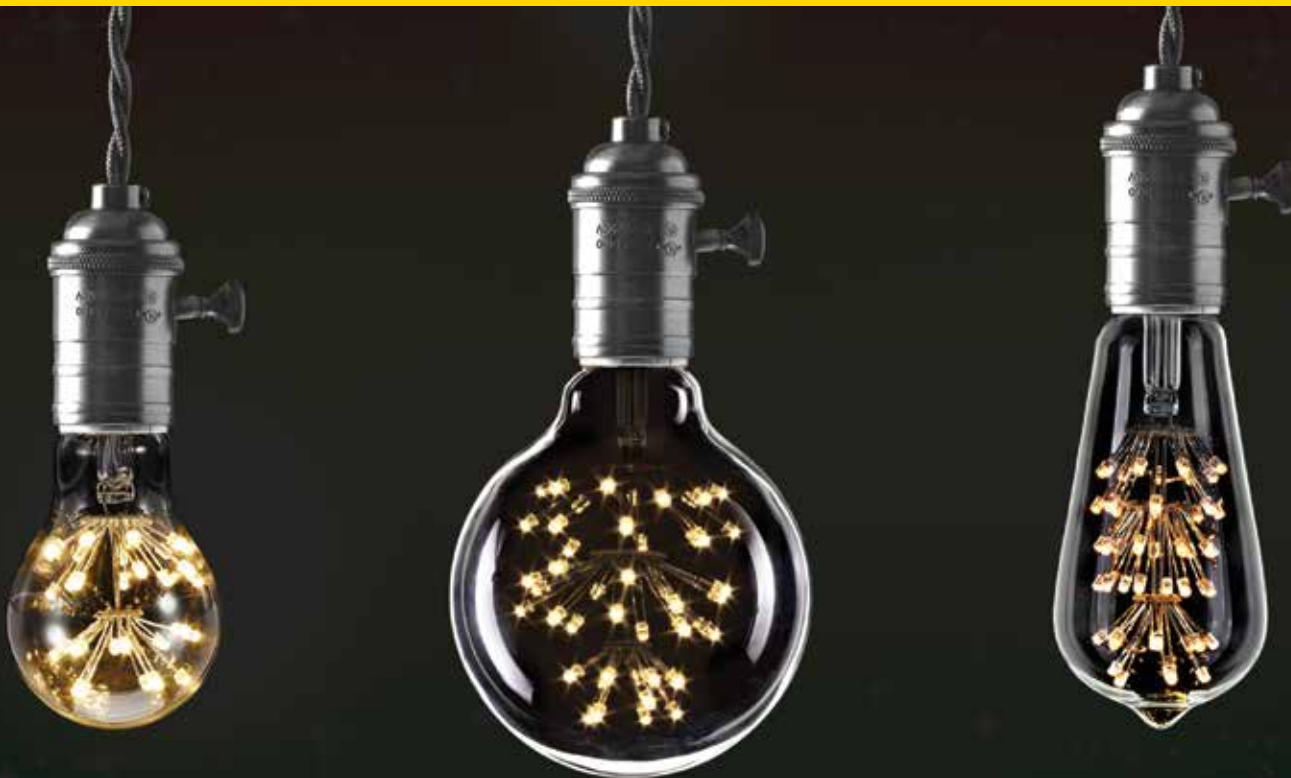

STAR GLOW

LED ANTIQUE STYLE GLOBES

Suspension kits for illustrative purposes only.

240v	3W	2400K WARM WHITE	LED	B22	E27	
------	----	------------------------	-----	-----	-----	--

Lifespan: Up to 10,000 hours¹

A very warm colour temp of 2400K ensures a vintage filament type colour. Solid construction with wire bars holding rows of circular set LED's in sprung fashion. They produces as much light as a standard 25W incandescent globe and are fantastic for atmospheric lighting, in a multi-globe pendant light, as well as discreet lighting.