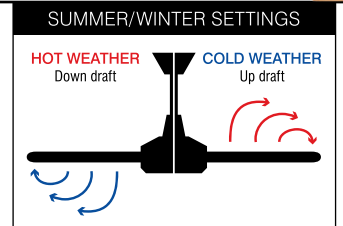

MAVERICK

60" DC CEILING FAN

INCLUDES REMOTE

240V	37W MOTOR	ABS BLADES	14" Max		
------	-----------	------------	---------	--	--

- Size: 60" (1520mm)
- Motor: 37W DC Motor
- Construction: Metal Body and Canopy
- Blades: 3 x Moulded Durable ABS
- Blade Pitch: 12 degree
- Ceiling Rake: 14 degree max
- Control: Remote (5-speed) with reverse function with timer
- Warranty: 3 year In-Home + 3 year replacement.